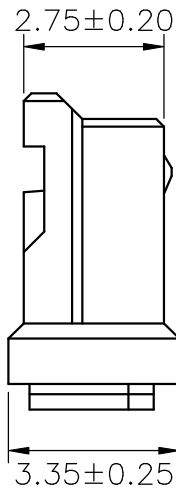

Circuit 1

**SPECIFICATIONS**

Current Rating: 3A AC,DC  
 Voltage Rating: 350V AC,DC  
 Temperature Range: -25°C ~ +85°C  
 Contact Resistance: 20mΩ Max.  
 Insulation Resistance: 1000MΩ Min.  
 Withstanding Voltage: 500V AC/minute  
 Material: Nylon 66,UL94V-0  
 Color: Natural(White)

**Ordering Information & Dimensions**

PART NO.	Dimensions	
	A	B
A1501H-02P	1.50	4.10
A1501H-03P	3.00	5.60
A1501H-04P	4.50	7.10
A1501H-05P	6.00	8.60
A1501H-06P	7.50	10.10
A1501H-07P	9.00	11.60
A1501H-08P	10.50	13.10
A1501H-09P	12.00	14.60
A1501H-10P	13.50	16.10
A1501H-11P	15.00	17.60
A1501H-12P	16.50	19.10
A1501H-13P	18.00	20.60
A1501H-14P	19.50	22.10
A1501H-15P	21.00	23.60

UNIT	SCALE	SHEET	TITLE:	
mm		1 of 1	<b>1.50mm PITCH HOUSING</b>	
DRAWN BY	APPROVED BY			
董正一 2001.02.01	董正一 2001.02.01			
GENERAL TOLERANCE				
X. X±0.25	ANGLE±			
X. XX±0.15				
X. XXX±0.05				
BO	NEW RELEASE	2006.04.13	DRAW NO. :	REV. B0
REV.	DESCRIPTION	DATE	A1501H-XP	