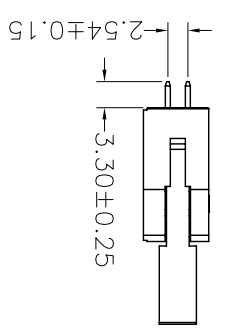

MINTRON CO., LTD.		TITLE: MTE10-XXSL		DWG NO.:		SCALE: 1/1		SHEET: 1/1		REV. A	
NAME (INTENDED USE)		PART NO. (INTENDED USE)		APPD.: SUNNY		CHKD.: LISA		DR: ZOE		2006-11-28	
UNITS: mm		MATL:		FINISH:		QTY:		EJECTOR HEADER CONNECTOR			
X. ± 0.30	X. ± 0.20	.XX ± 0.10	.XXX ± 0.05								
X. ± 2°	.X ± 2°	.XX ± 1°	.XXX ± 0.5°								

No. of Pins Latch Type
 06 24 L=Long Latch
 08 26 S=Short Latch
 10 30 N=Without Latch
 12 34
 14 40
 16 50
 18 60
 20 64

MTE10-XXSX

Ordering Information

NOTES:
 Current Rating: 3.0AMP
 Contact Resistance: 20mΩ Max
 Insulation Resistance: 1000MΩ Min
 Withstand Voltage: 1000V AC/Minute
 Operation Temperature: -40°C to +105°C
 Contact Material: Brass
 Contact plating: Sn or Au Over Ni
 Insulator Material: PBT or PA6T+30%GF(UL94V-0)
 No side slot "A" and "B" from 6 to 16Pin
 No side slot "A" from 18 to 58Pin