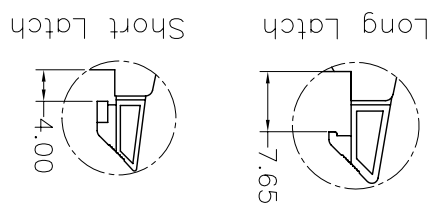

MINTRON CO., LTD.		TITLE: MTE10-XXSL		DWG NO.:		SCALE: 1/1		SHEET: 1/1		REV. A	
NAME (INTENDED USE)		PART NO. (INTENDED USE)		APPD.: SUNNY		CHKD.: LISA		DR: ZOE		2006-11-28	
UNITS: mm		MATL:		FINISH:		QTY:		EJECTOR HEADER CONNECTOR			
X. ± 0.30	X. ± 0.20	.XX ± 0.10	.XXX ± 0.05								
X. ± 2°	.X ± 2°	.XX ± 1°	.XXX ± 0.5°								

No. of Pins Latch Type
 06 24 L=Long Latch
 08 26 S=Short Latch
 10 30 N=Without Latch
 12 34
 14 40
 16 50
 18 60
 20 64

MTE10-XXSX

Ordering Information

NOTES:
 Current Rating: 3.0AMP
 Contact Resistance: 20mΩ Max
 Insulation Resistance: 1000MΩ Min
 Withstand Voltage: 1000V AC/Minute
 Operation Temperature: -40°C to +105°C
 Contact Material: Brass
 Contact plating: Sn or Au Over Ni
 Insulator Material: PBT or PA6T+30%GF(UL94V-0)
 No side slot "A" and "B" from 6 to 16Pin
 No side slot "A" from 18 to 58Pin