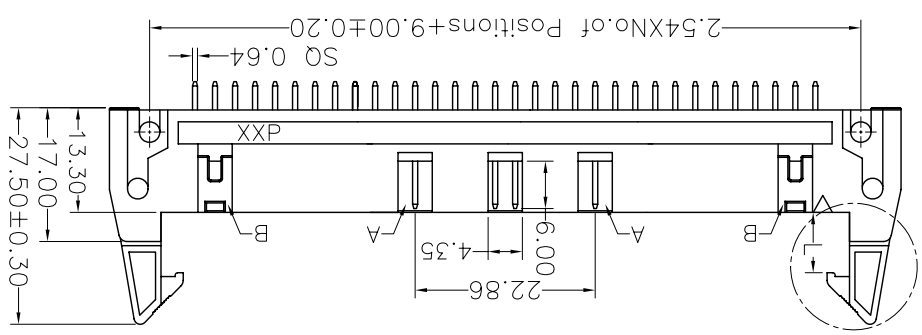

MINTRON CO., LTD.		TITLE: MTE10-XXSL		DWG NO.:		SCALE: 1/1		SHEET: 1/1		REV. A	
NAME (INTENDED USE)		PART NO. (INTENDED USE)		APPD.: SUNNY		CHKD.: LISA		DR: ZOE		2006-11-28	
UNITS: mm		MATL:		FINISH:		QTY:		EJECTOR HEADER CONNECTOR			
X. ± 0.30	X. ± 0.20	.XX ± 0.10	.XXX ± 0.05								
X. ± 2°	.X ± 2°	.XX ± 1°	.XXX ± 0.5°								

No. of Pins Latch Type
 06 24 L=Long Latch
 08 26 S=Short Latch
 10 30 N=Without Latch
 12 34
 14 40
 16 50
 18 60
 20 64

MTE10-XXSX

Ordering Information

NOTES:
 Current Rating: 3.0AMP
 Contact Resistance: 20mΩ Max
 Insulation Resistance: 1000MΩ Min
 Withstand Voltage: 1000V AC/Minute
 Operation Temperature: -40°C to +105°C
 Contact Material: Brass
 Contact plating: Sn or Au Over Ni
 Insulator Material: PBT or PA6T+30%GF(UL94V-0)
 No side slot "A" and "B" from 6 to 16Pin
 No side slot "A" from 18 to 58Pin