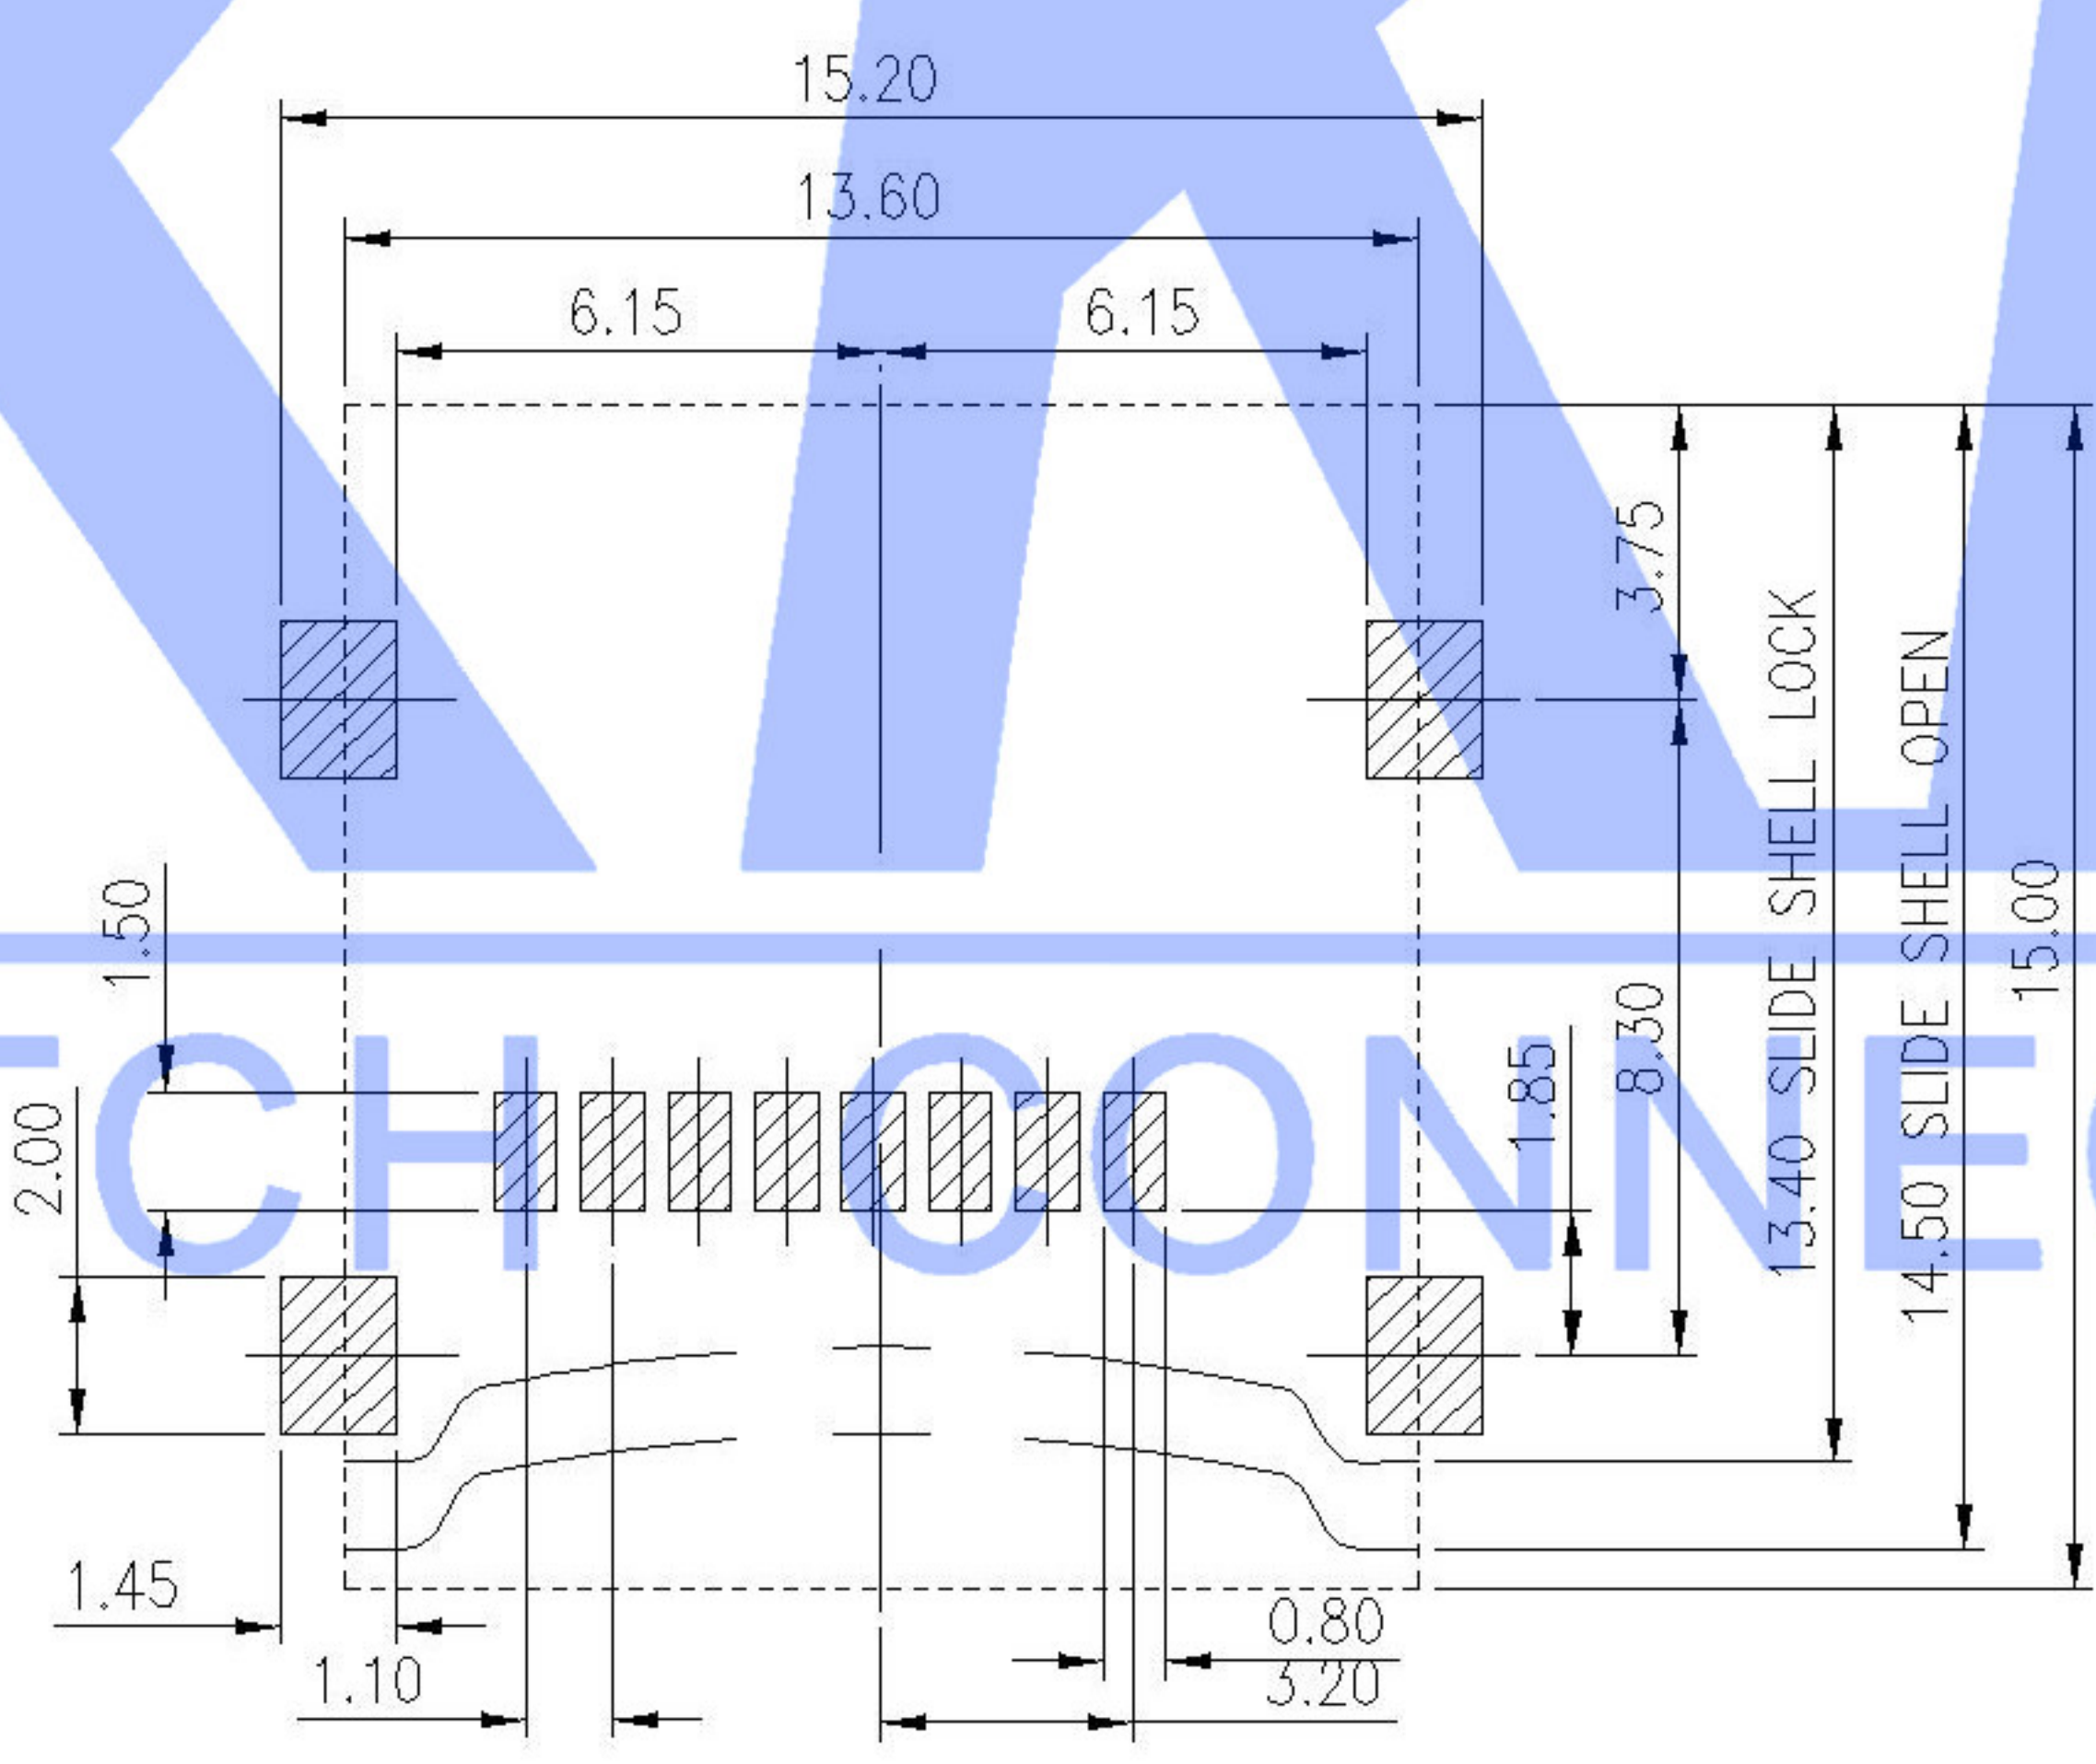

SLIDE SHELL OPEN SLIDE SHELL LOCK

RECOMMENDED PCB LAYOUT

NOTES:

1. MATERIALS

- 1). HOUSING : HI-TEMP PLASTIC UL 94V-0.
- 2). TERMINAL : COPPER ALLOY.
- 3). SHELL : STAINLESS STEEL.

2. FINISH

- 1). TERMINAL : GOLD PLATED ON CONTACT AREA, G/F GOLD PLATED ON SOLDER TAILS.
- 2). SHELL : NICKEL UNDER PLATING, TIN PLATED OVERALL.

SEE TABLE

XKNANO-1307-16	1.6		
XKNANO-1307-18	1.8		
PART NO.	DIM H		

					ANGLAR	±5°	DSND		DATE		SCALE: N/A	MODEL TYPE:	Card Connector		
ΔX					L ≤ 4	±0.2	DWN		DATE		VIEW:	PART NO.:			
ΔX					4 < L ≤ 16	±0.3	CHKD		DATE		UNIT: mm	DWG NO.:	XKNANO-1307-X		
ΔX					16 < L ≤ 63	±0.4	APPD		DATE		SIZE: A4				
MARK	DESCRIPTION	DATE	REVISED	APPROVED	L > 63	±0.5						WEIGHT	SHEET	REVISION	
					UNSPECIFIED TOLERANCES		KKB INDUSTRIAL PRECISION CO., LIMITED					1.0g	1/1	A0	
												www.xk-dg.cn www.helloxkb.com www.helloxkb.cn			