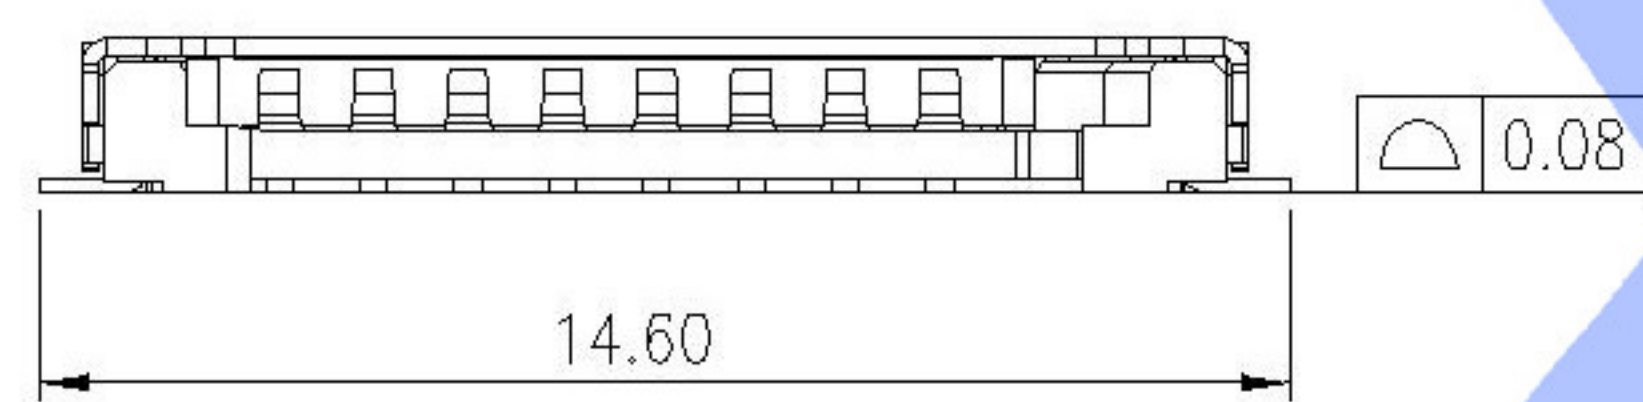

SLIDE SHELL OPEN SLIDE SHELL LOCK

RECOMMENDED PCB LAYOUT

NOTES:

1. MATERIALS

- 1). HOUSING : HI-TEMP PLASTIC UL 94V-0.
- 2). TERMINAL : COPPER ALLOY.
- 3). SHELL : STAINLESS STEEL.

2. FINISH

- 1). TERMINAL : GOLD PLATED ON CONTACT AREA, G/F GOLD PLATED ON SOLDER TAILS.
- 2). SHELL : NICKEL UNDER PLATING, TIN PLATED OVERALL.

SEE TABLE

XKNANO-1307-16	1.6		
XKNANO-1307-18	1.8		
PART NO.	DIM H		

					ANGLAR	±5°	DSND		DATE		SCALE: N/A	MODEL TYPE:	Card Connector		
ΔX					L ≤ 4	±0.2	DWN		DATE		VIEW:	PART NO.:			
ΔX					4 < L ≤ 16	±0.3	CHKD		DATE		UNIT: mm	DWG NO.:	XKNANO-1307-X		
ΔX					16 < L ≤ 63	±0.4	APPD		DATE		SIZE: A4				
MARK	DESCRIPTION	DATE	REVISED	APPROVED	L > 63	±0.5						WEIGHT	SHEET	REVISION	
					UNSPECIFIED TOLERANCES		KKB INDUSTRIAL PRECISION CO., LIMITED					1.0g	1/1	A0	
												www.xk-dg.cn www.helloxkb.com www.helloxkb.cn			