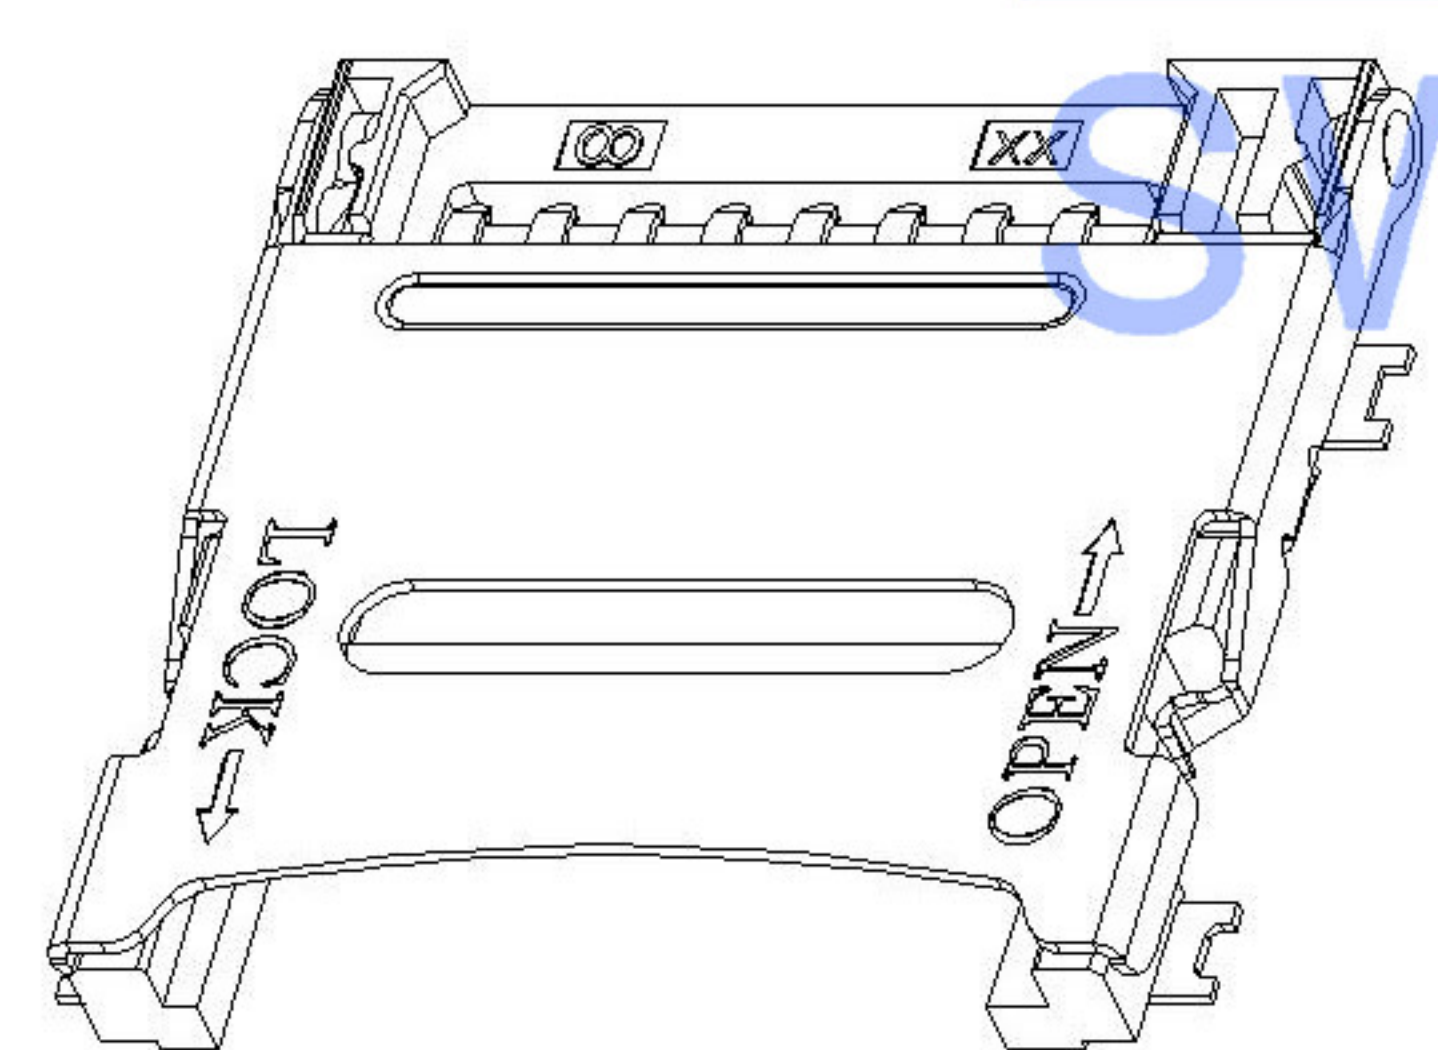

SLIDE SHELL OPEN SLIDE SHELL LOCK

RECOMMENDED PCB LAYOUT

NOTES:

1. MATERIALS

- 1). HOUSING : HI-TEMP PLASTIC UL 94V-0.
- 2). TERMINAL : COPPER ALLOY.
- 3). SHELL : STAINLESS STEEL.

2. FINISH

- 1). TERMINAL : GOLD PLATED ON CONTACT AREA, G/F GOLD PLATED ON SOLDER TAILS.
- 2). SHELL : NICKEL UNDER PLATING, TIN PLATED OVERALL.

SEE TABLE

XKNANO-1307-16	1.6		
XKNANO-1307-18	1.8		
PART NO.	DIM H		

					ANGLAR	±5°	DSND		DATE		SCALE: N/A	MODEL TYPE:	Card Connector		
ΔX					L ≤ 4	±0.2	DWN		DATE		VIEW:	PART NO.:			
ΔX					4 < L ≤ 16	±0.3	CHKD		DATE		UNIT: mm	DWG NO.:	XKNANO-1307-X		
ΔX					16 < L ≤ 63	±0.4	APPD		DATE		SIZE: A4				
MARK	DESCRIPTION	DATE	REVISED	APPROVED	L > 63	±0.5						WEIGHT	SHEET	REVISION	
					UNSPECIFIED TOLERANCES		KKB INDUSTRIAL PRECISION CO., LIMITED					1.0g	1/1	A0	
												www.xk-dg.cn www.helloxkb.com www.helloxkb.cn			