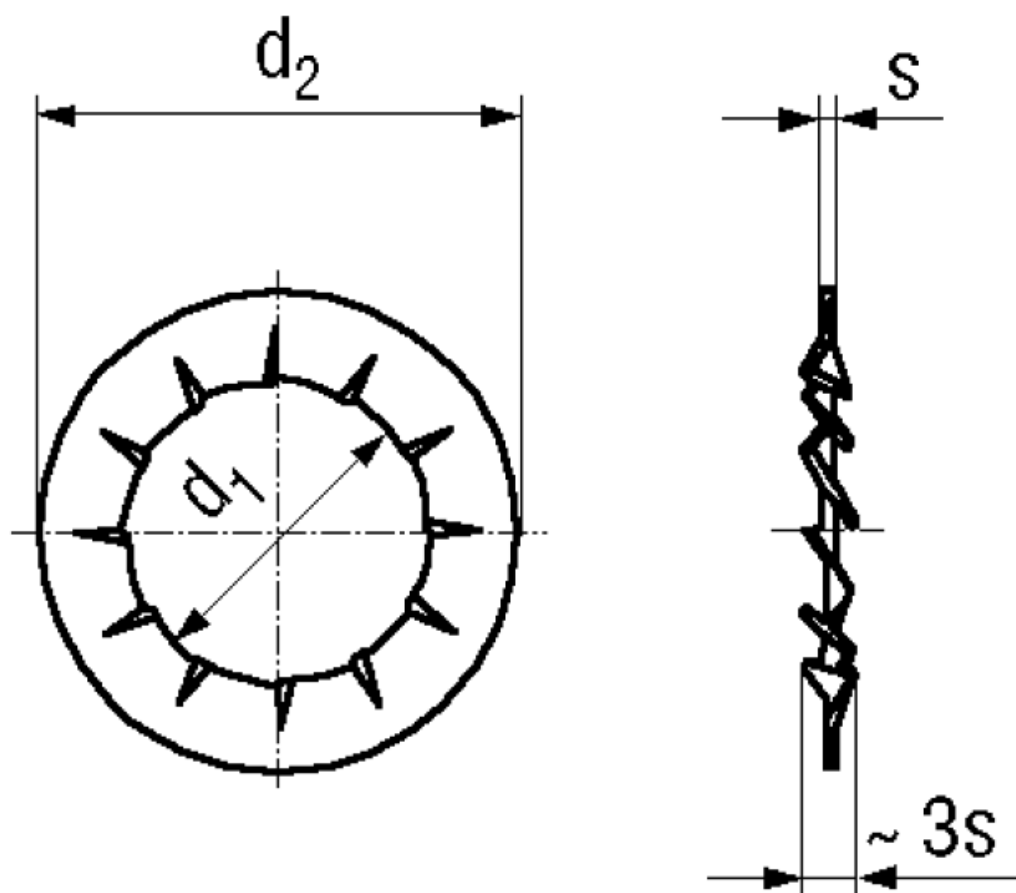

BN 676 - DIN 6798 J

Serrated lock washers
type J, internal serrated

DIN 6798 J
~UNI 8842 J

Material	Stainless steel	Quality	A2
----------	------------------------	---------	-----------

Article No. - 1254200	
for thread	M2,5
d ₁ min.	2,7
d ₂ max.	5,5
s	0,4

DIN 6798: Standard withdrawn
M5; M8: Only for hexagon head screws

X-ON Electronics

Largest Supplier of Electrical and Electronic Components

Click to view similar products for [Screws & Fasteners](#) category: