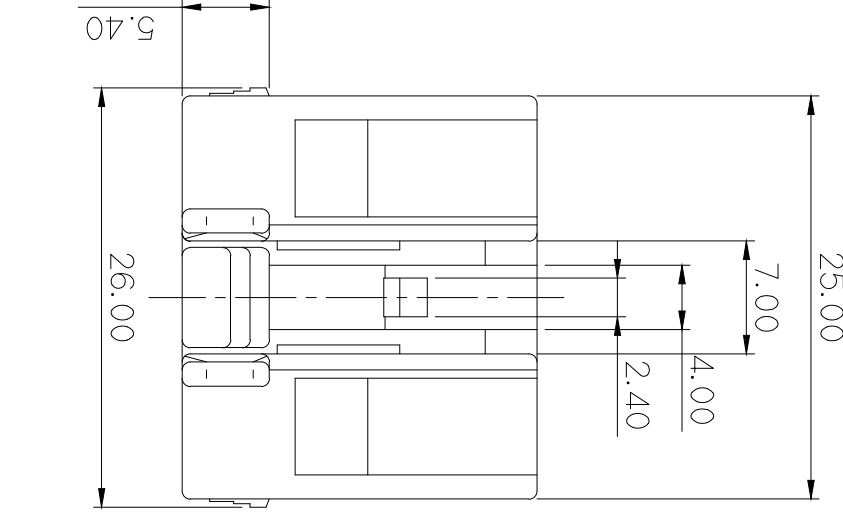

NO.	PART NO.	PART NAME	MATERIAL	FINISH
2	MG671055	090 II 10F SPACER	SEE TABLE	NATURAL
1	MG671054	090 II 10F HOUSING	SEE TABLE	SEE TABLE

NO.	MATERIAL	COLOR
0	P B T	NATURAL
1		RED
2		BLUE
20		JADE
3		YELLOW
4		GRAY
40		DARK GRAY
41		LIGHT GRAY
5		BLACK
6		DARK GREEN
7	*	BROWN
8		LIGHT GREEN
9		MAGENTA
11		ORANGE

GENERAL TOLERANCE (HOUSING)					USED ON
10MAX	50MAX	100MAX	250MAX	250VR	ANGLE
±0.2	±0.3	±0.55	±0.95	±1.4	±30'
					0.1

NOTE

- 제품기능상 유해한 BURR, 변형 및 WELDLINE 등이 없을 것.
- 적용 TERMINAL: ST730675, 676, 677, 731100
MG651056 적용 HOUSING: MG641059, 642108
MG655680 적용 HOUSING: MG645733
MG655681 적용 HOUSING: MG645736
- 제품내 함유된 6대 유해물질 (납, 수은, 카드뮴, 6가크롬, PBBs, PBDEs)은 EU ELV 지침 및 RoHS 법규에서 지정된 최대 허용 농도를 초과해서는 안 된다.

GENERAL TOLERANCE (HOUSING)					USED ON
10MAX	50MAX	100MAX	250MAX	250VR	ANGLE
±0.2	±0.3	±0.55	±0.95	±1.4	±30'
					0.1

REVIEW

2018-12-10

KOREA ELECTRIC
TERMINAL CO., LTD.
Product Developme
nt Team 1

ISSUE MARK