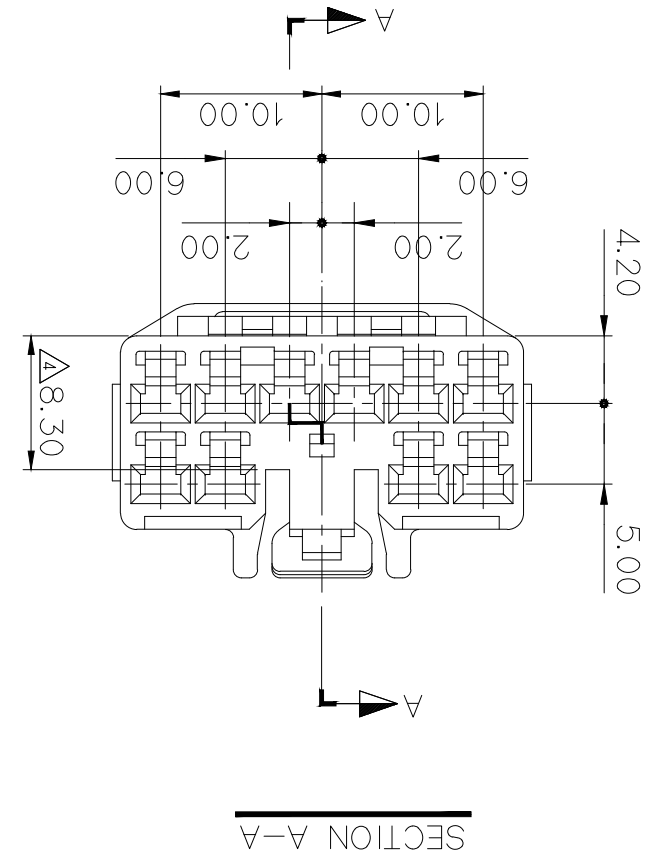

NO.	PART NO.	PART NAME	MATERIAL	FINISH
2	MG671055	090 II 10F SPACER	SEE TABLE	NATURAL
1	MG671054	090 II 10F HOUSING	SEE TABLE	SEE TABLE

NO.	MATERIAL	COLOR
0	P B T	NATURAL
1		RED
2		BLUE
20		JADE
3		YELLOW
4		GRAY
40		DARK GRAY
41		LIGHT GRAY
5		BLACK
6		DARK GREEN
7	*	BROWN
8		LIGHT GREEN
9		MAGENTA
11		ORANGE

GENERAL TOLERANCE (HOUSING)					USED ON
10MAX	50MAX	100MAX	250MAX	250VR	ANGLE
±0.2	±0.3	±0.55	±0.95	±1.4	±30'
					0.1

NOTE

- 제품기능상 유해한 BURR, 변형 및 WELDLINE 등이 없을 것.
- 적용 TERMINAL: ST730675, 676, 677, 731100
MG651056 적용 HOUSING: MG641059, 642108
MG655680 적용 HOUSING: MG645733
MG655681 적용 HOUSING: MG645736
- 제품내 함유된 6대 유해물질 (납, 수은, 카드뮴, 6가크롬, PBBs, PBDEs)은 EU ELV 지침 및 RoHS 법규에서 지정된 최대 허용 농도를 초과해서는 안 된다.

GENERAL TOLERANCE (HOUSING)					USED ON
10MAX	50MAX	100MAX	250MAX	250VR	ANGLE
±0.2	±0.3	±0.55	±0.95	±1.4	±30'
					0.1

REVIEW

2018-12-10

KOREA ELECTRIC
TERMINAL CO., LTD.
Product Developme
nt Team 1

ISSUE MARK