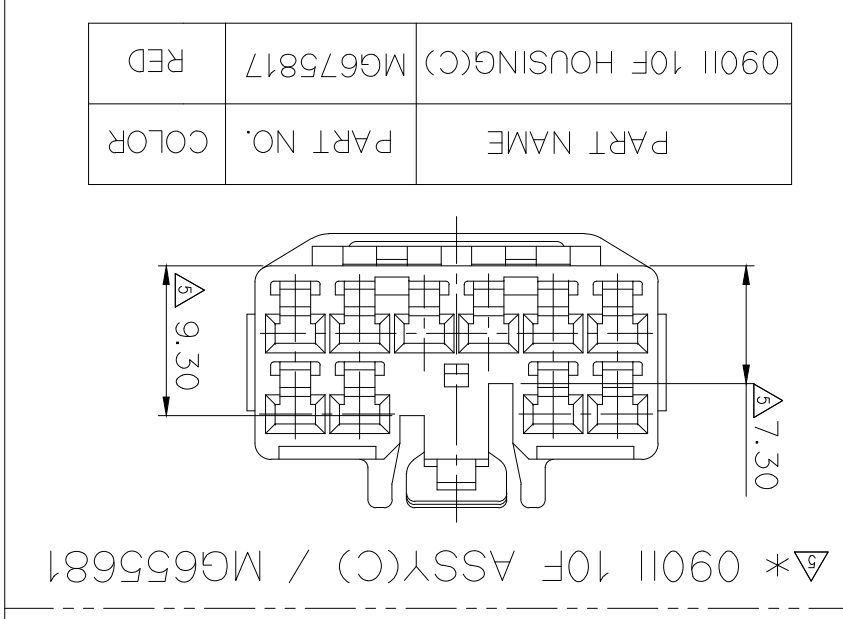

NO.	PART NO.	PART NAME	MATERIAL	FINISH
2	MG671055	090 II 10F SPACER	SEE TABLE	NATURAL
1	MG671054	090 II 10F HOUSING	SEE TABLE	SEE TABLE

NO.	MATERIAL	COLOR
0	P B T	NATURAL
1		RED
2		BLUE
20		JADE
3		YELLOW
4		GRAY
40		DARK GRAY
41		LIGHT GRAY
5		BLACK
6		DARK GREEN
7	*	BROWN
8		LIGHT GREEN
9		MAGENTA
11		ORANGE

GENERAL TOLERANCE (HOUSING)					USED ON
10MAX	50MAX	100MAX	250MAX	250VR	ANGLE
±0.2	±0.3	±0.55	±0.95	±1.4	±30'
					0.1

NOTE

- 제품기능상 유해한 BURR, 변형 및 WELDLINE 등이 없을 것.
- 적용 TERMINAL: ST730675, 676, 677, 731100
MG651056 적용 HOUSING: MG641059, 642108
MG655680 적용 HOUSING: MG645733
MG655681 적용 HOUSING: MG645736
- 제품내 함유된 6대 유해물질 (납, 수은, 카드뮴, 6가크롬, PBBs, PBDEs)은 EU ELV 지침 및 RoHS 법규에서 지정된 최대 허용 농도를 초과해서는 안 된다.

GENERAL TOLERANCE (HOUSING)					USED ON
10MAX	50MAX	100MAX	250MAX	250VR	ANGLE
±0.2	±0.3	±0.55	±0.95	±1.4	±30'
					0.1

REVIEW

2018-12-10

KOREA ELECTRIC
TERMINAL CO., LTD.
Product Developme
nt Team 1

ISSUE MARK