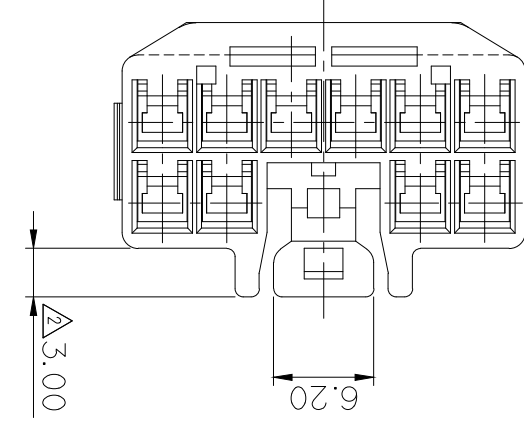

NO.	PART NO.	PART NAME	MATERIAL	FINISH
2	MG671055	090 II 10F SPACER	SEE TABLE	NATURAL
1	MG671054	090 II 10F HOUSING	SEE TABLE	SEE TABLE

NO.	MATERIAL	COLOR
0	P B T	NATURAL
1		RED
2		BLUE
20		JADE
3		YELLOW
4		GRAY
40		DARK GRAY
41		LIGHT GRAY
5		BLACK
6		DARK GREEN
7	*	BROWN
8		LIGHT GREEN
9		MAGENTA
11		ORANGE

GENERAL TOLERANCE (HOUSING)					USED ON
10MAX	50MAX	100MAX	250MAX	250VR	ANGLE
±0.2	±0.3	±0.55	±0.95	±1.4	±30'
					0.1

NOTE

- 제품기능상 유해한 BURR, 변형 및 WELDLINE 등이 없을 것.
- 적용 TERMINAL: ST730675, 676, 677, 731100
MG651056 적용 HOUSING: MG641059, 642108
MG655680 적용 HOUSING: MG645733
MG655681 적용 HOUSING: MG645736
- 제품내 함유된 6대 유해물질 (납, 수은, 카드뮴, 6가크롬, PBBs, PBDEs)은 EU ELV 지침 및 RoHS 법규에서 지정된 최대 허용 농도를 초과해서는 안 된다.

GENERAL TOLERANCE (HOUSING)					USED ON
10MAX	50MAX	100MAX	250MAX	250VR	ANGLE
±0.2	±0.3	±0.55	±0.95	±1.4	±30'
					0.1

REVIEW

2018-12-10

KOREA ELECTRIC
TERMINAL CO., LTD.
Product Developme
nt Team 1

ISSUE MARK