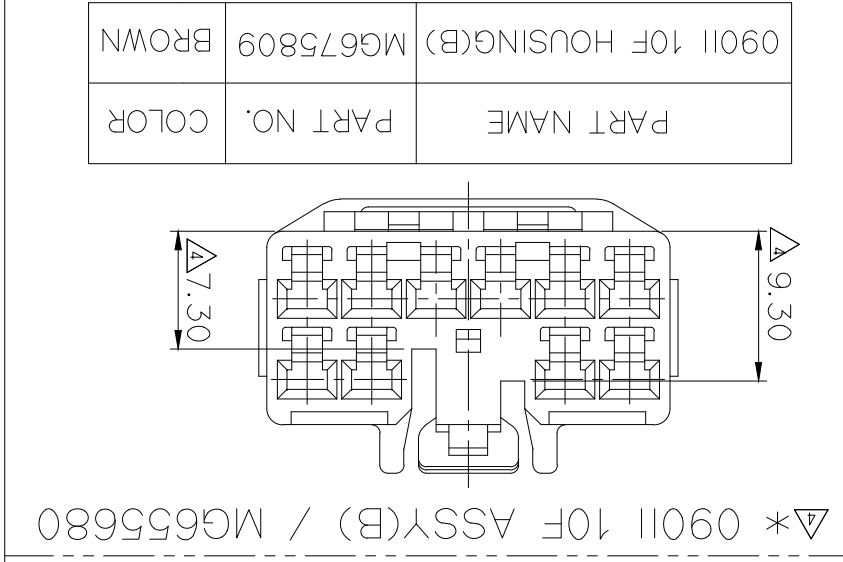

NO.	PART NO.	PART NAME	MATERIAL	FINISH
2	MG671055	090 II 10F SPACER	SEE TABLE	NATURAL
1	MG671054	090 II 10F HOUSING	SEE TABLE	SEE TABLE

NO.	MATERIAL	COLOR
0	P B T	NATURAL
1		RED
2		BLUE
20		JADE
3		YELLOW
4		GRAY
40		DARK GRAY
41		LIGHT GRAY
5		BLACK
6		DARK GREEN
7	*	BROWN
8		LIGHT GREEN
9		MAGENTA
11		ORANGE

GENERAL TOLERANCE (HOUSING)					USED ON
10MAX	50MAX	100MAX	250MAX	250VR	ANGLE
±0.2	±0.3	±0.55	±0.95	±1.4	±30'
					0.1

NOTE

- 제품기능상 유해한 BURR, 변형 및 WELDLINE 등이 없을 것.
- 적용 TERMINAL: ST730675, 676, 677, 731100
MG651056 적용 HOUSING: MG641059, 642108
MG655680 적용 HOUSING: MG645733
MG655681 적용 HOUSING: MG645736
- 제품내 함유된 6대 유해물질 (납, 수은, 카드뮴, 6가크롬, PBBs, PBDEs)은 EU ELV 지침 및 RoHS 법규에서 지정된 최대 허용 농도를 초과해서는 안 된다.

GENERAL TOLERANCE (HOUSING)					USED ON
10MAX	50MAX	100MAX	250MAX	250VR	ANGLE
±0.2	±0.3	±0.55	±0.95	±1.4	±30'
					0.1

REVIEW

2018-12-10

KOREA ELECTRIC
TERMINAL CO., LTD.
Product Developme
nt Team 1

ISSUE MARK