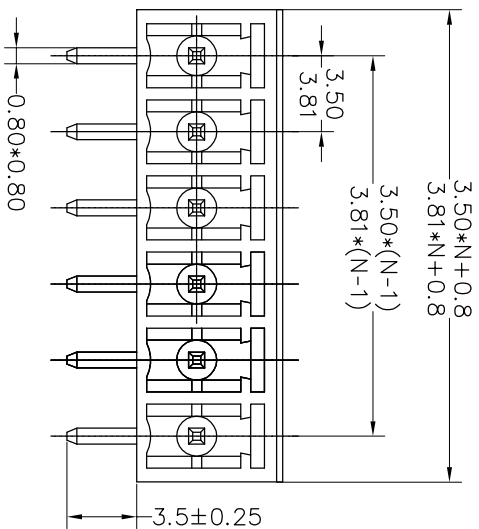

Housing Material(塑件): PA66 (UL94 V-0)
 Contact(端子): Brass, Tin plating(黄铜镀锡)

PITCH RANGE	NOMINAL DIMENSION RANGE										
	IN MM		IN MM		IN MM						
TO 6	OVER 6	TO 10	OVER 10	TO 30	OVER 30	TO 60	OVER 60	TO 100	OVER 100	TO 150	OVER 150
±0.10	±0.15	±0.25	±0.30	±0.30	±0.30	±0.50	±0.70	±1.00			

Ordering Information

JL15EDGRC-XXX XX G X 1

Pitch
 350=3.5PH
 381=3.81PH

No. of pins
 2P~24P

Housing Color
 B=Black
 G=Green
 U=Blue
 R=Red
 W=White
 Y=Yellow
 O=Orange
 E=Grey

Packing
 0=Pe bog
 T=Tube
 A=Troy

Recommended P.C.B Layout(Top Side)

REV	DATE	MODIFICATION DESCRIPTION	CHANGE	DIM	TOL	APPROVE	SCALE	FIT	PART NO.	TITLE:
1	2017.12.22	NEW DRAWING		Angle	±3°		A4	1/1	JL15EDGRC-XXXXXXGX1	3.50/3.81mm Pitch Male Pluggable Terminal Blocks