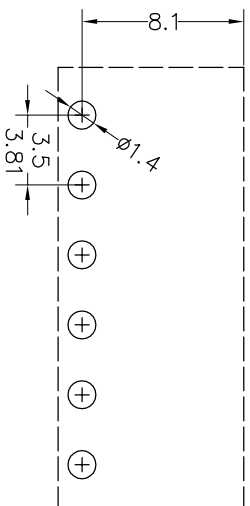

Housing Material(塑件): PA66 (UL94 V-0)
 Contact(端子): Brass, Tin plating(黄铜镀锡)

PITCH RANGE	NOMINAL DIMENSION RANGE										
	IN MM		IN MM		IN MM						
TO 6	OVER 6	TO 10	OVER 10	TO 30	OVER 30	TO 60	OVER 60	TO 100	OVER 100	TO 150	OVER 150
±0.10	±0.15	±0.25	±0.30	±0.30	±0.30	±0.50	±0.70	±1.00			

Ordering Information

JL15EDGRC-XXX XX G X 1

Pitch
 350=3.5PH
 381=3.81PH

No. of pins
 2P~24P

Housing Color
 B=Black
 G=Green
 U=Blue
 R=Red
 W=White
 Y=Yellow
 O=Orange
 E=Grey

Packing
 0=Pe bog
 T=Tube
 A=Troy

Recommended P.C.B Layout(Top Side)

REV	DATE	MODIFICATION DESCRIPTION	CHANGE	DIM	TOL	APPROVE	SCALE	FIT	PART NO.	TITLE:
1	2017.12.22	NEW DRAWING		Angle	±3°		A4	1/1	JL15EDGRC-XXXXXXGX1	3.50/3.81mm Pitch Male Pluggable Terminal Blocks