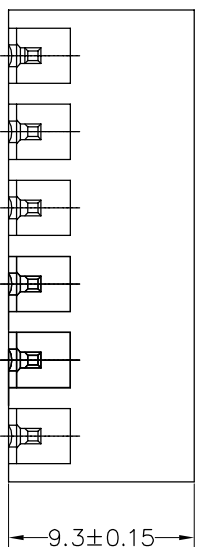

Housing Material(塑件): PA66 (UL94 V-0)
 Contact(端子): Brass, Tin plating(黄铜镀锡)

PITCH RANGE	NOMINAL DIMENSION RANGE										
	IN MM		IN MM		IN MM						
TO 6	OVER 6	TO 10	OVER 10	TO 30	OVER 30	TO 60	OVER 60	TO 100	OVER 100	TO 150	OVER 150
±0.10	±0.15	±0.25	±0.30	±0.30	±0.30	±0.50	±0.70	±1.00			

Ordering Information

JL15EDGRC-XXX XX G X 1

Pitch
 350=3.5PH
 381=3.81PH

No. of pins
 2P~24P

Housing Color
 B=Black
 G=Green
 U=Blue
 R=Red
 W=White
 Y=Yellow
 O=Orange
 E=Grey

Packing
 0=Pe bog
 T=Tube
 A=Troy

Recommended P.C.B Layout(Top Side)

REV	DATE	MODIFICATION DESCRIPTION	CHANGE	DIM	TOL	APPROVE	SCALE	FIT	PART NO.	TITLE:
1	2017.12.22	NEW DRAWING		Angle	±3°		A4	1/1	JL15EDGRC-XXXXXXGX1	3.50/3.81mm Pitch Male Pluggable Terminal Blocks