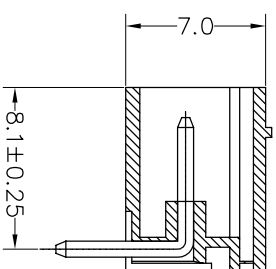

Housing Material(塑件): PA66 (UL94 V-0)
 Contact(端子): Brass, Tin plating(黄铜镀锡)

PITCH RANGE	NOMINAL DIMENSION RANGE										
	IN MM		IN MM		IN MM						
TO 6	OVER 6	TO 10	OVER 10	TO 30	OVER 30	TO 60	OVER 60	TO 100	OVER 100	TO 150	OVER 150
±0.10	±0.15	±0.25	±0.30	±0.30	±0.30	±0.50	±0.70	±1.00			

Ordering Information

JL15EDGRC-XXX XX G X 1

Pitch
 350=3.5PH
 381=3.81PH

No. of pins
 2P~24P

Housing Color
 B=Black
 G=Green
 U=Blue
 R=Red
 W=White
 Y=Yellow
 O=Orange
 E=Grey

Packing
 0=Pe bog
 T=Tube
 A=Troy

Recommended P.C.B Layout(Top Side)

REV	DATE	MODIFICATION DESCRIPTION	CHANGE	DIM	TOL	APPROVE	SCALE	FIT	PART NO.	TITLE:
1	2017.12.22	NEW DRAWING		Angle	±3°		A4	1/1	JL15EDGRC-XXXXXXGX1	3.50/3.81mm Pitch Male Pluggable Terminal Blocks