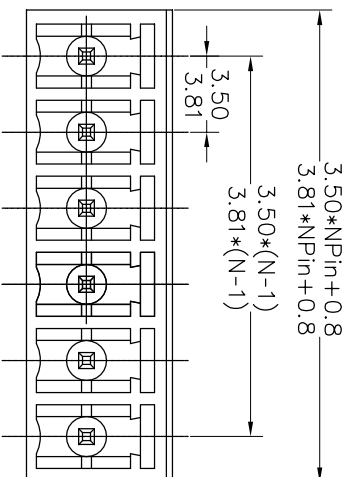

SPECIFICATIONS

Rated(额定参数): 300V,8A
 Dielectric strength(抗电强度): AC1500V/1 Minute
 Insulation Resistance(绝缘电阻):1000MΩ Min
 Contact Resistance(接触电阻):20mΩ Max
 Temp. range(操作温度): -40℃~+105℃
 MAX Soldering(瞬时温度):+250℃,5s

Housing Material(塑件): PA66 (UL94 V-0)
 Contact(端子): Brass, Tin plating(黄铜镀锡)

PITCH RANGE		NOMINAL DIMENSION RANGE	
IN MM	OVER	IN MM	OVER
TO 6	10	TO 30	60
TO 10	24	TO 30	60
±0.10	±0.15	±0.25	±0.30
		±0.30	±0.30
		±0.50	±0.70
		±1.00	±1.00

Ordering Information

JL15EDGVC-XXX XX G X 1

Pitch
 350=3.5PIn
 381=3.81PIn

No.of pins
 2P~24P

Housing Color
 B=Black
 G=Green
 U=Blue
 R=Red
 W=White
 Y=Yellow
 O=Orange
 E=Grey

Packing
 0=Pe bog
 A=Troy
 T=Tube

Recommended P.C.B Layout(Top Side)

OPERATION	DRAW		BEN	17.12.22	SCALE	FIT	PART NO.
	±0.30	CHECK					
X.XX	±0.20				A4	1/1	3.50/3.81mm Pitch Male Pluggable Terminal Blocks
X:XXX	±0.10						
Angle	±3°	APPROVE					
DIM	TOL						
CHANGE							
MODIFICATION DESCRIPTION							
NEW DRAWING							
DATE							
2017.12.22							