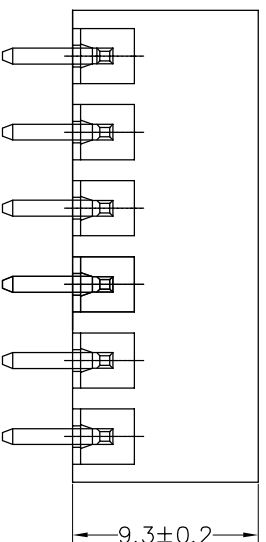

Housing Material(塑件): PA66 (UL94 V-0)
 Contact(端子): Brass, Tin plating(黄铜镀锡)

PITCH RANGE		NOMINAL DIMENSION RANGE	
IN MM	OVER	IN MM	OVER
TO 6	10	TO 30	60
TO 10	24	TO 30	60
±0.10	±0.15	±0.25	±0.30
		±0.30	±0.30
		±0.50	±0.70
		±1.00	±1.00

Ordering Information

JL15EDGVC-XXX XX G X 1

Pitch
 350=3.5PIn
 381=3.81PIn

No.of pins
 2P~24P

Housing Color
 B=Black
 G=Green
 U=Blue
 R=Red
 W=White
 Y=Yellow
 O=Orange
 E=Grey

Packing
 0=Pe bog
 A=Troy
 T=Tube

Recommended P.C.B Layout(Top Side)

OPERATION	DRAW		BEN	17.12.22	SCALE	FIT	PART NO.
	±0.30	CHECK					
X.XX	±0.20				A4	1/1	3.50/3.81mm Pitch Male Pluggable Terminal Blocks
X:XXX	±0.10						
Angle	±3°	APPROVE					
DIM	TOL						
CHANGE							
MODIFICATION DESCRIPTION							
NEW DRAWING							
DATE							
2017.12.22							