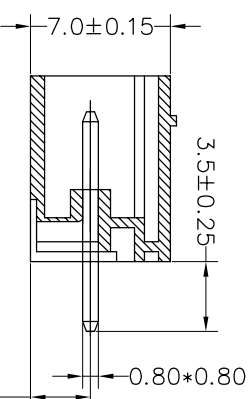

Housing Material(塑件): PA66 (UL94 V-0)
 Contact(端子): Brass, Tin plating(黄铜镀锡)

PITCH RANGE		NOMINAL DIMENSION RANGE	
IN MM	OVER	IN MM	OVER
TO 6	10	TO 30	60
TO 10	24	TO 30	60
±0.10	±0.15	±0.25	±0.30
		±0.30	±0.30
		±0.50	±0.70
		±1.00	±1.00

Ordering Information

JL15EDGVC-XXX XX G X 1

Pitch
 350=3.5PIn
 381=3.81PIn

No.of pins
 2P~24P

Housing Color
 B=Black
 G=Green
 U=Blue
 R=Red
 W=White
 Y=Yellow
 O=Orange
 E=Grey

Packing
 0=Pe bog
 A=Troy
 T=Tube

Recommended P.C.B Layout(Top Side)

OPERATION	DRAW		BEN	17.12.22	SCALE	FIT	PART NO.
	±0.30	CHECK					
X.XX	±0.20				A4	1/1	3.50/3.81mm Pitch Male Pluggable Terminal Blocks
X:XXX	±0.10						
Angle	±3°	APPROVE					
DIM	TOL						
CHANGE							
MODIFICATION DESCRIPTION							
NEW DRAWING							
DATE							
2017.12.22							