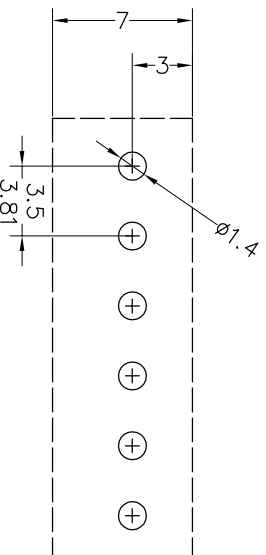

Housing Material(塑件): PA66 (UL94 V-0)
 Contact(端子): Brass, Tin plating(黄铜镀锡)

PITCH RANGE		NOMINAL DIMENSION RANGE	
IN MM	OVER	IN MM	OVER
TO 6	10	TO 30	60
TO 10	24	TO 30	60
±0.10	±0.15	±0.25	±0.30
		±0.30	±0.30
		±0.50	±0.70
		±1.00	±1.00

Ordering Information

JL15EDGVC-XXX XX G X 1

Pitch
 350=3.5PIn
 381=3.81PIn

No.of pins
 2P~24P

Housing Color
 B=Black
 G=Green
 U=Blue
 R=Red
 W=White
 Y=Yellow
 O=Orange
 E=Grey

Packing
 0=Pe bog
 A=Troy
 T=Tube

Recommended P.C.B Layout(Top Side)

OPERATION	DRAW		BEN	17.12.22	SCALE	FIT	PART NO.
	±0.30	CHECK					
X.XX	±0.20				A4	1/1	3.50/3.81mm Pitch Male Pluggable Terminal Blocks
X:XXX	±0.10						
Angle	±3°	APPROVE					
DIM	TOL						
CHANGE							
MODIFICATION DESCRIPTION							
NEW DRAWING							
DATE							
2017.12.22							