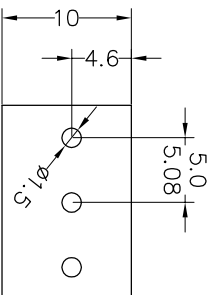

Housing Material(塑件): PA66 (UL94 V-0)
 Contact(端子): Brass, Tin plating(黄铜镀锡)
 Clamp(方块): Brass/Steel(铜/铁), Ni plating(镀镍)
 Screw (螺丝): M2.5, Steel, Zinc plating(钢,镀锌)

PITCH RANGE IN MM	NOMINAL DIMENSION RANGE IN MM					
	OVER TO	OVER TO	OVER TO	OVER TO	OVER TO	OVER TO
6 TO 10	10 TO 24	30 TO 60	60 TO 100	100 TO 150	150 TO 150	150 TO 150
±0.10	±0.15	±0.25	±0.30	±0.30	±0.50	±0.70
						±1.00

Ordering Information

JL 500 - XXX XX G X 1

Pitch
500=5.0PH
508=5.08PH

No.of pins
2P,3P,4P~24P

Housing Color
B=Black
G=Green
U=Blue
R=Red
W=White
O=Orange
E=Grey

Packing
0=Pe bog
A=Troy
T=Tube

Recommended P.C.B Layout(Top Side)

REV	DATE	MODIFICATION DESCRIPTION	CHANGE	OPERATION		DRAW	BEN	17.01.04	SCALE	FIT	SHEET	PROU.	PART NO.	TITLE:
				Angle	DIM									
A0	2017.01.04	NEW DRAWING		X:XX	±0.10	CHECK			A4	1/1			JL500-XXXXXXGX1	5.0/5.08mm Terminal Blocks Female
1														