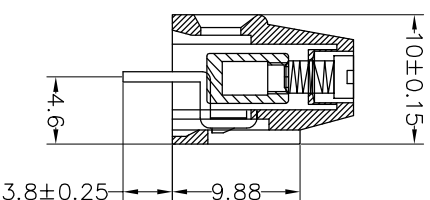

Housing Material(塑件): PA66 (UL94 V-0)
 Contact(端子): Brass, Tin plating(黄铜镀锡)
 Clamp(方块): Brass/Steel(铜/铁), Ni plating(镀镍)
 Screw (螺丝): M2.5, Steel, Zinc plating(钢,镀锌)

PITCH RANGE IN MM	NOMINAL DIMENSION RANGE IN MM					
	OVER TO	OVER TO	OVER TO	OVER TO	OVER TO	OVER TO
6 TO 10	10 TO 24	30 TO 60	60 TO 100	100 TO 150	150 TO 150	150 TO 150
±0.10	±0.15	±0.25	±0.30	±0.30	±0.50	±0.70
						±1.00

Ordering Information

JL 500 - XXX XX G X 1

Pitch
500=5.0PH
508=5.08PH

No.of pins
2P,3P,4P~24P

Housing Color
B=Black
G=Green
U=Blue
R=Red
W=White
O=Orange
E=Grey

Packing
0=Pe bog
A=Troy
T=Tube

Recommended P.C.B Layout(Top Side)

REV	DATE	MODIFICATION DESCRIPTION	CHANGE	OPERATION		DRAW	BEN	17.01.04	SCALE	FIT	SHEET	PROU.	PART NO.	TITLE:
				Angle	DIM									
A0	2017.01.04	NEW DRAWING		X:XX	±0.10	CHECK			A4	1/1			JL500-XXXXXXGX1	5.0/5.08mm Terminal Blocks Female
1														