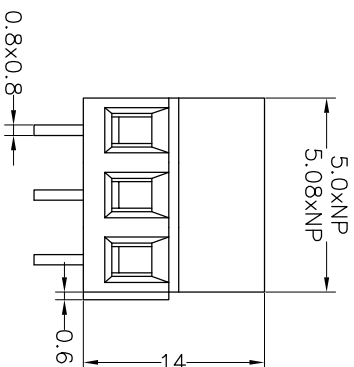

Housing Material(塑件): PA66 (UL94 V-0)
 Contact(端子): Brass, Tin plating(黄铜镀锡)
 Clamp(方块): Brass/Steel(铜/铁), Ni plating(镀镍)
 Screw (螺丝): M2.5, Steel, Zinc plating(钢,镀锌)

PITCH RANGE IN MM	NOMINAL DIMENSION RANGE IN MM					
	OVER TO	OVER TO	OVER TO	OVER TO	OVER TO	OVER TO
6 TO 10	10 TO 24	30 TO 60	60 TO 100	100 TO 150	150 TO 150	150 TO 150
±0.10	±0.15	±0.25	±0.30	±0.30	±0.50	±0.70
						±1.00

Ordering Information

JL 500 - XXX XX G X 1

Pitch
500=5.0PH
508=5.08PH

No.of pins
2P,3P,4P~24P

Housing Color
B=Black
G=Green
U=Blue
R=Red
W=White
O=Orange
E=Grey

Packing
0=Pe bog
A=Troy
T=Tube

Recommended P.C.B Layout(Top Side)

REV	DATE	MODIFICATION DESCRIPTION	CHANGE	OPERATION		DRAW	BEN	17.01.04	SCALE	FIT	SHEET	PROU.	PART NO.	TITLE:
				Angle	DIM									
A0	2017.01.04	NEW DRAWING		X:XX	±0.10	CHECK			A4	1/1			JL500-XXXXXXGX1	5.0/5.08mm Terminal Blocks Female
1														