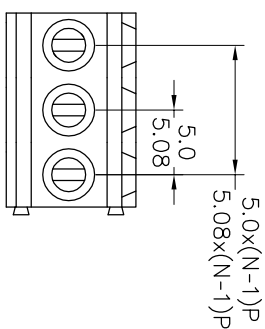

Housing Material(塑件): PA66 (UL94 V-0)
 Contact(端子): Brass, Tin plating(黄铜镀锡)
 Clamp(方块): Brass/Steel(铜/铁), Ni plating(镀镍)
 Screw (螺丝): M2.5, Steel, Zinc plating(钢,镀锌)

PITCH RANGE IN MM	NOMINAL DIMENSION RANGE IN MM					
	OVER TO	OVER TO	OVER TO	OVER TO	OVER TO	OVER TO
6 TO 10	10 TO 24	30 TO 60	60 TO 100	100 TO 150	150 TO 150	150 TO 150
±0.10	±0.15	±0.25	±0.30	±0.30	±0.50	±0.70
						±1.00

Ordering Information

JL 500 - XXX XX G X 1

Pitch
500=5.0PH
508=5.08PH

No.of pins
2P,3P,4P~24P

Housing Color
B=Black
G=Green
U=Blue
R=Red
W=White
O=Orange
E=Grey

Packing
0=Pe bog
A=Troy
T=Tube

Recommended P.C.B Layout(Top Side)

REV	DATE	MODIFICATION DESCRIPTION	CHANGE	OPERATION		DRAW	BEN	17.01.04	SCALE	FIT	SHEET	PROU.	PART NO.	TITLE:
				Angle	DIM									
A0	2017.01.04	NEW DRAWING		X:XX	±0.10	CHECK			A4	1/1			JL500-XXXXXXGX1	5.0/5.08mm Terminal Blocks Female
1														