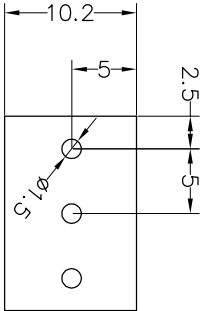

SPECIFICATIONS

Rated(额定参数): 300V,10A
 Dielectric strength(抗电强度): AC2000V/1 Minute
 Insulation Resistance(绝缘电阻):1000MΩ Min
 Contact Resistance(接触电阻):20mΩ Max
 Screw Torque(扭矩): 0.4Nm (3.5Lb.in)
 Wire Range(线径):1.2~24AWG
 Strip length(剥线长度):6~7mm
 Temp. range(操作温度): -40℃~+105℃
 MAX Soldering(瞬时温度):+250℃,5s

Housing Material(塑件): PA66 (UL94 V-0)
 Contact(端子): Brass, Tin plating(黄铜镀锡)
 Clamp(方块): Brass/Steel(铜/铁), Ni plating(镀镍)
 Screw (螺丝): M2.5, Steel, Zinc plating(钢镀锌)

PITCH RANGE IN MM	NOMINAL DIMENSION RANGE IN MM					
	OVER 6	OVER 10	OVER 10	OVER 30	OVER 60	OVER 100
T0	TO	TO	TO	TO	TO	TO
6	10	24	30	60	100	150
±0.10	±0.15	±0.25	±0.30	±0.30	±0.50	±0.70
						±1.00

Ordering Information

JL 128 - 500 XX X X 1

Pitch 500=5.0PH
 No.of pins 2P,3P,4P~24P
 Housing Color
 B=Black
 G=Green
 U=Blue
 R=Red
 W=White
 Y=Yellow
 O=Orange
 E=Grey
 Packing
 O=Pe bog
 T=Tube
 A=Troy

Recommended P.C.B Layout(Top Side)

REV	DATE	MODIFICATION DESCRIPTION	CHANGE	OPERATION		DRAW	BEN	17.01.04	SCALE	FIT	PART NO.	TITLE:
				UNIT	SIZE							
A0	2017.01.04	NEW DRAWING		X.X	±0.30	CHECK			A4	1/1	JL128-500XXXXX1	5.00mm Terminal Blocks Female 180°
1				X.XX	±0.20							
				X:XXX	±0.10							
				Angle	±3°							
				DIM	TOL	APPROVE						