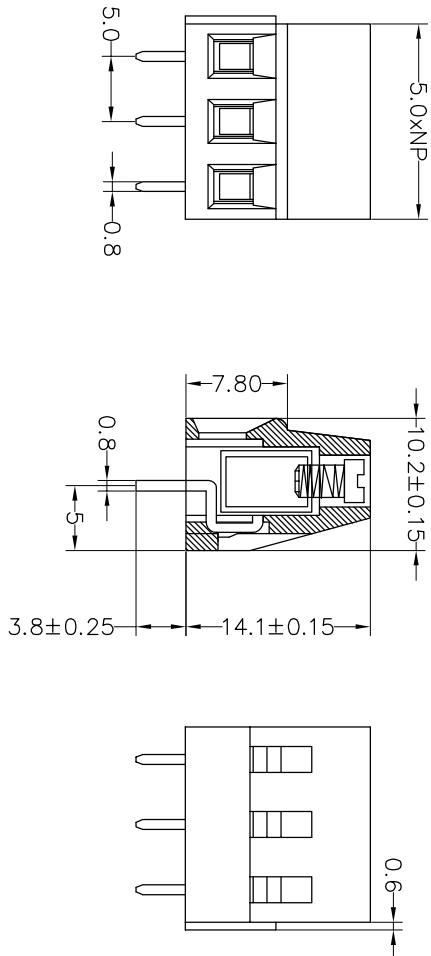

SPECIFICATIONS

Rated(额定参数): 300V,10A
 Dielectric strength(抗电强度): AC2000V/1 Minute
 Insulation Resistance(绝缘电阻):1000MΩ Min
 Contact Resistance(接触电阻):20mΩ Max
 Screw Torque(扭矩): 0.4Nm (3.5Lb.in)
 Wire Range(线径):1.2~24AWG
 Strip length(剥线长度):6~7mm
 Temp. range(操作温度): -40℃~+105℃
 MAX Soldering(瞬时温度):+250℃,5s

Housing Material(塑件): PA66 (UL94 V-0)
 Contact(端子): Brass, Tin plating(黄铜镀锡)
 Clamp(方块): Brass/Steel(铜/铁), Ni plating(镀镍)
 Screw (螺丝): M2.5, Steel, Zinc plating(钢镀锌)

PITCH RANGE IN MM	NOMINAL DIMENSION RANGE IN MM					
	OVER 6	OVER 10	OVER 10	OVER 30	OVER 60	OVER 100
T0	TO	TO	TO	TO	TO	TO
6	10	24	30	60	100	150
±0.10	±0.15	±0.25	±0.30	±0.30	±0.50	±0.70
						±1.00

Ordering Information

JL 128 - 500 XX X X 1

Pitch 500=5.0PH
 No.of pins 2P,3P,4P~24P
 Housing Color
 B=Black
 G=Green
 U=Blue
 R=Red
 W=White
 Y=Yellow
 O=Orange
 E=Grey
 Packing
 O=Pe bog
 T=Tube
 A=Troy

Recommended P.C.B Layout(Top Side)

REV	DATE	MODIFICATION DESCRIPTION	CHANGE	OPERATION		DRAW	BEN	17.01.04	SCALE	FIT	PART NO.	TITLE:
				UNIT	SIZE							
A0	2017.01.04	NEW DRAWING		X.X	±0.30	CHECK			A4	1/1	JL128-500XXXXX1	5.00mm Terminal Blocks Female 180°
1				X.XX	±0.20							
				X:XXX	±0.10							
				Angle	±3°							
				DIM	TOL	APPROVE						