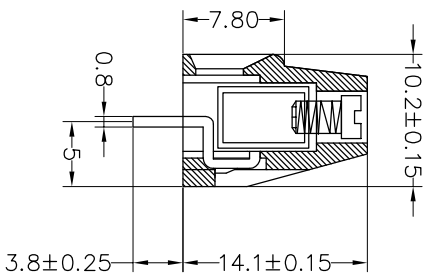

SPECIFICATIONS

Rated(额定参数): 300V,10A
 Dielectric strength(抗电强度): AC2000V/1 Minute
 Insulation Resistance(绝缘电阻):1000MΩ Min
 Contact Resistance(接触电阻):20mΩ Max
 Screw Torque(扭矩): 0.4Nm (3.5Lb.in)
 Wire Range(线径):1.2~24AWG
 Strip length(剥线长度):6~7mm
 Temp. range(操作温度): -40℃~+105℃
 MAX Soldering(瞬时温度):+250℃,5s

Housing Material(塑件): PA66 (UL94 V-0)
 Contact(端子): Brass, Tin plating(黄铜镀锡)
 Clamp(方块): Brass/Steel(铜/铁), Ni plating(镀镍)
 Screw (螺丝): M2.5, Steel, Zinc plating(钢镀锌)

PITCH RANGE IN MM	NOMINAL DIMENSION RANGE IN MM					
	OVER 6	OVER 10	OVER 10	OVER 30	OVER 60	OVER 100
T0	TO	TO	TO	TO	TO	TO
6	10	24	30	60	100	150
±0.10	±0.15	±0.25	±0.30	±0.30	±0.50	±0.70
						±1.00

Ordering Information

JL 128 - 500 XX X X 1

Pitch 500=5.0PH
 No.of pins 2P,3P,4P~24P
 Housing Color
 B=Black
 G=Green
 U=Blue
 R=Red
 W=White
 Y=Yellow
 O=Orange
 E=Grey
 Packing
 O=Pe bog
 T=Tube
 A=Troy

Recommended P.C.B Layout(Top Side)

REV	DATE	MODIFICATION DESCRIPTION	CHANGE	OPERATION		DRAW	BEN	17.01.04	SCALE	FIT	SHEET	SHEET	PROU.	TITLE:	PART NO.
				Dim	TOL										
A0	2017.01.04	NEW DRAWING		X:XX	±0.10	CHECK			A4		1/1			JL 128-500XXXXX1	
1				X:XX	±0.30				mm						
				X:XX	±0.20										
				X:XXX	±0.10										