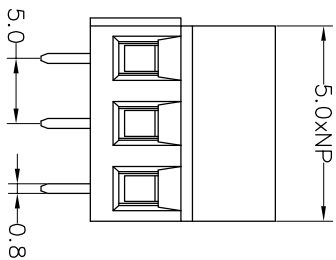

Housing Material(塑件): PA66 (UL94 V-0)
 Contact(端子): Brass, Tin plating(黄铜镀锡)
 Clamp(方块): Brass/Steel(铜/铁), Ni plating(镀镍)
 Screw (螺丝): M2.5, Steel, Zinc plating(钢镀锌)

PITCH RANGE IN MM	NOMINAL DIMENSION RANGE IN MM					
	OVER 6	OVER 10	OVER 10	OVER 30	OVER 60	OVER 100
T0	TO	TO	TO	TO	TO	TO
6	10	24	30	60	100	150
±0.10	±0.15	±0.25	±0.30	±0.30	±0.50	±0.70
						±1.00

Ordering Information

JL 128 - 500 XX X X 1

Pitch 500=5.0PH
 No.of pins 2P,3P,4P~24P
 Housing Color
 B=Black
 G=Green
 U=Blue
 R=Red
 W=White
 Y=Yellow
 O=Orange
 E=Grey
 Packing
 O=Pe bog
 T=Tube
 A=Troy

Recommended P.C.B Layout(Top Side)

REV	DATE	MODIFICATION DESCRIPTION	CHANGE	OPERATION		DRAW	BEN	17.01.04	SCALE	FIT	SHEET	SHEET	PROU.	TITLE:	PART NO.
				Dim	TOL										
A0	2017.01.04	NEW DRAWING		X:XX	±0.10	CHECK			A4		1/1			JL 128-500XXXXX1	
1				X:XX	±0.30				mm						
				X:XX	±0.20										
				X:XXX	±0.10										