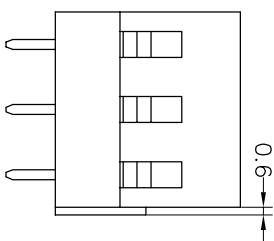

Housing Material(塑件): PA66 (UL94 V-0)
 Contact(端子): Brass, Tin plating(黄铜镀锡)
 Clamp(方块): Brass/Steel(铜/铁), Ni plating(镀镍)
 Screw (螺丝): M2.5, Steel, Zinc plating(钢镀锌)

PITCH RANGE IN MM	NOMINAL DIMENSION RANGE IN MM					
	OVER 6	OVER 10	OVER 10	OVER 30	OVER 60	OVER 100
T0	TO	TO	TO	TO	TO	TO
6	10	24	30	60	100	150
±0.10	±0.15	±0.25	±0.30	±0.30	±0.50	±0.70
						±1.00

Ordering Information

JL 128 - 500 XX X X 1

Pitch 500=5.0PH
 No.of pins 2P,3P,4P~24P
 Housing Color
 B=Black
 G=Green
 U=Blue
 R=Red
 W=White
 Y=Yellow
 O=Orange
 E=Grey
 Packing
 O=Pe bog
 T=Tube
 A=Troy

Recommended P.C.B Layout(Top Side)

REV	DATE	MODIFICATION DESCRIPTION	CHANGE	OPERATION		DRAW	BEN	17.01.04	SCALE	FIT	SHEET	SHEET	PROU.	TITLE:	PART NO.
				Dim	TOL										
A0	2017.01.04	NEW DRAWING		X:XX	±0.10	CHECK			A4		1/1			JL 128-500XXXXX1	
1				X:XX	±0.30				mm						
				X:XX	±0.20										
				X:XXX	±0.10										