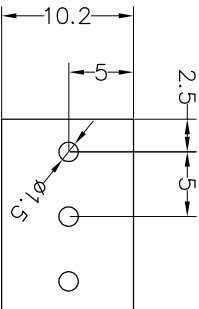

SPECIFICATIONS

Rated(额定参数): 300V,10A
 Dielectric strength(抗电强度): AC2000V/1 Minute
 Insulation Resistance(绝缘电阻):1000MΩ Min
 Contact Resistance(接触电阻):20mΩ Max
 Screw Torque(扭矩): 0.4Nm (3.5Lb.in)
 Wire Range(线径):1.2~24AWG
 Strip length(剥线长度):6~7mm
 Temp. range(操作温度): -40℃~+105℃
 MAX Soldering(瞬时温度):+250℃,5s

Housing Material(塑件): PA66 (UL94 V-0)
 Contact(端子): Brass, Tin plating(黄铜镀锡)
 Clamp(方块): Brass/Steel(铜/铁), Ni plating(镀镍)
 Screw (螺丝): M2.5, Steel, Zinc plating(钢镀锌)

PITCH RANGE IN MM	NOMINAL DIMENSION RANGE IN MM					
	OVER 6	OVER 10	OVER 10	OVER 30	OVER 60	OVER 100
T0	TO	TO	TO	TO	TO	TO
6	10	24	30	60	100	150
±0.10	±0.15	±0.25	±0.30	±0.30	±0.50	±0.70
						±1.00

Ordering Information

JL 128 - 500 XX X X 1

Pitch 500=5.0PH
 No.of pins 2P,3P,4P~24P
 Housing Color
 B=Black
 G=Green
 U=Blue
 R=Red
 W=White
 Y=Yellow
 O=Orange
 E=Grey
 Packing
 O=Pe bog
 T=Tube
 A=Troy

Recommended P.C.B Layout(Top Side)

REV	DATE	MODIFICATION DESCRIPTION	CHANGE	OPERATION		DRAW	BEN	17.01.04	SCALE	FIT	SHEET	SHEET	PROU.	TITLE:	PART NO.
				Dim	TOL										
A0	2017.01.04	NEW DRAWING		X:XX	±0.10	CHECK			A4		1/1			JL 128-500XXXXX1	
1				X:XX	±0.30				mm						
				X:XX	±0.20										
				X:XXX	±0.10										