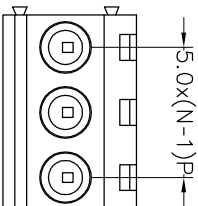

Housing Material(塑件): PA66 (UL94 V-0)
 Contact(端子): Brass, Tin plating(黄铜镀锡)
 Clamp(方块): Brass/Steel(铜/铁), Ni plating(镀镍)
 Screw (螺丝): M2.5, Steel, Zinc plating(钢镀锌)

PITCH RANGE IN MM	NOMINAL DIMENSION RANGE IN MM					
	OVER 6	OVER 10	OVER 10	OVER 30	OVER 60	OVER 100
T0	TO	TO	TO	TO	TO	TO
6	10	24	30	60	100	150
±0.10	±0.15	±0.25	±0.30	±0.30	±0.50	±0.70
						±1.00

Ordering Information

JL 128 - 500 XX X X 1

Pitch 500=5.0PH
 No.of pins 2P,3P,4P~24P
 Housing Color
 B=Black
 G=Green
 U=Blue
 R=Red
 W=White
 Y=Yellow
 O=Orange
 E=Grey
 Packing
 O=Pe bog
 T=Tube
 A=Troy

Recommended P.C.B Layout(Top Side)

REV	DATE	MODIFICATION DESCRIPTION	CHANGE	OPERATION		DRAW	BEN	17.01.04	SCALE	FIT	SHEET	SHEET	PROU.	TITLE:	PART NO.
				Dim	TOL										
A0	2017.01.04	NEW DRAWING		X:XX	±0.10	CHECK			A4		1/1			JL 128-500XXXXX1	
1				X:XX	±0.30				mm						
				X:XX	±0.20										
				X:XXX	±0.10										