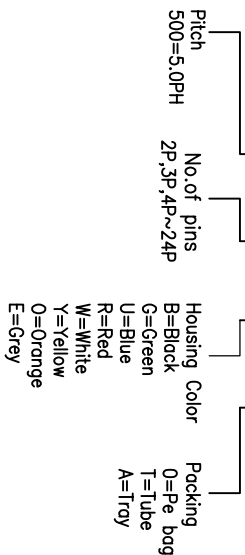

**SPECIFICATIONS**

Rated (额定参数): 300V, 12A  
 Dielectric strength (抗电强度): AC2000V/1 Minute  
 Insulation Resistance (绝缘电阻): 1000MΩ Min  
 Contact Resistance (接触电阻): 20mΩ Max  
 Screw Torque (扭矩): 0.5Nm (4.4lb.in)  
 Wire Range (线径): 14~22AWG  
 Strip length (剥线长度): 4.5~5mm  
 Temp. range (操作温度): -40°C~+105°C  
 MAX Soldering (瞬时温度): +250°C, 5s

Housing Material (塑件): PA66 (UL94 V-0)  
 Contact (端子): Brass, Tin plating (黄铜镀锡)  
 Wire protector (弹片): Bronze (磷铜), Ni plating (镀镍)  
 Screw (螺丝): M3.0, Steel, Zinc plating (钢, 镀锌)

PITCH RANGE IN MM	NOMINAL DIMENSION RANGE IN MM					
	OVER	OVER	OVER	OVER	OVER	OVER
TO 6	10	TO 10	30	TO 60	TO 100	OVER 150
TO 10	24	TO 30	60	TO 100	TO 150	OVER 150
±0.10	±0.15	±0.25	±0.30	±0.30	±0.50	±0.70
						±1.00

**Ordering Information**

**JL 300 - 500 XX U X 1**

Recommended P.C.B Layout (Top Side)

OPERATION	DRAW		BEN	17.01.04	SCALE	FIT	PART NO.
	UNIT	mm					
X.X	±0.30	CHECK			A4	1/1	JL300-500XXUX1
X.XX	±0.20	CHECK			A4	1/1	JL300-500XXUX1
X:XXX	±0.10	CHECK			A4	1/1	JL300-500XXUX1
Angle	±3°	APPROVE					
DIM	TOL	APPROVE					