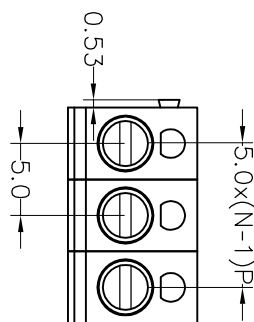

**SPECIFICATIONS**

Rated (额定参数): 300V, 12A  
 Dielectric strength (抗电强度): AC2000V/1 Minute  
 Insulation Resistance (绝缘电阻): 1000MΩ Min  
 Contact Resistance (接触电阻): 20mΩ Max  
 Screw Torque (扭矩): 0.5Nm (4.4lb.in)  
 Wire Range (线径): 14~22AWG  
 Strip length (剥线长度): 4.5~5mm  
 Temp. range (操作温度): -40°C~+105°C  
 MAX Soldering (瞬时温度): +250°C, 5s

Housing Material (塑件): PA66 (UL94 V-0)  
 Contact (端子): Brass, Tin plating (黄铜镀锡)  
 Wire protector (弹片): Bronze (磷铜), Ni plating (镀镍)  
 Screw (螺丝): M3.0, Steel, Zinc plating (钢, 镀锌)

PITCH RANGE IN MM	NOMINAL DIMENSION RANGE IN MM					
	OVER	OVER	OVER	OVER	OVER	OVER
TO 6	10	TO 10	30	TO 60	TO 100	OVER 150
TO 10	24	TO 30	60	TO 100	TO 150	OVER 150
±0.10	±0.15	±0.25	±0.30	±0.30	±0.50	±0.70
						±1.00

**Ordering Information**

**JL 300 - 500 XX U X 1**

Recommended P.C.B Layout (Top Side)

OPERATION	DRAW		BEN	17.01.04	SCALE	FIT	PART NO.
	UNIT	mm					
X.X	±0.30	CHECK			A4	1/1	JL300-500XXUX1
X.XX	±0.20	CHECK			A4	1/1	JL300-500XXUX1
X:XXX	±0.10	CHECK			A4	1/1	JL300-500XXUX1
Angle	±3°	APPROVE					
DIM	TOL	APPROVE					