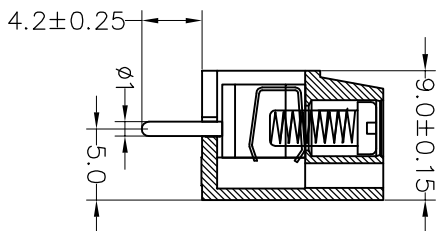

**SPECIFICATIONS**

Rated (额定参数): 300V, 12A  
 Dielectric strength (抗电强度): AC2000V/1 Minute  
 Insulation Resistance (绝缘电阻): 1000MΩ Min  
 Contact Resistance (接触电阻): 20mΩ Max  
 Screw Torque (扭矩): 0.5Nm (4.4lb.in)  
 Wire Range (线径): 14~22AWG  
 Strip length (剥线长度): 4.5~5mm  
 Temp. range (操作温度): -40°C~+105°C  
 MAX Soldering (瞬时温度): +250°C, 5s

Housing Material (塑件): PA66 (UL94 V-0)  
 Contact (端子): Brass, Tin plating (黄铜镀锡)  
 Wire protector (弹片): Bronze (磷铜), Ni plating (镀镍)  
 Screw (螺丝): M3.0, Steel, Zinc plating (钢, 镀锌)

PITCH RANGE IN MM	NOMINAL DIMENSION RANGE IN MM					
	OVER	OVER	OVER	OVER	OVER	OVER
TO 6	10	TO 10	30	TO 60	TO 100	OVER 150
TO 10	24	TO 30	60	TO 100	TO 150	OVER 150
±0.10	±0.15	±0.25	±0.30	±0.30	±0.50	±0.70
						±1.00

**Ordering Information**

**JL 300 - 500 XX U X 1**

Recommended P.C.B Layout (Top Side)

OPERATION	DRAW		BEN	17.01.04	SCALE	FIT	PART NO.
	UNIT	mm					
X.X	±0.30	CHECK			A4	1/1	JL300-500XXUX1
X.XX	±0.20	CHECK			A4	1/1	JL300-500XXUX1
X:XXX	±0.10	CHECK			A4	1/1	JL300-500XXUX1
Angle	±3°	APPROVE					
DIM	TOL	APPROVE					