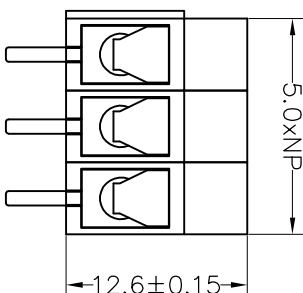

**SPECIFICATIONS**

Rated (额定参数): 300V, 12A  
 Dielectric strength (抗电强度): AC2000V/1 Minute  
 Insulation Resistance (绝缘电阻): 1000MΩ Min  
 Contact Resistance (接触电阻): 20mΩ Max  
 Screw Torque (扭矩): 0.5Nm (4.4lb.in)  
 Wire Range (线径): 14~22AWG  
 Strip length (剥线长度): 4.5~5mm  
 Temp. range (操作温度): -40°C~+105°C  
 MAX Soldering (瞬时温度): +250°C, 5s

Housing Material (塑件): PA66 (UL94 V-0)  
 Contact (端子): Brass, Tin plating (黄铜镀锡)  
 Wire protector (弹片): Bronze (磷铜), Ni plating (镀镍)  
 Screw (螺丝): M3.0, Steel, Zinc plating (钢, 镀锌)

PITCH RANGE IN MM	NOMINAL DIMENSION RANGE IN MM					
	OVER	OVER	OVER	OVER	OVER	OVER
TO 6	10	TO 10	30	TO 60	TO 100	OVER 150
TO 10	24	TO 30	60	TO 100	TO 150	OVER 150
±0.10	±0.15	±0.25	±0.30	±0.30	±0.50	±0.70
						±1.00

**Ordering Information**

**JL 300 - 500 XX U X 1**

Recommended P.C.B Layout (Top Side)

OPERATION	DRAW		BEN	17.01.04	SCALE	FIT	PART NO.
	UNIT	mm					
X.X	±0.30	CHECK			A4	1/1	JL300-500XXUX1
X.XX	±0.20	CHECK			A4	1/1	JL300-500XXUX1
X:XXX	±0.10	CHECK			A4	1/1	JL300-500XXUX1
Angle	±3°	APPROVE					
DIM	TOL	APPROVE					