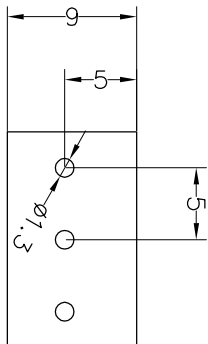

**SPECIFICATIONS**

Rated (额定参数): 300V, 12A  
 Dielectric strength (抗电强度): AC2000V/1 Minute  
 Insulation Resistance (绝缘电阻): 1000MΩ Min  
 Contact Resistance (接触电阻): 20mΩ Max  
 Screw Torque (扭矩): 0.5Nm (4.4lb.in)  
 Wire Range (线径): 14~22AWG  
 Strip length (剥线长度): 4.5~5mm  
 Temp. range (操作温度): -40°C~+105°C  
 MAX Soldering (瞬时温度): +250°C, 5s

Housing Material (塑件): PA66 (UL94 V-0)  
 Contact (端子): Brass, Tin plating (黄铜镀锡)  
 Wire protector (弹片): Bronze (磷铜), Ni plating (镀镍)  
 Screw (螺丝): M3.0, Steel, Zinc plating (钢, 镀锌)

PITCH RANGE IN MM	NOMINAL DIMENSION RANGE IN MM					
	OVER	OVER	OVER	OVER	OVER	OVER
TO 6	10	TO 10	30	TO 60	TO 100	OVER 150
TO 10	24	TO 30	60	TO 100	TO 150	OVER 150
±0.10	±0.15	±0.25	±0.30	±0.30	±0.50	±0.70
						±1.00

**Ordering Information**

**JL 300 - 500 XX U X 1**

Recommended P.C.B Layout (Top Side)

OPERATION	DRAW		BEN	17.01.04	SCALE	FIT	PART NO.
	UNIT	mm					
X.X	±0.30	CHECK			A4	1/1	JL300-500XXUX1
X.XX	±0.20	CHECK			A4	1/1	JL300-500XXUX1
X:XXX	±0.10	CHECK			A4	1/1	JL300-500XXUX1
Angle	±3°	APPROVE					
DIM	TOL	APPROVE					