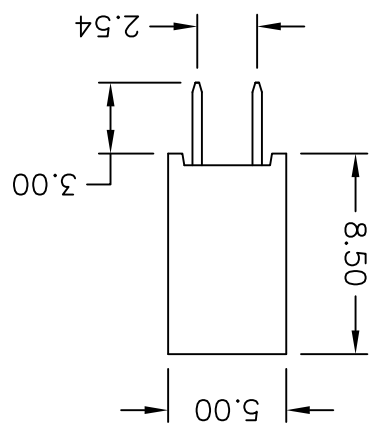

REV.	DESCRIPTION	DATE	ANG.±.3. :0.000=±. :0.00 =±.XXX :0.0 =±.20 0 =±.30	TOLERANCE	SCALE NONE	SIZE A4	SHEET 1 OF 1	REV. C	AP'D	NEW PART NO. 610-92-06GB00	DRAW NO. 610-92-06GB00(C版)
A	RELEASE	2009/12/24									
B	ADD SIZE	2012/04/16									
C	增加尺寸	2017/11/20									

MATERIAL
 Insulator: NY6T UL94-V0
 Contact Pin : Brass

SPECIFICATION
 Current Rate : 3 AMP
 Insulation Resistance : 5000M Ω min.
 Contact Resistance : 20m Ω Max.
 Dielectric Voltage : AC 500V for one minute

- 610-9 2- 06 G B 00
 1 2 1 2 3 4 5 6
1. 5: Normal parts
 2. 1: Single row
 2. 2: Dual rows
 3. No. of contacts per row
 4. G: Gold flash
 - T: Tin plated
 5. B: Black insulator
 6. Pinrex internal code.
 - 7: Green Product
 - 9: Green Product High Temp

OLD PART NO.
 DRAWER 杨海琴
 CHECK 李剑
 TITLE
 FEMALE HEADER 2.54*2.54mm
 STRAIGHT TYPE, DUAL ROWS
 HEIGHT 8.5mm
 PINREX TECHNOLOGY CORP.
 DRAW NO. 610-92-06GB00

X-ON Electronics

Largest Supplier of Electrical and Electronic Components