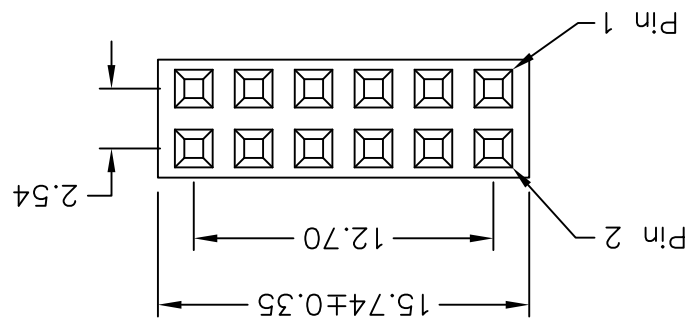

REV.	DESCRIPTION	DATE	ANG.±.3. :0.000=±. :0.00 =±.XXX :0.0 =±.20 0 =±.30	TOLERANCE	SCALE NONE	SIZE A4	SHEET 1 OF 1	REV. C	AP'D	NEW PART NO. 610-92-06GB00	DRAW NO. 610-92-06GB00(C版)
A	RELEASE	2009/12/24									
B	ADD SIZE	2012/04/16									
C	增加尺寸	2017/11/20									

MATERIAL
 Insulator: NY6T UL94-V0
 Contact Pin : Brass

SPECIFICATION
 Current Rate : 3 AMP
 Insulation Resistance : 5000M Ω min.
 Contact Resistance : 20m Ω Max.
 Dielectric Voltage : AC 500V for one minute

- 610-9 2- 06 G B 00
 1 2 1 2 3 4 5 6
1. 5: Normal parts
 2. 1: Single row
 2. 2: Dual rows
 3. No. of contacts per row
 4. G: Gold flash
 - T: Tin plated
 5. B: Black insulator
 6. Pinrex internal code.
 - 7: Green Product
 - 9: Green Product High Temp

OLD PART NO.
 DRAWER 杨海琴
 CHECK 李剑
 TITLE
 FEMALE HEADER 2.54*2.54mm
 STRAIGHT TYPE, DUAL ROWS
 HEIGHT 8.5mm
 PINREX TECHNOLOGY CORP.
 DRAW NO. 610-92-06GB00

X-ON Electronics

Largest Supplier of Electrical and Electronic Components