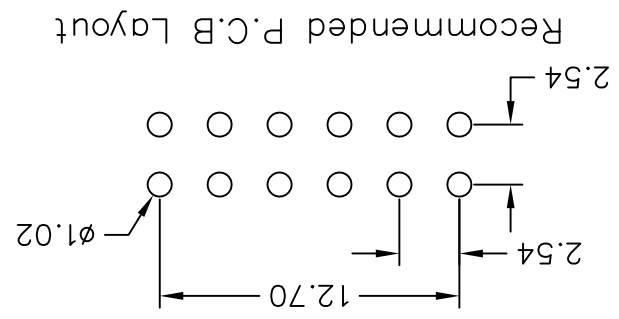

REV.	DESCRIPTION	DATE	ANG.±.3. :0.000=±. :0.00 =±.XXX :0.0 =±.20 0 =±.30	TOLERANCE	SCALE NONE	SIZE A4	SHEET 1 OF 1	REV. C	AP'D	NEW PART NO. 610-92-06GB00	DRAW NO. 610-92-06GB00(C版)
A	RELEASE	2009/12/24									
B	ADD SIZE	2012/04/16									
C	增加尺寸	2017/11/20									

MATERIAL
 Insulator: NY6T UL94-V0
 Contact Pin : Brass

SPECIFICATION
 Current Rate : 3 AMP
 Insulation Resistance : 5000M Ω min.
 Contact Resistance : 20m Ω Max.
 Dielectric Voltage : AC 500V for one minute

- 610-9 2- 06 G B 00
 1 2 1 2 3 4 5 6
1. 5: Normal parts
 2. 1: Single row
 2. 2: Dual rows
 3. No. of contacts per row
 4. G: Gold flash
 - T: Tin plated
 5. B: Black insulator
 6. Pinrex internal code.
 - 7: Green Product
 - 9: Green Product High Temp

OLD PART NO.
 DRAWER 杨海琴
 CHECK 李剑
 TITLE
 FEMALE HEADER 2.54*2.54mm
 STRAIGHT TYPE, DUAL ROWS
 HEIGHT 8.5mm
 PINREX TECHNOLOGY CORP.
 DRAW NO. 610-92-06GB00

X-ON Electronics

Largest Supplier of Electrical and Electronic Components