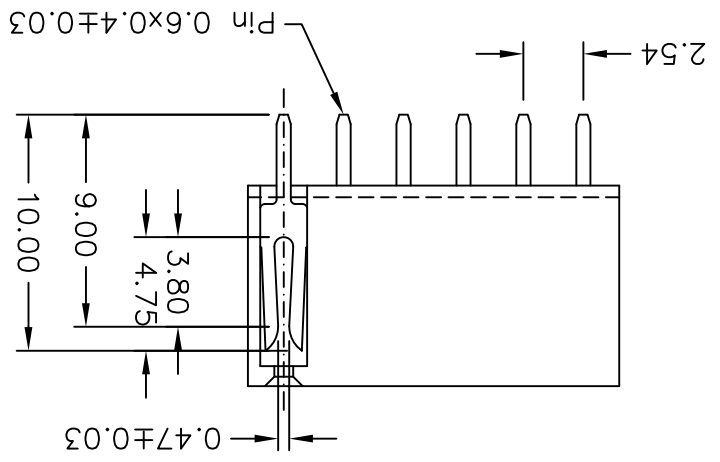

REV.	DESCRIPTION	DATE	ANG.±.3. :0.000=±. :0.00 =±.XXX :0.0 =±.20 0 =±.30	TOLERANCE	SCALE NONE	SIZE A4	SHEET 1 OF 1	REV. C	AP'D	NEW PART NO. 610-92-06GB00	DRAW NO. 610-92-06GB00(C版)
A	RELEASE	2009/12/24									
B	ADD SIZE	2012/04/16									
C	增加尺寸	2017/11/20									

MATERIAL
 Insulator: NY6T UL94-V0
 Contact Pin : Brass

SPECIFICATION
 Current Rate : 3 AMP
 Insulation Resistance : 5000M Ω min.
 Contact Resistance : 20m Ω Max.
 Dielectric Voltage : AC 500V for one minute

- 610-9 2- 06 G B 00
 1 2 1 2 3 4 5 6
1. 5: Normal parts
 2. 1: Single row
 2. 2: Dual rows
 3. No. of contacts per row
 4. G: Gold flash
 - T: Tin plated
 5. B: Black insulator
 6. Pinrex internal code.
 - 7: Green Product
 - 9: Green Product High Temp

OLD PART NO.
 DRAWER 杨海琴
 CHECK 李剑
 TITLE
 FEMALE HEADER 2.54*2.54mm
 STRAIGHT TYPE, DUAL ROWS
 HEIGHT 8.5mm
 PINREX TECHNOLOGY CORP.
 DRAW NO. 610-92-06GB00

X-ON Electronics

Largest Supplier of Electrical and Electronic Components