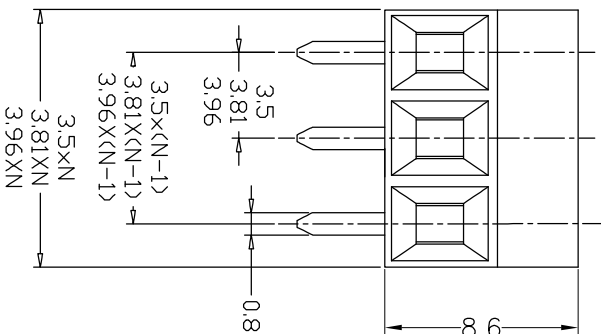

Housing Material(塑件): PA66 (UL94 V-0)
 Contact(端子): Brass, Tin plating(黄铜镀锡)
 Wire protector(弹片): Brass(黄铜), Ni plating(镀镍)
 Screw (螺丝): M2.0, Steel, Zinc plating(钢,镀锌)

PITCH RANGE		NOMINAL DIMENSION RANGE			
IN MM		IN MM			
OVER	OVER	OVER	OVER	OVER	OVER
6 TO	10 TO	30 TO	60 TO	100 TO	150 TO
6	10	30	60	100	150
±0.10	±0.15	±0.25	±0.30	±0.50	±0.70
					±1.00

Ordering Information

JL 124D - XXX XX X X 1

Pitch
 350=3.50PH
 381=3.81PH
 396=3.96PH

No.of pins
 2P,3P,4P~24P

Housing Color
 B=Black
 G=Green
 U=Blue
 R=Red
 W=White
 Y=Yellow
 O=Orange
 E=Grey

Packing
 O=Pe bag
 T=Tube
 A=Troy

Recommended P.C.B Layout(Top Side)

REV	DATE	MODIFICATION DESCRIPTION	CHANGE	OPERATION		DRAW	BEN	17.01.03	SCALE	FIT	PART NO.	TITLE:
				DIM	TOL				UNIT	mm		
A0	2017.01.03	NEW DRAWING		X.XX	±	CHECK					JL 124D-XXXXXXXX1	3.50/3.81/3.96mm Terminal Blocks
1				Angle	±3'	APPROVE						Femle 180°