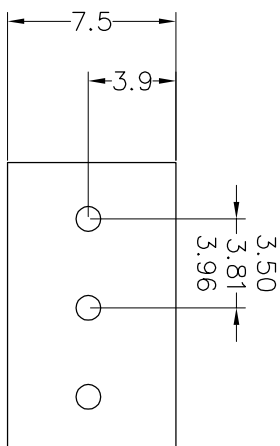

SPECIFICATIONS

Rated(额定参数): 150V,10A
 Dielectric strength(抗电强度): AC1500V/1 Minute
 Insulation Resistance(绝缘电阻):1000MΩ Min
 Contact Resistance(接触电阻):20mΩ Max
 Screw Torque(扭矩): 0.2Nm (1.7Lb.in)
 Wire Range(线径):26~16AWG
 Strip length(剥线长度):5~6mm
 Temp. range(操作温度): -40°C~+105°C
 MAX Soldering(瞬时温度):+250°C,5s

Housing Material(塑件): PA66 (UL94 V-0)
 Contact(端子): Brass, Tin plating(黄铜镀锡)
 Wire protector(弹片): Brass(黄铜), Ni plating(镀镍)
 Screw (螺丝): M2.0, Steel, Zinc plating(钢,镀锌)

PITCH RANGE		NOMINAL DIMENSION RANGE			
IN MM		IN MM			
OVER	OVER	OVER	OVER	OVER	OVER
6 TO	10 TO	30 TO	60 TO	100 TO	150 TO
6	10	30	60	100	150
±0.10	±0.15	±0.25	±0.30	±0.50	±0.70
					±1.00

Ordering Information

JL 124D - XXX XX X X 1

Pitch
 350=3.50PH
 381=3.81PH
 396=3.96PH

No.of pins
 2P,3P,4P~24P

Housing Color
 B=Black
 G=Green
 U=Blue
 R=Red
 W=White
 Y=Yellow
 O=Orange
 E=Grey

Packing
 O=Pe bag
 T=Tube
 A=Troy

Recommended P.C.B Layout(Top Side)

REV	DATE	MODIFICATION DESCRIPTION	CHANGE	OPERATION		DRAW	BEN	17.01.03	SCALE	FIT	PART NO.	TITLE:
				DIM	TOL				UNIT	mm		
A0	2017.01.03	NEW DRAWING		X.XX	±	CHECK					JL 124D-XXXXXXXX1	3.50/3.81/3.96mm Terminal Blocks
1				Angle	±3'	APPROVE						Femle 180°