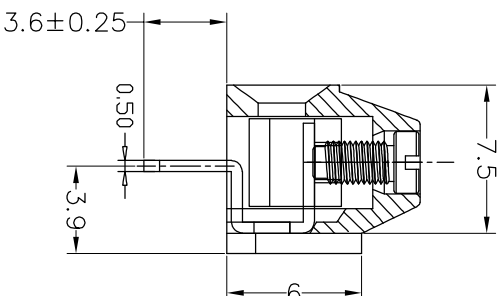

Housing Material(塑件): PA66 (UL94 V-0)
 Contact(端子): Brass, Tin plating(黄铜镀锡)
 Wire protector(弹片): Brass(黄铜), Ni plating(镀镍)
 Screw (螺丝): M2.0, Steel, Zinc plating(钢,镀锌)

PITCH RANGE		NOMINAL DIMENSION RANGE			
IN MM		IN MM			
OVER	OVER	OVER	OVER	OVER	OVER
6 TO	10 TO	30 TO	60 TO	100 TO	150 TO
6	10	30	60	100	150
±0.10	±0.15	±0.25	±0.30	±0.50	±0.70
					±1.00

Ordering Information

JL 124D - XXX XX X X 1

Pitch
 350=3.50PH
 381=3.81PH
 396=3.96PH

No.of pins
 2P,3P,4P~24P

Housing Color
 B=Black
 G=Green
 U=Blue
 R=Red
 W=White
 Y=Yellow
 O=Orange
 E=Grey

Packing
 O=Pe bag
 T=Tube
 A=Troy

Recommended P.C.B Layout(Top Side)

REV	DATE	MODIFICATION DESCRIPTION	CHANGE	OPERATION		DRAW	BEN	17.01.03	SCALE	FIT	PART NO.	TITLE:
				DIM	TOL				UNIT	mm		
A0	2017.01.03	NEW DRAWING		X.XX	±	CHECK					JL 124D-XXXXXXXX1	3.50/3.81/3.96mm Terminal Blocks
1				Angle	±3'	APPROVE						Femle 180°