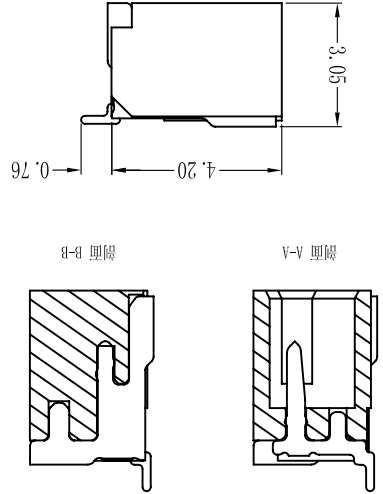

# PITCH 1.0mm BAR TO BAR CONNECTOR

性能:  
 额定电流: 0.5A  
 额定电压: 50V  
 耐电压: 500V  
 接触电阻:  $\leq 30m\Omega$   
 绝缘电阻:  $500M\Omega$   
 工作温度:  $-20^{\circ}C \sim +85^{\circ}C$

塑件 (材质): LCP, UL94V-0  
 插簧 (材质): 磷青铜, 镀锡/镀金  
 焊片 (材质): 磷青铜, 镀锡/镀金

孔位	A	B	C
2	1	3.2	3.25
3	2	4.2	4.25
4	3	5.2	5.25
5	4	6.2	6.25
6	5	7.2	7.25
7	6	8.2	8.25
8	7	9.2	9.25
9	8	10.2	10.25
10	9	11.2	11.25
11	10	12.2	12.25
12	11	13.2	13.25
13	12	14.2	14.25
14	13	15.2	15.25
15	14	16.2	16.25
16	15	17.2	17.25
17	16	18.2	18.25
18	17	19.2	19.25
19	18	20.2	20.25
20	19	21.2	21.25
21	20	22.2	22.25
22	21	23.2	23.25
23	22	24.2	24.25
24	23	25.2	25.25
25	24	26.2	26.25
26	25	27.2	27.25
27	26	28.2	28.25
28	27	29.2	29.25
29	28	30.2	30.25
30	29	31.2	31.25
31	30	32	31.25

UNITS	mm	MAT'L	1.0mm (0型) 条形连接器 (卧式)
FINISH		PART NO. (INTENDED USE)	AFC10-S**QCC-00
DR:	YLZ 2011.09.28	APPD:	
CHKD:		DWG NO.:	100N02-PWB0000000
REV.	A	SHEET	1/1
REV.		SHEET	

THESE DRAWINGS AND SPECIFICATIONS ARE THE PROPERTY OF DE RUI ELECTRON FACTORY AND SHALL NOT BE REPRODUCED, COPIED OR USED IN ANY MANNER WITHOUT THE PRIOR WRITTEN CONSENT OF DE RUI ELECTRON FACTORY