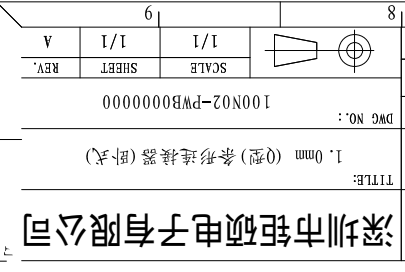

# PITCH 1.0mm BAR TO BAR CONNECTOR

性能:  
 额定电流: 0.5A  
 额定电压: 50V  
 耐电压: 500V  
 接触电阻:  $\leq 30m\Omega$   
 绝缘电阻:  $500M\Omega$   
 工作温度:  $-20^{\circ}C \sim +85^{\circ}C$

塑件 (材质): LCP, UL94V-0  
 插簧 (材质): 磷青铜, 镀锡/镀金  
 焊片 (材质): 磷青铜, 镀锡/镀金

孔位	A	B	C
2	1	3.2	3.25
3	2	4.2	4.25
4	3	5.2	5.25
5	4	6.2	6.25
6	5	7.2	7.25
7	6	8.2	8.25
8	7	9.2	9.25
9	8	10.2	10.25
10	9	11.2	11.25
11	10	12.2	12.25
12	11	13.2	13.25
13	12	14.2	14.25
14	13	15.2	15.25
15	14	16.2	16.25
16	15	17.2	17.25
17	16	18.2	18.25
18	17	19.2	19.25
19	18	20.2	20.25
20	19	21.2	21.25
21	20	22.2	22.25
22	21	23.2	23.25
23	22	24.2	24.25
24	23	25.2	25.25
25	24	26.2	26.25
26	25	27.2	27.25
27	26	28.2	28.25
28	27	29.2	29.25
29	28	30.2	30.25
30	29	31.2	31.25
31	30	32	31.25

UNITS	mm	MAT'L	1.0mm (0型) 条形连接器 (卧式)
FINISH		PART NO. (INTENDED USE)	AFC10-S**QCC-00
DR:	YLZ 2011.09.28	APPD:	
CHKD:		DWG NO.:	100N02-PWB0000000
REV.	A	SHEET	1/1
REV.		SHEET	

THESE DRAWINGS AND SPECIFICATIONS ARE THE PROPERTY OF DE RUI ELECTRON FACTORY AND SHALL NOT BE REPRODUCED, COPIED OR USED IN ANY MANNER WITHOUT THE PRIOR WRITTEN CONSENT OF DE RUI ELECTRON FACTORY