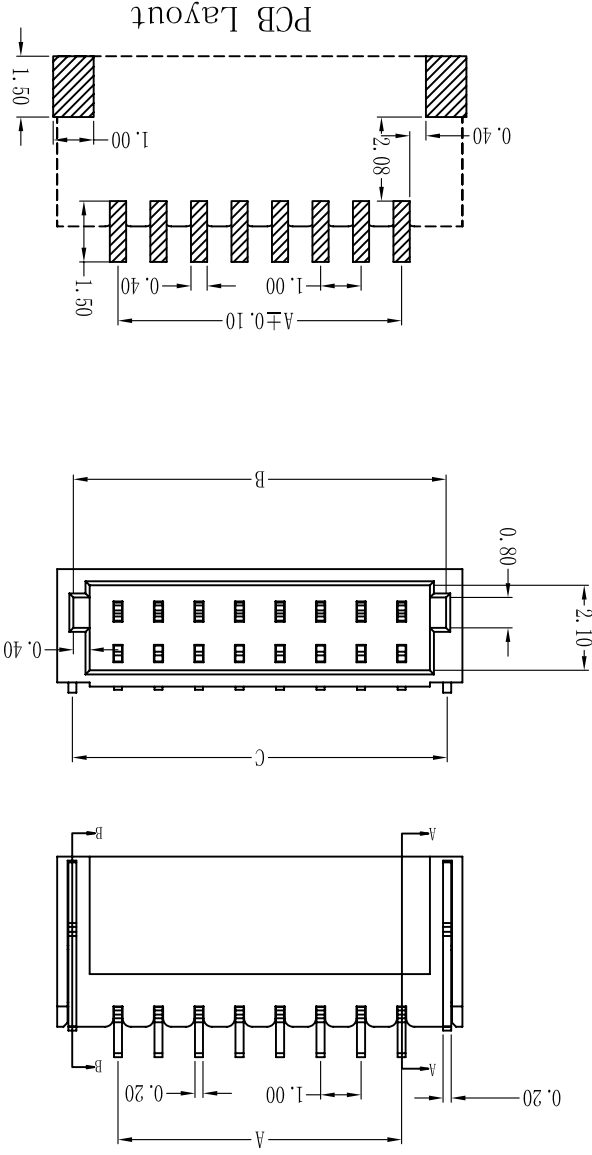

# PITCH 1.0mm BAR TO BAR CONNECTOR

性能:  
 额定电流: 0.5A  
 额定电压: 50V  
 耐电压: 500V  
 接触电阻:  $\leq 30m\Omega$   
 绝缘电阻:  $500M\Omega$   
 工作温度:  $-20^{\circ}C \sim +85^{\circ}C$

塑件 (材质): LCP, UL94V-0  
 插簧 (材质): 磷青铜, 镀锡/镀金  
 焊片 (材质): 磷青铜, 镀锡/镀金

孔位	A	B	C
2	1	3.2	3.25
3	2	4.2	4.25
4	3	5.2	5.25
5	4	6.2	6.25
6	5	7.2	7.25
7	6	8.2	8.25
8	7	9.2	9.25
9	8	10.2	10.25
10	9	11.2	11.25
11	10	12.2	12.25
12	11	13.2	13.25
13	12	14.2	14.25
14	13	15.2	15.25
15	14	16.2	16.25
16	15	17.2	17.25
17	16	18.2	18.25
18	17	19.2	19.25
19	18	20.2	20.25
20	19	21.2	21.25
21	20	22.2	22.25
22	21	23.2	23.25
23	22	24.2	24.25
24	23	25.2	25.25
25	24	26.2	26.25
26	25	27.2	27.25
27	26	28.2	28.25
28	27	29.2	29.25
29	28	30.2	30.25
30	29	31.2	31.25
31	30	32	31.25

UNITS	mm	MAT'L	1.0mm (0型) 条形连接器 (卧式)
FINISH		PART NO. (INTENDED USE)	AFC10-S**QCC-00
DR:	YLZ 2011.09.28	APPD:	
CHKD:		DWG NO.:	100N02-PWB0000000
REV.	A	SHEET	1/1
REV.		SHEET	

THESE DRAWINGS AND SPECIFICATIONS ARE THE PROPERTY OF DE RUI ELECTRON FACTORY AND SHALL NOT BE REPRODUCED, COPIED OR USED IN ANY MANNER WITHOUT THE PRIOR WRITTEN CONSENT OF DE RUI ELECTRON FACTORY