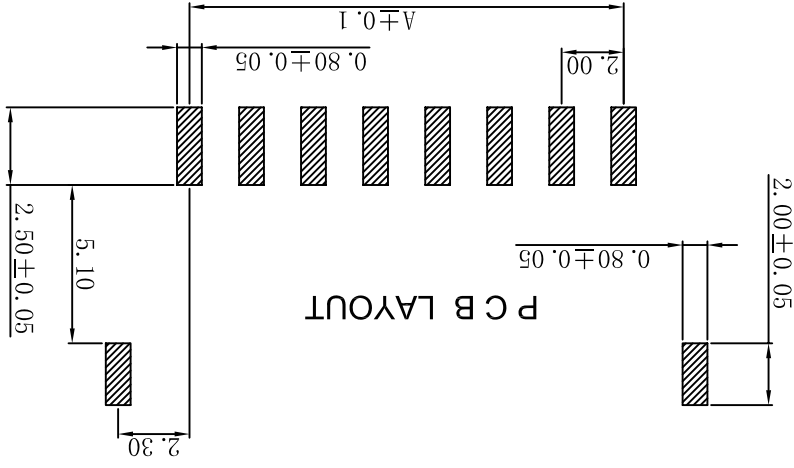

性能:

额定电流: 1A
 额定电压: 100V
 耐电压: 500V
 接触电阻: $\leq 20m\Omega$
 绝缘电阻: 500M Ω
 工作温度: $-20^{\circ}C \sim +85^{\circ}C$

塑件 (材质): LCP, UL94V-0
 插簧 (材质): 黄铜, 镀锡
 焊片 (材质): 磷青铜, 镀锡

孔位	A	B	C
2	2.00	8.00	4.80
3	4.00	10.00	6.80
4	6.00	12.00	8.80
5	8.00	14.00	10.80
6	10.00	16.00	12.80
7	12.00	18.00	14.80
8	14.00	20.00	16.80
9	16.00	22.00	18.80
10	18.00	24.00	20.80
11	20.00	26.00	22.80
12	22.00	28.00	24.80

NAME(INTENDED USE)	2.0 贴片/wafer	NAME(INTENDED USE)	2.0 贴片/wafer
MAT'L	X ² ± 2'	FINISH	AFC20-S**ACC-00
UNITS	X ⁴ ± 5'	Q'TY	
	X ⁴ ± 0.20		
	X ⁴ ± 0.15		
	X ⁴ ± 0.08		
	.XXX ⁴ ± 0.05		
THESE DRAWINGS AND SPECIFICATIONS ARE THE PROPERTY OF JU MING ELECTRON FACTORY. THE PROPERTY OF JU MING ELECTRON FACTORY AND SHALL NOT BE REPRODUCED OR USED IN ANY MANNER WITHOUT THE PRIOR WRITTEN CONSENT OF JU MING ELECTRON FACTORY.			
CHKD:		DR:	XFC 2010.05.08
APPD:		DWG NO.:	
PART NO.(INTENDED USE)	AFC20-S**ACC-00	TITLE:	2.0 贴片/wafer
SCALE	1:1		
			B