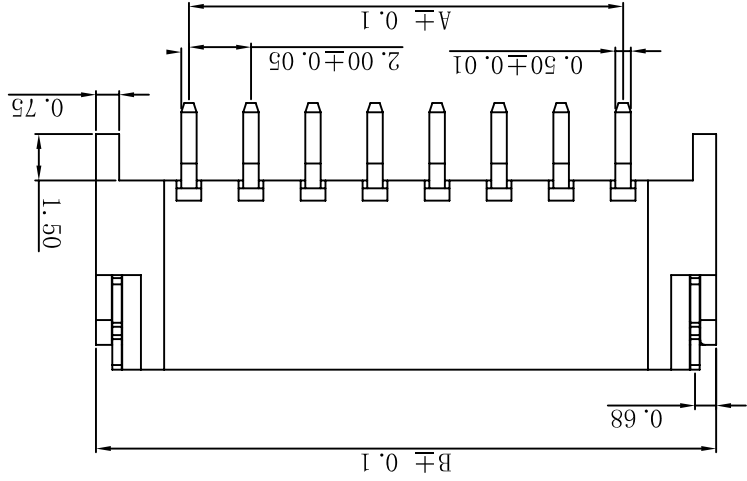

性能:

额定电流: 1A
 额定电压: 100V
 耐电压: 500V
 接触电阻: $\leq 20m\Omega$
 绝缘电阻: 500M Ω
 工作温度: $-20^{\circ}C \sim +85^{\circ}C$

塑件 (材质): LCP, UL94V-0
 插簧 (材质): 黄铜, 镀锡
 焊片 (材质): 磷青铜, 镀锡

孔位	A	B	C
2	2.00	8.00	4.80
3	4.00	10.00	6.80
4	6.00	12.00	8.80
5	8.00	14.00	10.80
6	10.00	16.00	12.80
7	12.00	18.00	14.80
8	14.00	20.00	16.80
9	16.00	22.00	18.80
10	18.00	24.00	20.80
11	20.00	26.00	22.80
12	22.00	28.00	24.80

NAME(INTENDED USE)	2.0 贴片/wafer	NAME(INTENDED USE)	2.0 贴片/wafer
MAT'L	X ² ± 2'	FINISH	AFC20-S**ACC-00
UNITS	X ⁴ ± 5'	Q'TY	
	X ⁴ ± 0.20		
	X ⁴ ± 0.15		
	X ⁴ ± 0.08		
	.XXX ⁴ ± 0.05		
THESE DRAWINGS AND SPECIFICATIONS ARE THE PROPERTY OF JU MING ELECTRON FACTORY. THE PROPERTY OF JU MING ELECTRON FACTORY AND SHALL NOT BE REPRODUCED OR USED IN ANY MANNER WITHOUT THE PRIOR WRITTEN CONSENT OF JU MING ELECTRON FACTORY.			
CHKD:		DR:	XFC 2010.05.08
APPD:		DWG NO.:	
PART NO.(INTENDED USE)	AFC20-S**ACC-00	TITLE:	2.0 贴片/wafer
SCALE	1:1		
			B