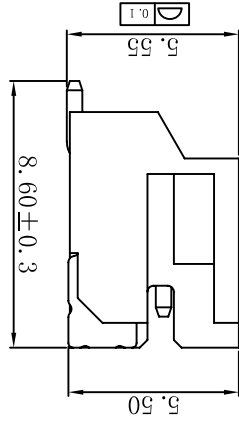

性能:

额定电流: 1A
 额定电压: 100V
 耐电压: 500V
 接触电阻: $\leq 20m\Omega$
 绝缘电阻: 500M Ω
 工作温度: $-20^{\circ}C \sim +85^{\circ}C$

塑件 (材质): LCP, UL94V-0
 插簧 (材质): 黄铜, 镀锡
 焊片 (材质): 磷青铜, 镀锡

孔位	A	B	C
2	2.00	8.00	4.80
3	4.00	10.00	6.80
4	6.00	12.00	8.80
5	8.00	14.00	10.80
6	10.00	16.00	12.80
7	12.00	18.00	14.80
8	14.00	20.00	16.80
9	16.00	22.00	18.80
10	18.00	24.00	20.80
11	20.00	26.00	22.80
12	22.00	28.00	24.80

NAME(INTENDED USE)	2.0 贴片/wafer	NAME(INTENDED USE)	2.0 贴片/wafer
MAT'L	X ² ± 2'	FINISH	AFC20-S**ACC-00
UNITS	X ⁴ ± 5'	Q'TY	
	X ⁴ ± 0.20		
	X ⁴ ± 0.15		
	X ⁴ ± 0.08		
	.XXX ⁴ ± 0.05		
THESE DRAWINGS AND SPECIFICATIONS ARE THE PROPERTY OF JU MING ELECTRON FACTORY. THE PROPERTY OF JU MING ELECTRON FACTORY AND SHALL NOT BE REPRODUCED OR USED IN ANY MANNER WITHOUT THE PRIOR WRITTEN CONSENT OF JU MING ELECTRON FACTORY.			
CHKD:		DR:	XFC 2010.05.08
APPD:		DWG NO.:	
PART NO.(INTENDED USE)	AFC20-S**ACC-00	TITLE:	2.0 贴片/wafer
SCALE	1:1		
			B