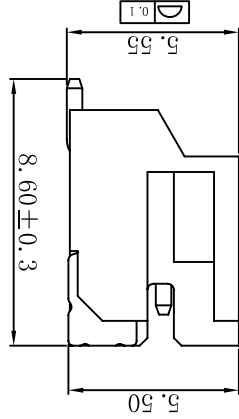

性能:

额定电流: 1A  
 额定电压: 100V  
 耐电压: 500V  
 接触电阻:  $\leq 20m\Omega$   
 绝缘电阻: 500M $\Omega$   
 工作温度:  $-20^{\circ}C \sim +85^{\circ}C$

塑件 (材质): LCP, UL94V-0  
 插簧 (材质): 黄铜, 镀锡  
 焊片 (材质): 磷青铜, 镀锡

孔位	A	B	C
2	2.00	8.00	4.80
3	4.00	10.00	6.80
4	6.00	12.00	8.80
5	8.00	14.00	10.80
6	10.00	16.00	12.80
7	12.00	18.00	14.80
8	14.00	20.00	16.80
9	16.00	22.00	18.80
10	18.00	24.00	20.80
11	20.00	26.00	22.80
12	22.00	28.00	24.80

NAME(INTENDED USE)	2.0 贴片/wafer	NAME(INTENDED USE)	2.0 贴片/wafer
MAT'L	X <sup>2</sup> ± 2'	FINISH	.XXX <sup>2</sup> ± 0.5'
UNITS	X <sup>2</sup> ± 5'	Q'TY	
THESE DRAWINGS AND SPECIFICATIONS ARE THE PROPERTY OF JU MING ELECTRON FACTORY. COPIED OR USED IN ANY MANNER WITHOUT THE PRIOR WRITTEN CONSENT OF JU MING ELECTRON FACTORY.			
DR:	XFC 2010.05.08	CHKD:	
APPD:	AFC20-S**ACC-00	DWG NO.:	
PART NO.(INTENDED USE)		TITLE: 2.0 贴片/wafer	
SCALE		1:1	
B		1/1	