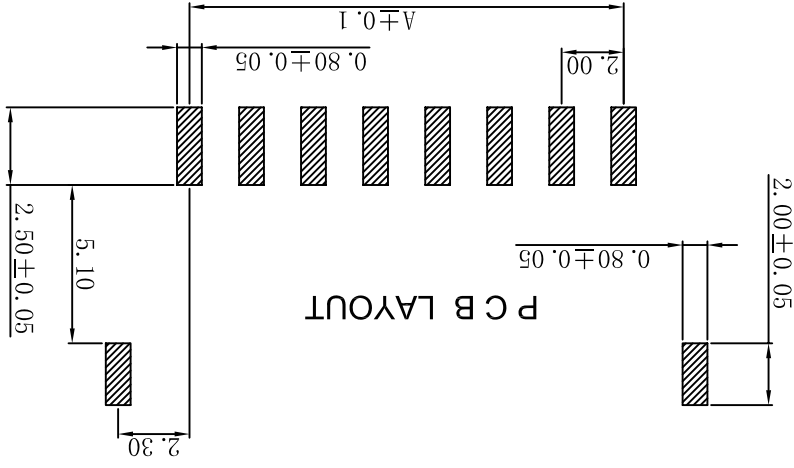

性能:

额定电流: 1A  
 额定电压: 100V  
 耐电压: 500V  
 接触电阻:  $\leq 20m\Omega$   
 绝缘电阻: 500M $\Omega$   
 工作温度:  $-20^{\circ}C \sim +85^{\circ}C$

塑件 (材质): LCP, UL94V-0  
 插簧 (材质): 黄铜, 镀锡  
 焊片 (材质): 磷青铜, 镀锡

孔位	A	B	C
2	2.00	8.00	4.80
3	4.00	10.00	6.80
4	6.00	12.00	8.80
5	8.00	14.00	10.80
6	10.00	16.00	12.80
7	12.00	18.00	14.80
8	14.00	20.00	16.80
9	16.00	22.00	18.80
10	18.00	24.00	20.80
11	20.00	26.00	22.80
12	22.00	28.00	24.80

NAME(INTENDED USE)	2.0 贴片/wafer	NAME(INTENDED USE)	2.0 贴片/wafer
MAT'L	X <sup>2</sup> ± 2'	FINISH	.XXX <sup>2</sup> ± 0.5'
UNITS	X <sup>2</sup> ± 5'	Q'TY	
THESE DRAWINGS AND SPECIFICATIONS ARE THE PROPERTY OF JU MING ELECTRON FACTORY. COPIED OR USED IN ANY MANNER WITHOUT THE PRIOR WRITTEN CONSENT OF JU MING ELECTRON FACTORY.			
DR:	XFC 2010.05.08	CHKD:	
APPD:	AFC20-S**ACC-00	DWG NO.:	
PART NO.(INTENDED USE)		TITLE: 2.0 贴片/wafer	
SCALE		1:1	
B		1/1	