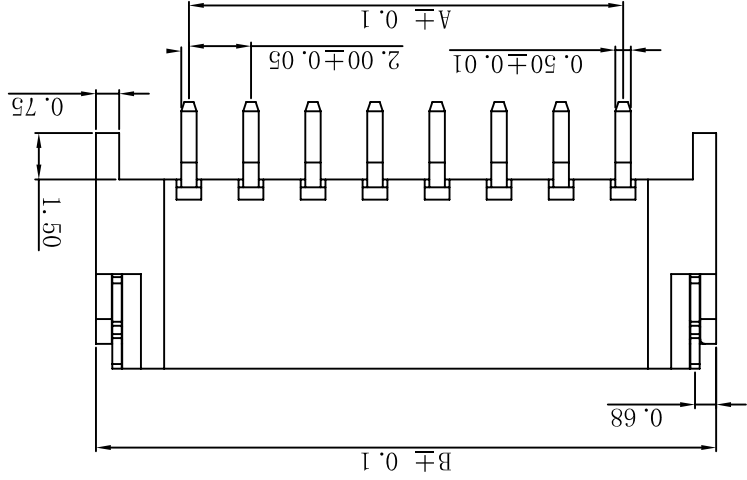

性能:

额定电流: 1A  
 额定电压: 100V  
 耐电压: 500V  
 接触电阻:  $\leq 20m\Omega$   
 绝缘电阻: 500M $\Omega$   
 工作温度:  $-20^{\circ}C \sim +85^{\circ}C$

塑件 (材质): LCP, UL94V-0  
 插簧 (材质): 黄铜, 镀锡  
 焊片 (材质): 磷青铜, 镀锡

孔位	A	B	C
2	2.00	8.00	4.80
3	4.00	10.00	6.80
4	6.00	12.00	8.80
5	8.00	14.00	10.80
6	10.00	16.00	12.80
7	12.00	18.00	14.80
8	14.00	20.00	16.80
9	16.00	22.00	18.80
10	18.00	24.00	20.80
11	20.00	26.00	22.80
12	22.00	28.00	24.80

NAME(INTENDED USE)	2.0 贴片/wafer	NAME(INTENDED USE)	2.0 贴片/wafer
MAT'L	X <sup>2</sup> ± 2'	FINISH	.XXX <sup>2</sup> ± 0.5'
UNITS	X <sup>2</sup> ± 5'	Q'TY	
THESE DRAWINGS AND SPECIFICATIONS ARE THE PROPERTY OF JU MING ELECTRON FACTORY. COPIED OR USED IN ANY MANNER WITHOUT THE PRIOR WRITTEN CONSENT OF JU MING ELECTRON FACTORY.			
DR:	XFC 2010.05.08	CHKD:	
APPD:	AFC20-S**ACC-00	DWG NO.:	
PART NO.(INTENDED USE)		TITLE: 2.0 贴片/wafer	
SCALE		1:1	
B		1/1	