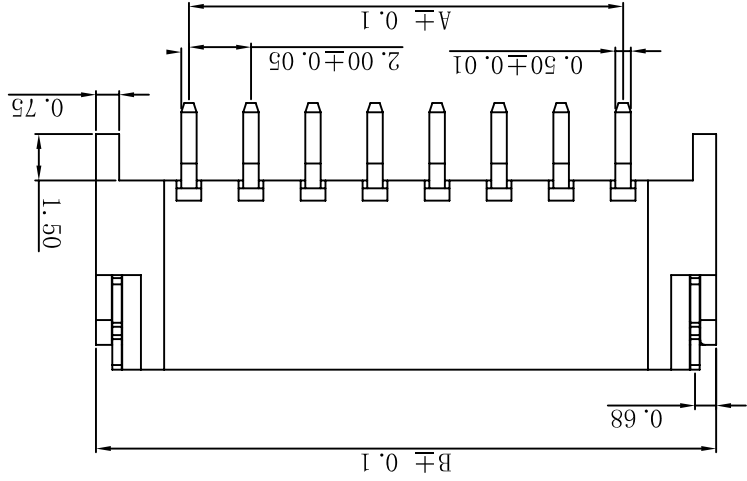

性能:

额定电流: 1A
 额定电压: 100V
 耐电压: 500V
 接触电阻: $\leq 20m\Omega$
 绝缘电阻: 500M Ω
 工作温度: $-20^{\circ}C \sim +85^{\circ}C$

塑件 (材质): LCP, UL94V-0
 插簧 (材质): 黄铜, 镀锡
 焊片 (材质): 磷青铜, 镀锡

孔位	A	B	C
2	2.00	8.00	4.80
3	4.00	10.00	6.80
4	6.00	12.00	8.80
5	8.00	14.00	10.80
6	10.00	16.00	12.80
7	12.00	18.00	14.80
8	14.00	20.00	16.80
9	16.00	22.00	18.80
10	18.00	24.00	20.80
11	20.00	26.00	22.80
12	22.00	28.00	24.80

NAME (INTENDED USE)	2.0 贴片/wafer	UNITS	X ± 5'	X ± 0.20	X ± 0.15	X ± 0.08	.XXX ± 0.05	.XXX ± 0.5'	FINISH			
PART NO. (INTENDED USE)	AFC20-S**ACC-00		X ± 1'									
APPD:												
CHKD:		Q'TY										
DR:	XFC 2010.05.08	THESE DRAWINGS AND SPECIFICATIONS ARE THE PROPERTY OF JU MING ELECTRON FACTORY. COPIED OR USED IN ANY MANNER WITHOUT THE PRIOR WRITTEN CONSENT OF JU MING ELECTRON FACTORY.										