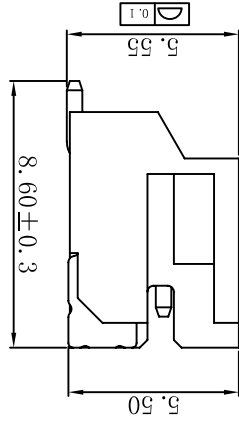

性能:

额定电流: 1A
 额定电压: 100V
 耐电压: 500V
 接触电阻: $\leq 20m\Omega$
 绝缘电阻: 500M Ω
 工作温度: $-20^{\circ}C \sim +85^{\circ}C$

塑件 (材质): LCP, UL94V-0
 插簧 (材质): 黄铜, 镀锡
 焊片 (材质): 磷青铜, 镀锡

孔位	A	B	C
2	2.00	8.00	4.80
3	4.00	10.00	6.80
4	6.00	12.00	8.80
5	8.00	14.00	10.80
6	10.00	16.00	12.80
7	12.00	18.00	14.80
8	14.00	20.00	16.80
9	16.00	22.00	18.80
10	18.00	24.00	20.80
11	20.00	26.00	22.80
12	22.00	28.00	24.80

NAME (INTENDED USE)	2.0 贴片/wafer	UNITS	X ± 5'	X ± 0.20	X ± 0.15	X ± 0.08	.XXX ± 0.05	.XXX ± 0.5'	FINISH			
PART NO. (INTENDED USE)	AFC20-S**ACC-00		X ± 1'									
APPD:												
CHKD:		Q'TY										
DR:	XFC 2010.05.08	THESE DRAWINGS AND SPECIFICATIONS ARE THE PROPERTY OF JU MING ELECTRON FACTORY. COPIED OR USED IN ANY MANNER WITHOUT THE PRIOR WRITTEN CONSENT OF JU MING ELECTRON FACTORY.										

TITLE:	2.0 贴片/wafer	DWG NO.:	
SCALE:	1:1		

深圳市钜硕电子有限公司

X-ON Electronics

Largest Supplier of Electrical and Electronic Components

Click to view similar products for [Headers & Wire Housings](#) category:

Click to view products by [JUSHUO](#) manufacturer: