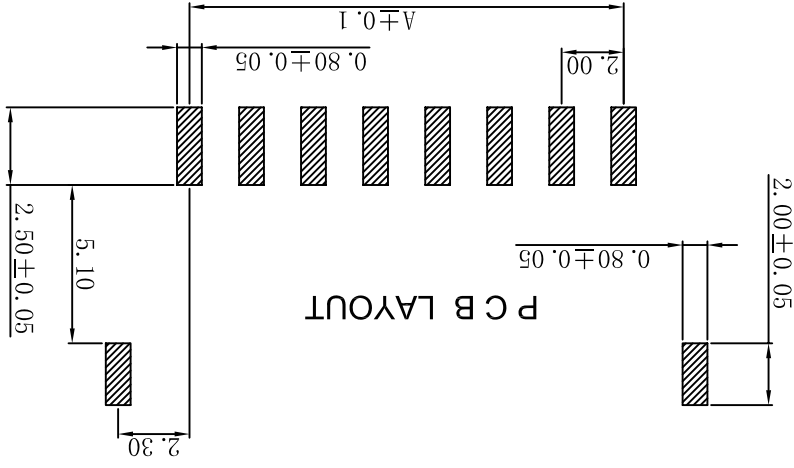

性能:

额定电流: 1A
 额定电压: 100V
 耐电压: 500V
 接触电阻: $\leq 20m\Omega$
 绝缘电阻: 500M Ω
 工作温度: $-20^{\circ}C \sim +85^{\circ}C$

塑件 (材质): LCP, UL94V-0
 插簧 (材质): 黄铜, 镀锡
 焊片 (材质): 磷青铜, 镀锡

孔位	A	B	C
2	2.00	8.00	4.80
3	4.00	10.00	6.80
4	6.00	12.00	8.80
5	8.00	14.00	10.80
6	10.00	16.00	12.80
7	12.00	18.00	14.80
8	14.00	20.00	16.80
9	16.00	22.00	18.80
10	18.00	24.00	20.80
11	20.00	26.00	22.80
12	22.00	28.00	24.80

NAME (INTENDED USE)	2.0 贴片/wafer	UNITS	X ± 5'	X ± 0.20	X ± 0.15	X ± 0.08	.XXX ± 0.05	.XXX ± 0.5'	FINISH			
PART NO. (INTENDED USE)	AFC20-S**ACC-00		X ± 1'									
APPD:												
CHKD:		Q'TY										
DR:	XFC 2010.05.08	THESE DRAWINGS AND SPECIFICATIONS ARE THE PROPERTY OF JU MING ELECTRON FACTORY. COPIED OR USED IN ANY MANNER WITHOUT THE PRIOR WRITTEN CONSENT OF JU MING ELECTRON FACTORY.										