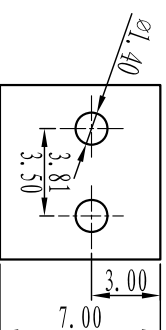

材料及电镀/Material

塑件/Housing: PA66, UL94V-0

焊针/Pin header: Brass, Tin plated

TOLERANCES EXCEPT AS NOTED