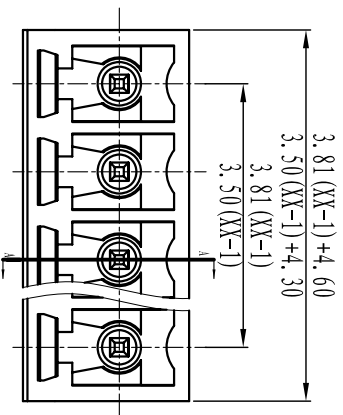

Cixi Dibo Electronics Co.,LTD

产品规格书
product specification

电气性能/Electrical

参考标准/Standard: UL IEC
额定电压/Rated voltage: 300V 250V
额定电流/Rated current: 8A 10A
接触电阻/Contact resistance: 20m Ω

耐电压/Withstanding voltage: AC2000V/1Min

绝缘电阻/Insulation resistance: 500M Ω /DC500V

机械性能/Mechanical

温度范围/Temp.Range: -40 $^{\circ}$ C $^{+}$ 105 $^{\circ}$ C

瞬间温度/MAX Soldering: +250 $^{\circ}$ C, for 5 Sec

尺寸/Dimensions

间距/Pitch: 3.81mm/3.50mm

极数/Poles: 2P-24P

材料及电镀/Material

塑件/Housing: PA66, UL94V-0

焊针/Pin header: Brass, Tin plated

TOLERANCES EXCEPT AS NOTED