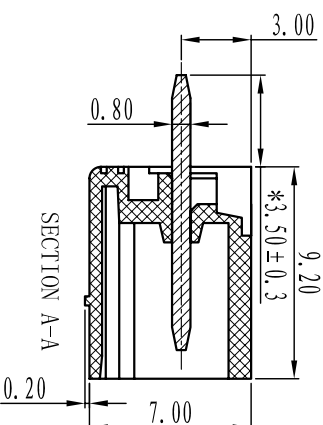

Cixi Dibo Electronics Co.,LTD

产品规格书
product specification

电气性能/Electrical

参考标准/Standard: UL IEC
额定电压/Rated voltage: 300V 250V
额定电流/Rated current: 8A 10A
接触电阻/Contact resistance: 20m Ω

耐电压/Withstanding voltage: AC2000V/1Min

绝缘电阻/Insulation resistance: 500M Ω /DC500V

机械性能/Mechanical

温度范围/Temp.Range: -40 $^{\circ}$ C $^{+}$ 105 $^{\circ}$ C

瞬间温度/MAX Soldering: +250 $^{\circ}$ C, for 5 Sec

尺寸/Dimensions

间距/Pitch: 3.81mm/3.50mm

极数/Poles: 2P-24P

材料及电镀/Material

塑件/Housing: PA66, UL94V-0

焊针/Pin header: Brass, Tin plated

TOLERANCES EXCEPT AS NOTED