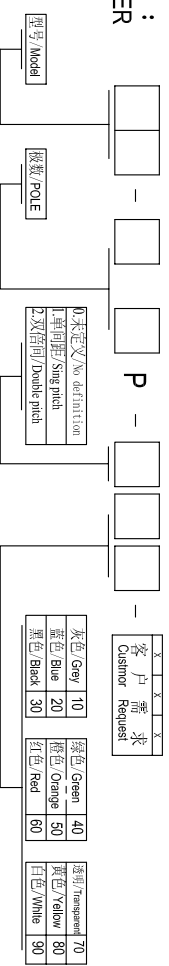

DORABO[®] Cixi Dibo Electronics Co.,LTD

产品规格书
product specification

电气性能/Electrical

参考标准/Standard: UL IEC
 额定电压/Rated voltage: 300V 320V
 额定电流/Rated current: 15A 20A
 接触电阻/Contact resistance: 20m Ω

耐电压/Withstanding voltage: AC2000V/1Min

绝缘电阻/Insulation resistance: 500M Ω /DC5000V

机械性能/Mechanical

温度范围/Temp.Range: -40 $^{\circ}$ C~+105 $^{\circ}$ C
 瞬间温度/MAX Soldering: +250 $^{\circ}$ C, for 5 Sec

尺寸/Dimensions

间距/Pitch: 5.00mm, 5.08mm

极数/Poles: 2P-24P

材料及电镀/Material

塑件/Housing: PA66, UL94V-0
 焊针/Pin header: Brass, Tin plated
 螺母/Nut: M2.5 Brass

TOLERANCES EXCEPT AS NOTED

	linear dimension	fillet	chamfer	short angle sid	≡	□	∥	⊥
variable range	over 6 to 6	over 30 to 120	over 480 to 480	over 480 to 480	all	over 6 to 6	over 10 to 10	over 50 to 50
tolerance	±0.1 to ±0.2	±0.3 to ±0.5	±0.9 to ±0.2	±0.5 to ±1	1 $^{\circ}$ to 30 $^{\circ}$	0.5 to 0.025	0.06 to 0.12	0.4 to 0.4

订购方式: HOW TO ORDER

单位/UNITS mm 尺寸/SIZE A4 比例/SCALE

Cixi Dibo Electronics Co.,LTD

名称/NAME DB2EVM-5.0/5.08

第一视角/FIRST ANGLE PROJECTION

X-ON Electronics

Largest Supplier of Electrical and Electronic Components