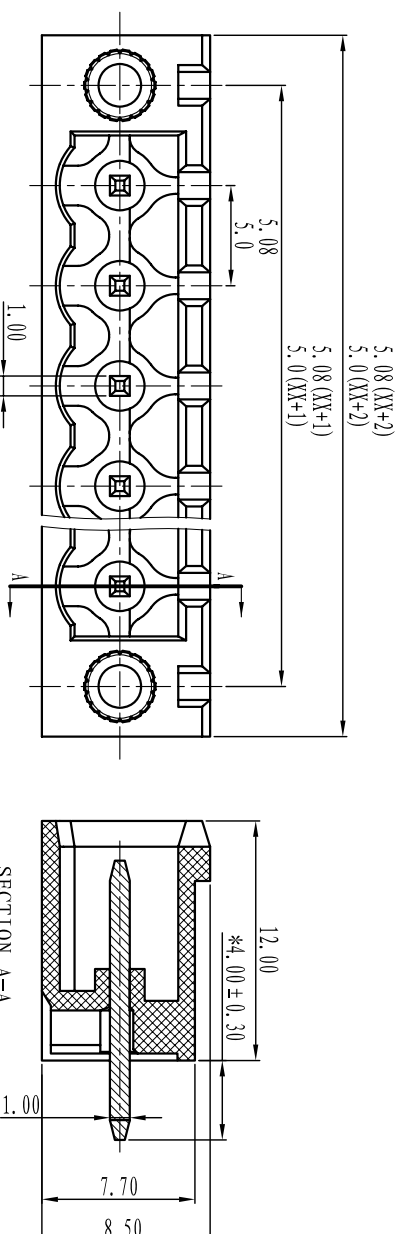

绝缘电阻/Insulation resistance: 500M Ω /DC5000V

机械性能/Mechanical

温度范围/Temp.Range: -40 $^{\circ}$ C~+105 $^{\circ}$ C
 瞬间温度/MAX Soldering: +250 $^{\circ}$ C, for 5 Sec

尺寸/Dimensions

间距/Pitch: 5.00mm, 5.08mm

极数/Poles: 2P-24P

材料及电镀/Material

塑件/Housing: PA66, UL94V-0
 焊针/Pin header: Brass, Tin plated
 螺母/Nut: M2.5 Brass

TOLERANCES EXCEPT AS NOTED

	linear dimension	fillet	chamfer	short angle sid	≡	□	∥	⊥
variable range	over 6 to 6	over 30 to 120	over 480 to 480	over 480 to 480	all	over 6 to 6	over 10 to 10	over 50 to 50
tolerance	±0.1 to ±0.2	±0.3 to ±0.5	±0.9 to ±0.2	±0.5 to ±1	1 $^{\circ}$ to 30 $^{\circ}$	0.5 to 0.025	0.06 to 0.12	0.4 to 0.4

订购方式: HOW TO ORDER

单位/UNITS mm 尺寸/SIZE A4 比例/SCALE

Cixi Dibo Electronics Co.,LTD

名称/NAME DB2EVM-5.0/5.08

第一视角/FIRST ANGLE PROJECTION

X-ON Electronics

Largest Supplier of Electrical and Electronic Components