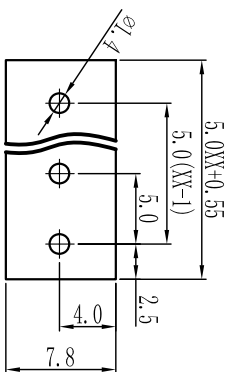

# Cixi Dibo Electronics Co., LTD

产品规格书  
product specification

**P.C.B. LAYOUT**

电气性能/Electrical  
 参考标准/Standard: UL IEC  
 额定电压/Rated voltage: 300V 250V  
 额定电流/Rated current: 8A 15A  
 接触电阻/Contact resistance:  $20m\Omega$   
 使用线径/Wire range: 26-14AWG 1.5mm<sup>2</sup>  
 耐电压/Withstanding voltage: AC2000V/1Min  
 绝缘电阻/Insulation resistance: 500M $\Omega$ /DC500V

机械性能/Mechanical  
 温度范围/Temp.Range: -40°C+105°C  
 扭矩/Torque: 0.4Nm(3.5lb`in)  
 剥线长度/Strip length: 6-7mm

尺寸/Dimensions  
 间距/Pitch: 5.0mm  
 极数/Poles: 2P-24P

材料及电镀/Material  
 塑件/Housing: PA66, UL94V-0  
 螺丝/Screws: M2.5, steel Zinc plated  
 方针/Pin header: Brass, Ni plated  
 弹片/Shrapnel: Phosphor bronze, Ni plated

TOLERANCES EXCEPT AS NOTED

linear dimension(Tolerances Standard GB/T 14486-2009)

	≡	—	□	//	⊥											
tolerance	±0.1	±0.14	±0.19	±0.25	±0.32	±0.43	±0.57	±0.72	±0.88	±1.05	±1.25	0.5	0.025	0.06	0.12	0.4
variable range	6 to	6 to	10 to	18 to	30 to	50 to	80 to	120 to	160 to	200 to	250 to	all	5 to	5 to	30 to	120 to
over	6	10	18	30	50	80	120	160	200	250			5	30	120	

订购方式:  
HOW TO ORDER

单位/UNITS mm 尺寸/SIZE A4 比例/SCALE 比例

Cixi Dibo Electronics Co., LTD 名称/NAME DB126V-5.0