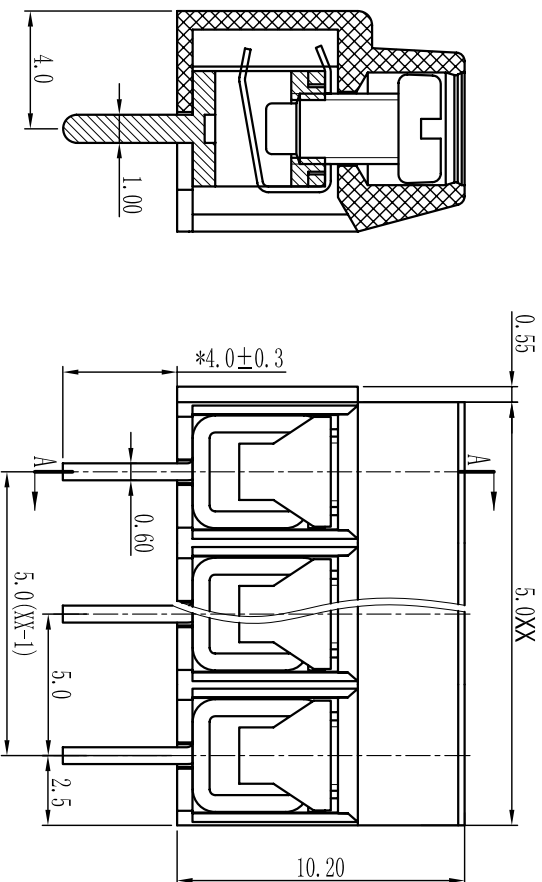

# Cixi Dibo Electronics Co., LTD

产品规格书  
product specification

**P.C.B. LAYOUT**

电气性能/Electrical  
 参考标准/Standard: UL IEC  
 额定电压/Rated voltage: 300V 250V  
 额定电流/Rated current: 8A 15A  
 接触电阻/Contact resistance:  $20m\Omega$   
 使用线径/Wire range: 26-14AWG 1.5mm<sup>2</sup>  
 耐电压/Withstanding voltage: AC2000V/1Min  
 绝缘电阻/Insulation resistance: 500M $\Omega$ /DC500V

机械性能/Mechanical  
 温度范围/Temp.Range: -40°C+105°C  
 扭矩/Torque: 0.4Nm(3.5lb`in)  
 剥线长度/Strip length: 6-7mm

尺寸/Dimensions  
 间距/Pitch: 5.0mm  
 极数/Poles: 2P-24P

材料及电镀/Material  
 塑件/Housing: PA66, UL94V-0  
 螺丝/Screws: M2.5, steel Zinc plated  
 方针/Pin header: Brass, Ni plated  
 弹片/Shrapnel: Phosphor bronze, Ni plated

TOLERANCES EXCEPT AS NOTED

linear dimension(Tolerances Standard GB/T 14486-2009)

	≡	—	□	//	⊥											
tolerance	±0.1	±0.14	±0.19	±0.25	±0.32	±0.43	±0.57	±0.72	±0.88	±1.05	±1.25	0.5	0.025	0.06	0.12	0.4
variable range	6 to	6 to	10 to	18 to	30 to	50 to	80 to	120 to	160 to	200 to	250 to	all	5 to	5 to	30 to	120 to
over	6	10	18	30	50	80	120	160	200	250			5	30	120	

订购方式:  
HOW TO ORDER

单位/UNITS mm 尺寸/SIZE A4 比例/SCALE 比例

Cixi Dibo Electronics Co., LTD 名称/NAME DB126V-5.0