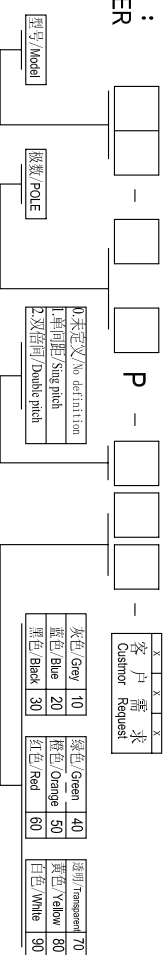

# Cixi Dibo Electronics Co., LTD

产品规格书  
product specification

**P.C.B. LAYOUT**

电气性能/Electrical  
 参考标准/Standard: UL IEC  
 额定电压/Rated voltage: 300V 250V  
 额定电流/Rated current: 8A 15A  
 接触电阻/Contact resistance:  $20m\Omega$   
 使用线径/Wire range: 26-14AWG 1.5mm<sup>2</sup>  
 耐电压/Withstanding voltage: AC2000V/1Min  
 绝缘电阻/Insulation resistance: 500M $\Omega$ /DC500V

机械性能/Mechanical  
 温度范围/Temp.Range: -40°C+105°C  
 扭矩/Torque: 0.4Nm(3.5lb`in)  
 剥线长度/Strip length: 6-7mm

尺寸/Dimensions  
 间距/Pitch: 5.0mm  
 极数/Poles: 2P-24P

材料及电镀/Material  
 塑件/Housing: PA66, UL94V-0  
 螺丝/Screws: M2.5, steel Zinc plated  
 方针/Pin header: Brass, Ni plated  
 弹片/Shrapnel: Phosphor bronze, Ni plated

TOLERANCES EXCEPT AS NOTED

linear dimension(Tolerances Standard GB/T 14486-2009)

	≡	—	□	//	⊥											
tolerance	±0.1	±0.14	±0.19	±0.25	±0.32	±0.43	±0.57	±0.72	±0.88	±1.05	±1.25	0.5	0.025	0.06	0.12	0.4
variable range	6 to	6 to	10 to	18 to	30 to	50 to	80 to	120 to	160 to	200 to	250 to	all	5 to	5 to	30 to	120 to
over	6	10	18	30	50	80	120	160	200	250			5	30	120	

订购方式:  
HOW TO ORDER

单位/UNITS mm 尺寸/SIZE A4 比例/SCALE 比例

Cixi Dibo Electronics Co., LTD 名称/NAME DB126V-5.0