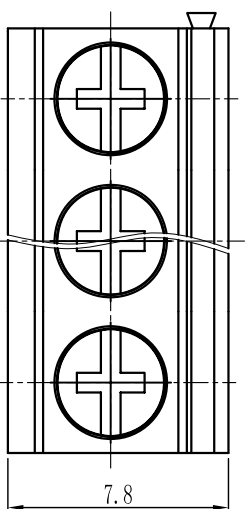

# Cixi Dibo Electronics Co., LTD

产品规格书  
product specification

**P.C.B. LAYOUT**

电气性能/Electrical  
 参考标准/Standard: UL IEC  
 额定电压/Rated voltage: 300V 250V  
 额定电流/Rated current: 8A 15A  
 接触电阻/Contact resistance:  $20m\Omega$   
 使用线径/Wire range: 26-14AWG 1.5mm<sup>2</sup>  
 耐电压/Withstanding voltage: AC2000V/1Min  
 绝缘电阻/Insulation resistance: 500M $\Omega$ /DC500V

机械性能/Mechanical  
 温度范围/Temp.Range: -40°C+105°C  
 扭矩/Torque: 0.4Nm(3.5lb`in)  
 剥线长度/Strip length: 6-7mm

尺寸/Dimensions  
 间距/Pitch: 5.0mm  
 极数/Poles: 2P-24P

材料及电镀/Material  
 塑件/Housing: PA66, UL94V-0  
 螺丝/Screws: M2.5, steel Zinc plated  
 方针/Pin header: Brass, Ni plated  
 弹片/Shrapnel: Phosphor bronze, Ni plated

TOLERANCES EXCEPT AS NOTED

linear dimension(Tolerances Standard GB/T 14486-2009)

	≡	—	□	//	⊥											
tolerance	±0.1	±0.14	±0.19	±0.25	±0.32	±0.43	±0.57	±0.72	±0.88	±1.05	±1.25	0.5	0.025	0.06	0.12	0.4
variable range	6 to	6 to	10 to	18 to	30 to	50 to	80 to	120 to	160 to	200 to	250 to	all	5 to	5 to	30 to	120 to
over	6	10	18	30	50	80	120	160	200	250			5	30	120	

订购方式:  
HOW TO ORDER

单位/UNITS mm 尺寸/SIZE A4 比例/SCALE 比例

Cixi Dibo Electronics Co., LTD 名称/NAME DB126V-5.0