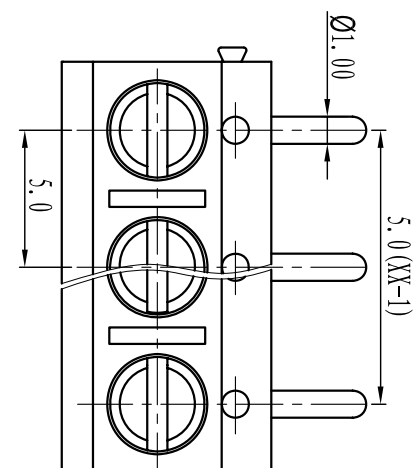

Cixi Dibo Electronics Co., LTD

产品规格书
product specification

TOLERANCES EXCEPT AS NOTED

linear dimension/Tolerances Standard GB/T 14486-2008)

tolerance	±0.1	±0.14	±0.19	±0.25	±0.32	±0.43	±0.57	±0.72	±0.88	±1.05	±1.25	0.5	0.025	0.06	0.12	0.4
variable range	6 to	6 to	10 to	18 to	30 to	50 to	80 to	120 to	160 to	200 to	250 to	all	5 to	5 to	30 to	120 to
over	6	10	18	30	50	80	120	160	200	250			5	5	30	120

订购方式：
HOW TO ORDER

电气性能/Electrical
 参考标准/Standard: UL IEC
 额定电压/Rated voltage: 250V 250V
 额定电流/Rated current: 16A 17.5A
 接触电阻/Contact resistance: 20mΩ
 使用线径/Wire range: 22-14AWG 1.5mm²
 耐电压/Withstanding voltage: AC2000V/1Min
 绝缘电阻/Insulation resistance: 500MΩ/DC300V
 机械性能/Mechanical
 温度范围/Temp Range: -40°C~+120°C
 扭矩/Torque: 0.4Nm(3.5lb·in)
 剥线长度/Strip length: 4.5-5mm

尺寸/Dimensions
 间距/Pitch: 5.0mm
 极数/Poles: 2P-24P

材质及电镀/Material
 塑件/Housing: PBT, UL94V-0
 螺丝/Screws: M2.5, steel Zinc plated
 方针/Pin header: Brass, Snee plated
 弹片/Shrapnel: Phosphor bronze, Ni plated

本色/Grey	10	绿色/Green	40	透明/Transparent	70
蓝色/Blue	20	棕色/Orange	50	黄色/Yellow	80
黑色/Black	30	白色/Red	60	白色/White	90

单位/UNITS mm 尺寸/SIZE A4 比例/SCALE 比例

Cixi Dibo Electronics Co., LTD

第一视角/THIRD ANGLE PROJECTION