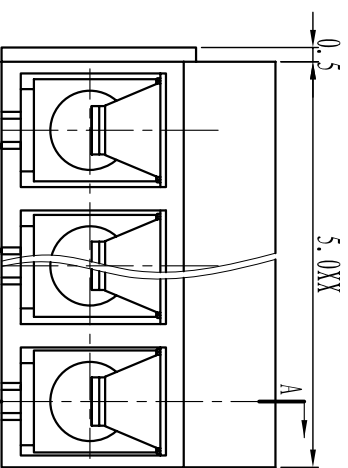

Cixi Dibo Electronics Co., LTD

产品规格书
product specification

TOLERANCES EXCEPT AS NOTED

linear dimension/Tolerances Standard GB/T 14486-2008)

tolerance	±0.1	±0.14	±0.19	±0.25	±0.32	±0.43	±0.57	±0.72	±0.88	±1.05	±1.25	0.5	0.025	0.06	0.12	0.4
variable range	6 to	6 to	10 to	18 to	30 to	50 to	80 to	120 to	160 to	200 to	250 to	all	5 to	5 to	30 to	120 to
over	6	10	18	30	50	80	120	160	200	250			5	5	30	120

订购方式：
HOW TO ORDER

电气性能/Electrical
 参考标准/Standard: UL IEC
 额定电压/Rated voltage: 250V 250V
 额定电流/Rated current: 16A 17.5A
 接触电阻/Contact resistance: 20mΩ
 使用线径/Wire range: 22-14AWG 1.5mm²
 耐电压/Withstanding voltage: AC2000V/1Min
 绝缘电阻/Insulation resistance: 500MΩ/DC300V
 机械性能/Mechanical
 温度范围/Temp Range: -40°C~+120°C
 扭矩/Torque: 0.4Nm(3.5lb·in)
 剥线长度/Strip length: 4.5-5mm

尺寸/Dimensions
 间距/Pitch: 5.0mm
 极数/Poles: 2P-24P

材质及电镀/Material
 塑件/Housing: PBT, UL94V-0
 螺丝/Screws: M2.5, steel Zinc plated
 方针/Pin header: Brass, Snee plated
 弹片/Shrapnel: Phosphor bronze, Ni plated

本色/Grey	10	绿色/Green	40	透明/Transparent	70
蓝色/Blue	20	棕色/Orange	50	黄色/Yellow	80
黑色/Black	30	白色/Red	60	白色/White	90

单位/UNITS mm 尺寸/SIZE A4 比例/SCALE 比例

Cixi Dibo Electronics Co., LTD

第一视角/THIRD ANGLE PROJECTION