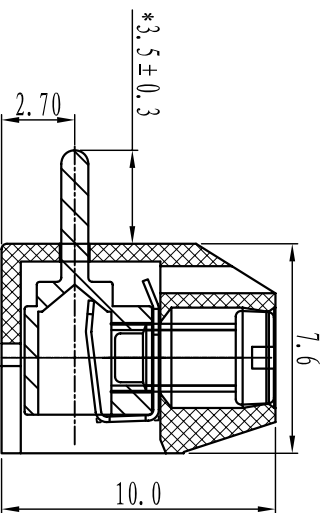

Cixi Dibo Electronics Co., LTD

产品规格书
product specification

TOLERANCES EXCEPT AS NOTED

linear dimension/Tolerances Standard GB/T 14486-2008)

tolerance	±0.1	±0.14	±0.19	±0.25	±0.32	±0.43	±0.57	±0.72	±0.88	±1.05	±1.25	0.5	0.025	0.06	0.12	0.4
variable range	6 to	6 to	10 to	18 to	30 to	50 to	80 to	120 to	160 to	200 to	250 to	all	5 to	5 to	30 to	120 to
over	6	10	18	30	50	80	120	160	200	250			5	5	30	120

订购方式：
HOW TO ORDER

电气性能/Electrical
 参考标准/Standard: UL IEC
 额定电压/Rated voltage: 250V 250V
 额定电流/Rated current: 16A 17.5A
 接触电阻/Contact resistance: 20mΩ
 使用线径/Wire range: 22-14AWG 1.5mm²
 耐电压/Withstanding voltage: AC2000V/1Min
 绝缘电阻/Insulation resistance: 500MΩ/DC300V
 机械性能/Mechanical
 温度范围/Temp Range: -40°C~+120°C
 扭矩/Torque: 0.4Nm(3.5lb·in)
 剥线长度/Strip length: 4.5-5mm

尺寸/Dimensions
 间距/Pitch: 5.0mm
 极数/Poles: 2P-24P

材质及电镀/Material
 塑件/Housing: PBT, UL94V-0
 螺丝/Screws: M2.5, steel Zinc plated
 方针/Pin header: Brass, Snee plated
 弹片/Shrapnel: Phosphor bronze, Ni plated

本色/Grey	10	绿色/Green	40	透明/Transparent	70
蓝色/Blue	20	棕色/Orange	50	黄色/Yellow	80
黑色/Black	30	白色/Red	60	白色/White	90

单位/UNITS mm 尺寸/SIZE A4 比例/SCALE 比例

Cixi Dibo Electronics Co., LTD

第一视角/THIRD ANGLE PROJECTION