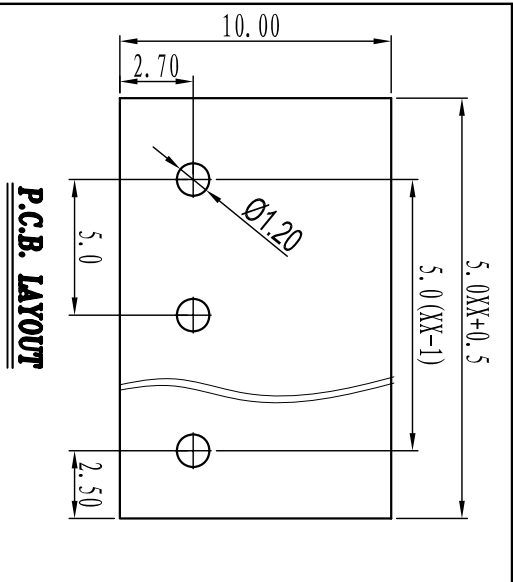

Cixi Dibo Electronics Co., LTD

产品规格书
product specification

TOLERANCES EXCEPT AS NOTED

linear dimension/Tolerances Standard GB/T 14486-2008)

tolerance	±0.1	±0.14	±0.19	±0.25	±0.32	±0.43	±0.57	±0.72	±0.88	±1.05	±1.25	0.5	0.025	0.06	0.12	0.4
variable range	6 to	6 to	10 to	18 to	30 to	50 to	80 to	120 to	160 to	200 to	250 to	all	5 to	5 to	30 to	120 to
over	6	10	18	30	50	80	120	160	200	250			5	5	30	120

订购方式：
HOW TO ORDER

电气性能/Electrical
 参考标准/Standard: UL IEC
 额定电压/Rated voltage: 250V 250V
 额定电流/Rated current: 16A 17.5A
 接触电阻/Contact resistance: 20mΩ
 使用线径/Wire range: 22-14AWG 1.5mm²
 耐电压/Withstanding voltage: AC2000V/1Min
 绝缘电阻/Insulation resistance: 500MΩ/DC300V
 机械性能/Mechanical
 温度范围/Temp Range: -40°C~+120°C
 扭矩/Torque: 0.4Nm(3.5lb·in)
 剥线长度/Strip length: 4.5-5mm

尺寸/Dimensions
 间距/Pitch: 5.0mm
 极数/Poles: 2P-24P

材质及电镀/Material
 塑件/Housing: PBT, UL94V-0
 螺丝/Screws: M2.5, steel Zinc plated
 方针/Pin header: Brass, Snee plated
 弹片/Shrapnel: Phosphor bronze, Ni plated

本色/Grey	10	绿色/Green	40	透明/Transparent	70
蓝色/Blue	20	棕色/Orange	50	黄色/Yellow	80
黑色/Black	30	白色/Red	60	白色/White	90

单位/UNITS mm 尺寸/SIZE A4 比例/SCALE 比例

Cixi Dibo Electronics Co., LTD

第一视角/THIRD ANGLE PROJECTION