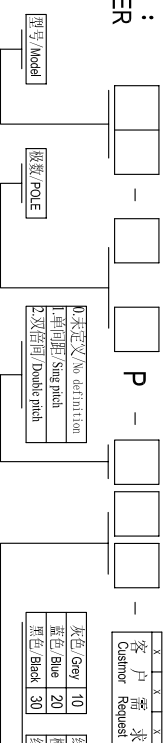

Cixi Dibo Electronics Co., LTD

产品规格书
product specification

TOLERANCES EXCEPT AS NOTED

linear dimension/Tolerances Standard GB/T 14486-2008)

tolerance	±0.1	±0.14	±0.19	±0.25	±0.32	±0.43	±0.57	±0.72	±0.88	±1.05	±1.25	0.5	0.025	0.06	0.12	0.4
variable range	6 to	6 to	10 to	18 to	30 to	50 to	80 to	120 to	160 to	200 to	250 to	all	5 to	5 to	30 to	120 to
over	6	10	18	30	50	80	120	160	200	250			5	5	30	120

订购方式：
HOW TO ORDER

电气性能/Electrical
 参考标准/Standard: UL IEC
 额定电压/Rated voltage: 250V 250V
 额定电流/Rated current: 16A 17.5A
 接触电阻/Contact resistance: 20mΩ
 使用线径/Wire range: 22-14AWG 1.5mm²
 耐电压/Withstanding voltage: AC2000V/1Min
 绝缘电阻/Insulation resistance: 500MΩ/DC300V
 机械性能/Mechanical
 温度范围/Temp Range: -40°C~+120°C
 扭矩/Torque: 0.4Nm(3.5lb·in)
 剥线长度/Strip length: 4.5-5mm

尺寸/Dimensions
 间距/Pitch: 5.0mm
 极数/Poles: 2P-24P

材质及电镀/Material
 塑件/Housing: PBT, UL94V-0
 螺丝/Screws: M2.5, steel Zinc plated
 方针/Pin header: Brass, Snee plated
 弹片/Shrapnel: Phosphor bronze, Ni plated

本色/Grey	10	绿色/Green	40	透明/Transparent	70
蓝色/Blue	20	棕色/Orange	50	黄色/Yellow	80
黑色/Black	30	白色/Red	60	白色/White	90

单位/UNITS mm 尺寸/SIZE A4 比例/SCALE 比例

Cixi Dibo Electronics Co., LTD

第一视角/THIRD ANGLE PROJECTION