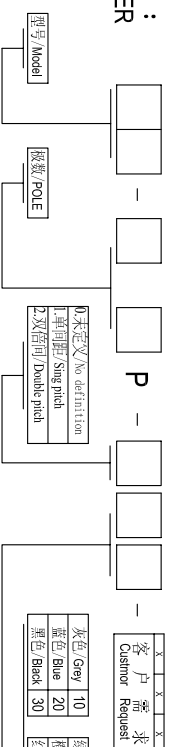

Cixi Dibo Electronics Co., LTD

产品规格书
THE SPEC SHEET

订购方式：
HOW TO ORDER

0: 未定义/No definition	灰色/Grey 10	绿色/Green 40	透明/Transparent 70
1: 单间距/Single pitch	蓝色/Blue 20	棕色/Orange 50	黄色/Yellow 80
2: 双间距/Double pitch	黑色/Black 30	红色/Red 60	白色/White 90

机械性能/Mechanical
 温度范围/Temp. Range: -40°C~+105°C
 扭矩/Torque: 0.4Nm(3.541lb·in)
 剥线长度/Strip length: 6-7mm

尺寸/Dimensions
 间距/Pitch: 5.0mm
 极数/Poles: 2P-24P
材料及电镀/Material
 塑件/Housing: PA66, UL94V-0
 螺丝/Screws: M2.5, steel Zinc plated
 方块/Cage: Brass, Ni plated
 焊脚/Pin header: Brass, Sile plated

	linear dimension (Tolerances Standard GB/T 14486-2008)															
variable range	over 6 to 6	over 10 to 10	over 18 to 18	over 30 to 30	over 50 to 50	over 80 to 80	over 120 to 120	over 160 to 160	over 200 to 200	over 250 to 250	all to 5	over 5 to 30	over 30 to 120	over 120 to 120		
tolerance	±0.1	±0.14	±0.19	±0.25	±0.32	±0.43	±0.57	±0.72	±0.88	±1.05	±1.25	0.5	0.025	0.06	0.12	0.4

单位/UNITS	mm	尺寸/SIZE	A4	比例/SCALE	比例
Cixi Dibo Electronics Co., LTD					
名称/NAME	DB12TV-5.0/5.08				
第一视角/THIRD ANGLE PROJECTION					

X-ON Electronics

Largest Supplier of Electrical and Electronic Components