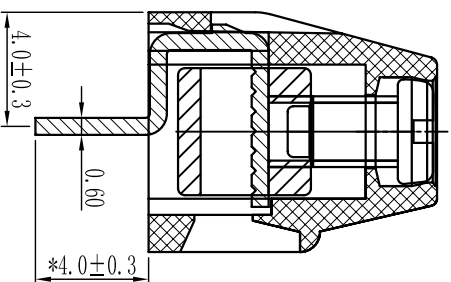

Cixi Dibo Electronics Co., LTD

产品规格书
THE SPEC SHEET

订购方式：
HOW TO ORDER

0: 未定义/No definition	灰色/Grey 10	绿色/Green 40	透明/Transparent 70
1: 单间距/Single pitch	蓝色/Blue 20	棕色/Orange 50	黄色/Yellow 80
2: 双间距/Double pitch	黑色/Black 30	红色/Red 60	白色/White 90

机械性能/Mechanical
 温度范围/Temp. Range: -40°C~+105°C
 扭矩/Torque: 0.4Nm(3.541lb·in)
 剥线长度/Strip length: 6-7mm

尺寸/Dimensions
 间距/Pitch: 5.0mm
 极数/Poles: 2P-24P
材料及电镀/Material
 塑件/Housing: PA66, UL94V-0
 螺丝/Screws: M2.5, steel Zinc plated
 方块/Cage: Brass, Ni plated
 焊脚/Pin header: Brass, Sile plated

	linear dimension (Tolerances Standard GB/T 14486-2008)															
variable range	over 6 to 6	over 10 to 10	over 18 to 18	over 30 to 30	over 50 to 50	over 80 to 80	over 120 to 120	over 160 to 160	over 200 to 200	over 250 to 250	all to 5	over 5 to 30	over 30 to 120	over 120 to 120		
tolerance	±0.1	±0.14	±0.19	±0.25	±0.32	±0.43	±0.57	±0.72	±0.88	±1.05	±1.25	0.5	0.025	0.06	0.12	0.4