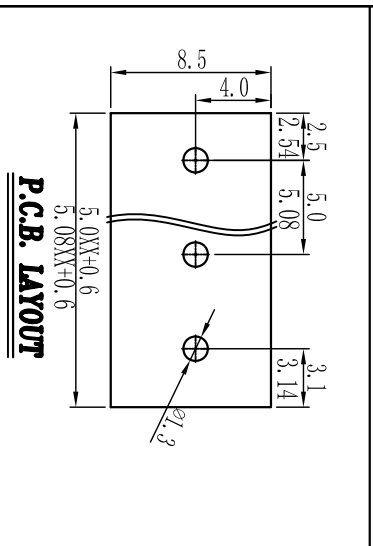

Cixi Dibo Electronics Co., LTD

产品规格书
THE SPEC SHEET

订购方式：
HOW TO ORDER

0: 未定义/No definition	灰色/Grey 10	绿色/Green 40	透明/Transparent 70
1: 单间距/Single pitch	蓝色/Blue 20	棕色/Orange 50	黄色/Yellow 80
2: 双间距/Double pitch	黑色/Black 30	红色/Red 60	白色/White 90

机械性能/Mechanical
 温度范围/Temp. Range: -40°C~+105°C
 扭矩/Torque: 0.4Nm(3.541lb·in)
 剥线长度/Strip length: 6-7mm

尺寸/Dimensions
 间距/Pitch: 5.0mm
 极数/Poles: 2P-24P
材料及电镀/Material
 塑件/Housing: PA66, UL94V-0
 螺丝/Screws: M2.5, steel Zinc plated
 方块/Cage: Brass, Ni plated
 焊脚/Pin header: Brass, Sile plated

	linear dimension (Tolerances Standard GB/T 14486-2008)															
variable range	over 6 to 6	over 10 to 10	over 18 to 18	over 30 to 30	over 50 to 50	over 80 to 80	over 120 to 120	over 160 to 160	over 200 to 200	over 250 to 250	all to 5	over 5 to 30	over 30 to 120	over 120 to 120		
tolerance	±0.1	±0.14	±0.19	±0.25	±0.32	±0.43	±0.57	±0.72	±0.88	±1.05	±1.25	0.5	0.025	0.06	0.12	0.4

单位/UNITS	mm	尺寸/SIZE	A4	比例/SCALE	比例
Cixi Dibo Electronics Co., LTD					
名称/NAME	DB12TV-5.0/5.08				
第一视角/THIRD ANGLE PROJECTION					

X-ON Electronics

Largest Supplier of Electrical and Electronic Components