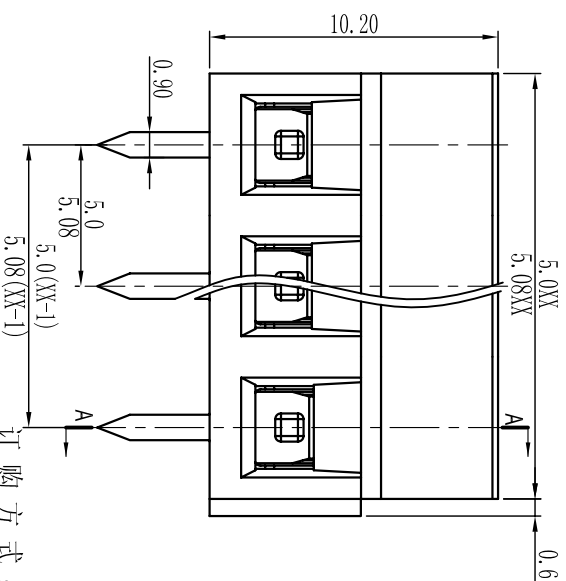

Cixi Dibo Electronics Co., LTD

产品规格书
THE SPEC SHEET

订购方式：
HOW TO ORDER

0: 未定义/No definition	灰色/Grey 10	绿色/Green 40	透明/Transparent 70
1: 单间距/Single pitch	蓝色/Blue 20	棕色/Orange 50	黄色/Yellow 80
2: 双间距/Double pitch	黑色/Black 30	红色/Red 60	白色/White 90

机械性能/Mechanical
 温度范围/Temp. Range: -40°C~+105°C
 扭矩/Torque: 0.4Nm(3.541lb·in)
 剥线长度/Strip length: 6-7mm

尺寸/Dimensions
 间距/Pitch: 5.0mm
 极数/Poles: 2P-24P
材料及电镀/Material
 塑件/Housing: PA66, UL94V-0
 螺丝/Screws: M2.5, steel Zinc plated
 方块/Cage: Brass, Ni plated
 焊脚/Pin header: Brass, Sile plated

	linear dimension (Tolerances Standard GB/T 14486-2008)															
variable range	over 6 to 6	over 10 to 10	over 18 to 18	over 30 to 30	over 50 to 50	over 80 to 80	over 120 to 120	over 160 to 160	over 200 to 200	over 250 to 250	all to 5	over 5 to 30	over 30 to 120	over 120 to 120		
tolerance	±0.1	±0.14	±0.19	±0.25	±0.32	±0.43	±0.57	±0.72	±0.88	±1.05	±1.25	0.5	0.025	0.06	0.12	0.4

单位/UNITS	mm	尺寸/SIZE	A4	比例/SCALE	比例
Cixi Dibo Electronics Co., LTD					
名称/NAME	DB12TV-5.0/5.08				
第一视角/THIRD ANGLE PROJECTION					

X-ON Electronics

Largest Supplier of Electrical and Electronic Components