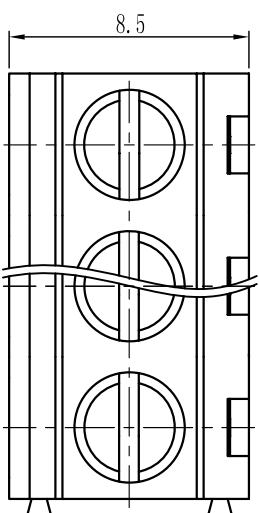

Cixi Dibo Electronics Co., LTD

产品规格书
THE SPEC SHEET

订购方式：
HOW TO ORDER

0: 未定义/No definition	灰色/Grey 10	绿色/Green 40	透明/Transparent 70
1: 单间距/Single pitch	蓝色/Blue 20	棕色/Orange 50	黄色/Yellow 80
2: 双间距/Double pitch	黑色/Black 30	红色/Red 60	白色/White 90

机械性能/Mechanical
 温度范围/Temp. Range: -40°C~+105°C
 扭矩/Torque: 0.4Nm(3.541lb·in)
 剥线长度/Strip length: 6-7mm

尺寸/Dimensions
 间距/Pitch: 5.0mm
 极数/Poles: 2P-24P
材料及电镀/Material
 塑件/Housing: PA66, UL94V-0
 螺丝/Screws: M2.5, steel Zinc plated
 方块/Cage: Brass, Ni plated
 焊脚/Pin header: Brass, Sile plated

	linear dimension (Tolerances Standard GB/T 14486-2008)															
variable range	over 6 to 6	over 10 to 10	over 18 to 18	over 30 to 30	over 50 to 50	over 80 to 80	over 120 to 120	over 160 to 160	over 200 to 200	over 250 to 250	all to 5	over 5 to 30	over 30 to 120	over 120 to 120		
tolerance	±0.1	±0.14	±0.19	±0.25	±0.32	±0.43	±0.57	±0.72	±0.88	±1.05	±1.25	0.5	0.025	0.06	0.12	0.4

单位/UNITS	mm	尺寸/SIZE	A4	比例/SCALE	比例
Cixi Dibo Electronics Co., LTD					
名称/NAME	DB12TV-5.0/5.08				
第一视角/THIRD ANGLE PROJECTION					

X-ON Electronics

Largest Supplier of Electrical and Electronic Components