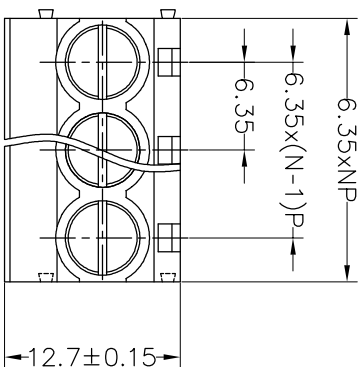

SPECIFICATIONS

Rated(额定参数): 300V,30A
 Dielectric strength(抗电强度): AC3000V/1 Minute
 Insulation Resistance(绝缘电阻):1000MΩ Min
 Contact Resistance(接触电阻):20mΩ Max
 Screw Torque(扭矩): 0.5Nm (4.4Lb.in)
 Wire Range(线径):10~26AWG
 Strip length(剥线长度):6~7mm
 Temp. range(操作温度):-40℃~+105℃
 MAX Soldering(瞬时温度):+250℃,5s

Housing Material(塑件): PA66 (UL94 V-0)
 Contact(端子): Brass, Tin plating(黄铜镀锡)
 Clamp(方块): Brass/Steel(铜/铁), Ni plating(镍镍)
 Screw (螺丝): M3.0, Steel, Zinc plating(钢,镀锌)

	PITCH RANGE		NOMINAL DIMENSION RANGE					
	IN MM		IN MM		IN MM		IN MM	
TO	OVER	OVER	OVER	OVER	OVER	OVER	OVER	OVER
6	10	10	30	60	100	100	150	150
TO	TO	TO	TO	TO	TO	TO	TO	TO
10	24	30	60	100	150	150	150	150
±0.10	±0.15	±0.25	±0.30	±0.30	±0.50	±0.70	±1.00	±1.00

Ordering Information

JL 636 - 635 XX G X 1

Pitch
635=6.35PH
No. of pins
2P,3P,4P~24P
Housing Color
B=Black
G=Green
U=Blue
R=Red
W=White
Y=Yellow
O=Orange
F=Grey
Packing
O=Pe, bog
T=Tube
A=Tray

OPERATION		DRAW		BEN		17.01.04		SCALE		FIT		PART NO.	
XX	±0.30							UNIT	mm	mm	A4	JL636-635XXGX1	
X:XX	±0.20	CHECK						SIZE	A4	SHEET		1/1	
X:XXX	±0.10	APPROVE						PROU.		TITLE:		6.35mm Terminal Blocks Female	
Angle	±3°												
DIM	TOL												
CHANGE													
DATE	MODIFICATION DESCRIPTION												
REV													
A0	2017.01.04	NEW DRAWING											
1													