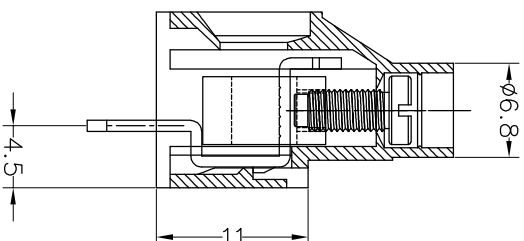

SPECIFICATIONS

Rated(额定参数): 300V,30A
 Dielectric strength(抗电强度): AC3000V/1 Minute
 Insulation Resistance(绝缘电阻):1000MΩ Min
 Contact Resistance(接触电阻):20mΩ Max
 Screw Torque(扭矩): 0.5Nm (4.4Lb.in)
 Wire Range(线径):10~26AWG
 Strip length(剥线长度):6~7mm
 Temp. range(操作温度):-40℃~+105℃
 MAX Soldering(瞬时温度):+250℃,5s

Housing Material(塑件): PA66 (UL94 V-0)
 Contact(端子): Brass, Tin plating(黄铜镀锡)
 Clamp(方块): Brass/Steel(铜/铁), Ni plating(镍镍)
 Screw (螺丝): M3.0, Steel, Zinc plating(钢,镀锌)

	PITCH RANGE		NOMINAL DIMENSION RANGE					
	IN MM		IN MM		IN MM		IN MM	
TO	OVER	OVER	OVER	OVER	OVER	OVER	OVER	OVER
6	10	10	30	60	100	100	150	150
TO	TO	TO	TO	TO	TO	TO	TO	TO
10	24	30	60	100	150	150	150	150
±0.10	±0.15	±0.25	±0.30	±0.30	±0.50	±0.70	±1.00	±1.00

Ordering Information

JL 636 - 635 XX G X 1

Pitch
635=6.35PH
No. of pins
2P,3P,4P~24P
Housing Color
B=Black
G=Green
U=Blue
R=Red
W=White
Y=Yellow
O=Orange
F=Grey
Packing
O=Pe, bog
T=Tube
A=Tray

OPERATION		DRAW		BEN		17.01.04		SCALE		FIT		PART NO.	
XX	±0.30							UNIT	mm	mm	A4	JL636-635XXGX1	
X:XX	±0.20	CHECK						SIZE	A4	SHEET		1/1	
X:XXX	±0.10	APPROVE						PROU.		TITLE:		6.35mm Terminal Blocks Female	
Angle	±3°												
DIM	TOL												
CHANGE													
DATE	MODIFICATION DESCRIPTION												
REV													
A0	2017.01.04	NEW DRAWING											
1													