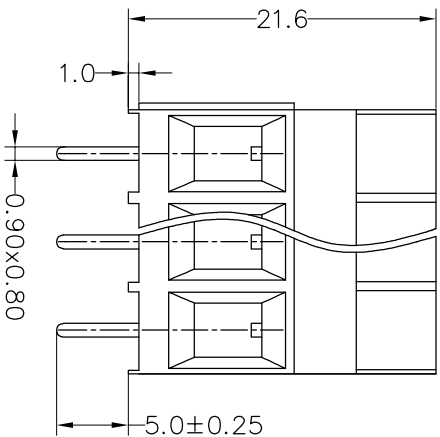

SPECIFICATIONS

Rated(额定参数): 300V,30A
 Dielectric strength(抗电强度): AC3000V/1 Minute
 Insulation Resistance(绝缘电阻):1000MΩ Min
 Contact Resistance(接触电阻):20mΩ Max
 Screw Torque(扭矩): 0.5Nm (4.4Lb.in)
 Wire Range(线径):10~26AWG
 Strip length(剥线长度):6~7mm
 Temp. range(操作温度):-40℃~+105℃
 MAX Soldering(瞬时温度):+250℃,5s

Housing Material(塑件): PA66 (UL94 V-0)
 Contact(端子): Brass, Tin plating(黄铜镀锡)
 Clamp(方块): Brass/Steel(铜/铁), Ni plating(镍镍)
 Screw (螺丝): M3.0, Steel, Zinc plating(钢,镀锌)

	PITCH RANGE		NOMINAL DIMENSION RANGE					
	IN MM		IN MM		IN MM		IN MM	
TO	OVER	OVER	OVER	OVER	OVER	OVER	OVER	OVER
6	10	10	30	60	100	100	150	150
TO	TO	TO	TO	TO	TO	TO	TO	TO
10	24	30	60	100	150	150	150	150
±0.10	±0.15	±0.25	±0.30	±0.30	±0.50	±0.70	±1.00	±1.00

Ordering Information

JL 636 - 635 XX G X 1

Pitch
635=6.35PH
No. of pins
2P,3P,4P~24P
Housing Color
B=Black
G=Green
U=Blue
R=Red
W=White
Y=Yellow
O=Orange
F=Grey
Packing
O=Pe, bog
T=Tube
A=Tray

OPERATION		DRAW		BEN		17.01.04		SCALE		FIT		PART NO.	
XX	±0.30							UNIT	mm	mm	A4	JL636-635XXGX1	
X:XX	±0.20	CHECK						SIZE	A4	SHEET		1/1	
X:XXX	±0.10	APPROVE						PROU.		TITLE:		6.35mm Terminal Blocks Female	
Angle	±3°												
DIM	TOL												
CHANGE													
DATE	MODIFICATION DESCRIPTION												
REV													
A0	2017.01.04	NEW DRAWING											
1													