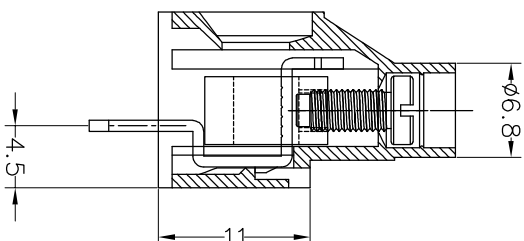

SPECIFICATIONS

Rated(额定参数): 300V,30A
 Dielectric strength(抗电强度): AC3000V/1 Minute
 Insulation Resistance(绝缘电阻):1000MΩ Min
 Contact Resistance(接触电阻):20mΩ Max
 Screw Torque(扭矩): 0.5Nm (4.4Lb.in)
 Wire Range(线径):10~26AWG
 Strip length(剥线长度):6~7mm
 Temp. range(操作温度): -40℃~+105℃
 MAX Soldering(瞬时温度):+250℃,5s

Housing Material(塑件): PA66 (UL94 V-0)
 Contact(端子): Brass, Tin plating(黄铜镀锡)
 Clamp(方块): Brass/Steel(铜/铁), Ni plating(镍镀)
 Screw (螺丝): M3.0, Steel, Zinc plating(钢,镀锌)

	PITCH RANGE		NOMINAL DIMENSION RANGE					
	IN MM		IN MM		IN MM		IN MM	
TO	OVER	OVER	OVER	OVER	OVER	OVER	OVER	OVER
6	10	10	30	60	100	100	150	150
TO	TO	TO	TO	TO	TO	TO	TO	TO
10	24	30	60	100	150	150	150	150
±0.10	±0.15	±0.25	±0.30	±0.30	±0.50	±0.70	±1.00	±1.00

Ordering Information

JL 636 - 635 XX G X 1

Pitch
635=6.35PH
No. of pins
2P,3P,4P~24P
Housing Color
B=Black
G=Green
U=Blue
R=Red
W=White
Y=Yellow
O=Orange
F=Grey
Packing
O=Pe, bog
T=Tube
A=Tray

OPERATION		DRAW		BEN		17.01.04		SCALE		FIT		PART NO.	
XX	±0.30							UNIT	mm	mm	A4	JL636-635XXGX1	
X:XX	±0.20	CHECK						SIZE			1/1		
X:XXX	±0.10							SHEET					
Angle	±3°	APPROVE						PROU.					
DIM	TOL	CHANGE						TITLE:		6.35mm Terminal Blocks Female			
REV	DATE	MODIFICATION DESCRIPTION											
1	2017.01.04	NEW DRAWING											