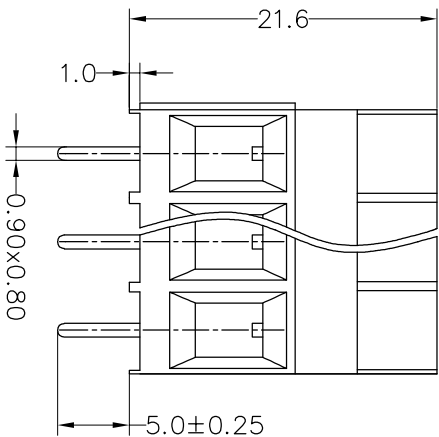

SPECIFICATIONS

Rated(额定参数): 300V,30A
 Dielectric strength(抗电强度): AC3000V/1 Minute
 Insulation Resistance(绝缘电阻):1000MΩ Min
 Contact Resistance(接触电阻):20mΩ Max
 Screw Torque(扭矩): 0.5Nm (4.4Lb.in)
 Wire Range(线径):10~26AWG
 Strip length(剥线长度):6~7mm
 Temp. range(操作温度): -40℃~+105℃
 MAX Soldering(瞬时温度):+250℃,5s

Housing Material(塑件): PA66 (UL94 V-0)
 Contact(端子): Brass, Tin plating(黄铜镀锡)
 Clamp(方块): Brass/Steel(铜/铁), Ni plating(镍镀)
 Screw (螺丝): M3.0, Steel, Zinc plating(钢,镀锌)

	PITCH RANGE		NOMINAL DIMENSION RANGE					
	IN MM		IN MM		IN MM		IN MM	
TO	OVER	OVER	OVER	OVER	OVER	OVER	OVER	OVER
6	10	10	30	60	100	100	150	150
TO	TO	TO	TO	TO	TO	TO	TO	TO
10	24	30	60	100	150	150	150	150
±0.10	±0.15	±0.25	±0.30	±0.30	±0.50	±0.70	±1.00	±1.00

Ordering Information

JL 636 - 635 XX G X 1

Pitch
635=6.35PH
No. of pins
2P,3P,4P~24P
Housing Color
B=Black
G=Green
U=Blue
R=Red
W=White
Y=Yellow
O=Orange
F=Grey
Packing
O=Pe, bog
T=Tube
A=Tray

OPERATION		DRAW		BEN		17.01.04		SCALE		FIT		PART NO.	
XX	±0.30							UNIT	mm	mm	A4	JL636-635XXGX1	
X:XX	±0.20	CHECK						SIZE			1/1		
X:XXX	±0.10							SHEET					
Angle	±3°	APPROVE						PROU.					
DIM	TOL	CHANGE						TITLE:		6.35mm Terminal Blocks Female			
REV	DATE	MODIFICATION DESCRIPTION											
1	2017.01.04	NEW DRAWING											