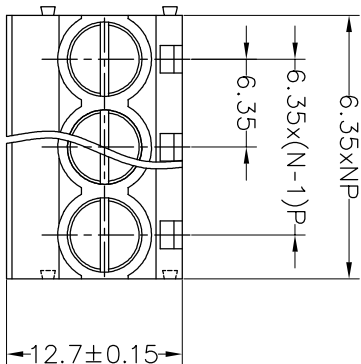

SPECIFICATIONS

Rated(额定参数): 300V,30A
 Dielectric strength(抗电强度): AC3000V/1 Minute
 Insulation Resistance(绝缘电阻):1000MΩ Min
 Contact Resistance(接触电阻):20mΩ Max
 Screw Torque(扭矩): 0.5Nm (4.4Lb.in)
 Wire Range(线径):10~26AWG
 Strip length(剥线长度):6~7mm
 Temp. range(操作温度): -40℃~+105℃
 MAX Soldering(瞬时温度):+250℃,5s

Housing Material(塑件): PA66 (UL94 V-0)
 Contact(端子): Brass, Tin plating(黄铜镀锡)
 Clamp(方块): Brass/Steel(铜/铁), Ni plating(镍镀)
 Screw (螺丝): M3.0, Steel, Zinc plating(钢,镀锌)

	PITCH RANGE		NOMINAL DIMENSION RANGE					
	IN MM		IN MM		IN MM		IN MM	
TO	OVER	OVER	OVER	OVER	OVER	OVER	OVER	OVER
6	10	10	30	60	100	100	150	150
TO	TO	TO	TO	TO	TO	TO	TO	TO
10	24	30	60	100	150	150	150	150
±0.10	±0.15	±0.25	±0.30	±0.30	±0.50	±0.70	±1.00	±1.00

Ordering Information

JL 636 - 635 XX G X 1

Pitch
635=6.35PH
No. of pins
2P,3P,4P~24P
Housing Color
B=Black
G=Green
U=Blue
R=Red
W=White
Y=Yellow
O=Orange
F=Grey
Packing
O=Pe, bog
T=Tube
A=Tray

OPERATION		DRAW		BEN		17.01.04		SCALE		FIT		PART NO.	
XX	±0.30							UNIT	mm	mm	A4	JL636-635XXGX1	
X:XX	±0.20	CHECK						SIZE			1/1		
X:XXX	±0.10							SHEET					
Angle	±3°	APPROVE						PROU.					
DIM	TOL	CHANGE						TITLE:		6.35mm Terminal Blocks Female			
REV	DATE	MODIFICATION DESCRIPTION											
1	2017.01.04	NEW DRAWING											