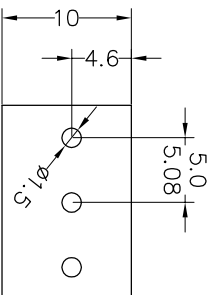

Housing Material(塑件): PA66 (UL94 V-0)
 Contact(端子): Brass, Tin plating(黄铜镀锡)
 Clamp(方块): Brass/Steel(铜/铁), Ni plating(镀镍)
 Screw (螺丝): M2.5, Steel, Zinc plating(钢,镀锌)

PITCH RANGE IN MM	NOMINAL DIMENSION RANGE IN MM					
	OVER TO	OVER TO	OVER TO	OVER TO	OVER TO	OVER TO
6 TO 10	10 TO 24	30 TO 60	60 TO 100	100 TO 150	150 TO 150	150 TO 150
±0.10	±0.15	±0.25	±0.30	±0.30	±0.50	±0.70
					±1.00	±1.00

Ordering Information

JL 500 - XXX XX G X 1

Pitch
500=5.0PH
508=5.08PH

No.of pins
2P,3P,4P~24P

Housing Color
B=Black
G=Green
U=Blue
R=Red
W=White
Y=Yellow
O=Orange
E=Grey

Packing
0=Pe bog
A=Troy
T=Tube

Recommended P.C.B Layout(Top Side)

REV	DATE	MODIFICATION DESCRIPTION	CHANGE	OPERATION		DRAW	BEN	17.01.04	SCALE	FIT	SHEET	PROU.	PART NO.	TITLE:
				Angle	TOL									
A0	2017.01.04	NEW DRAWING		X:XXX	±0.10	CHECK								
1				X:X	±0.30									