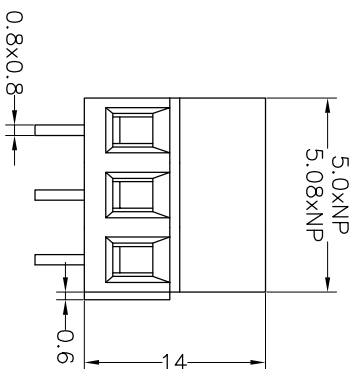

Housing Material(塑件): PA66 (UL94 V-0)
 Contact(端子): Brass, Tin plating(黄铜镀锡)
 Clamp(方块): Brass/Steel(铜/铁), Ni plating(镀镍)
 Screw (螺丝): M2.5, Steel, Zinc plating(钢,镀锌)

PITCH RANGE IN MM	NOMINAL DIMENSION RANGE IN MM					
	OVER TO	OVER TO	OVER TO	OVER TO	OVER TO	OVER TO
6 TO 10	10 TO 24	30 TO 60	60 TO 100	100 TO 150	150 TO 150	150 TO 150
±0.10	±0.15	±0.25	±0.30	±0.30	±0.50	±0.70
					±1.00	±1.00

Ordering Information

JL 500 - XXX XX G X 1

Pitch
500=5.0PH
508=5.08PH

No.of pins
2P,3P,4P~24P

Housing Color
B=Black
G=Green
U=Blue
R=Red
W=White
Y=Yellow
O=Orange
E=Grey

Packing
0=Pe bog
A=Troy
T=Tube

Recommended P.C.B Layout(Top Side)

REV	DATE	MODIFICATION DESCRIPTION	CHANGE	OPERATION		DRAW	BEN	17.01.04	SCALE	FIT	SHEET	PROU.	PART NO.	TITLE:
				Angle	TOL									
A0	2017.01.04	NEW DRAWING		X:XXX	±0.10	CHECK								
1				X:X	±0.30									