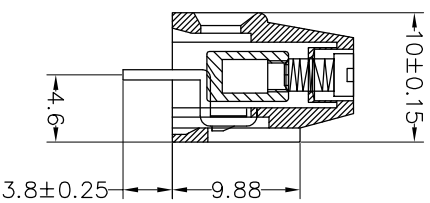

Housing Material(塑件): PA66 (UL94 V-0)
 Contact(端子): Brass, Tin plating(黄铜镀锡)
 Clamp(方块): Brass/Steel(铜/铁), Ni plating(镀镍)
 Screw (螺丝): M2.5, Steel, Zinc plating(钢,镀锌)

PITCH RANGE IN MM	NOMINAL DIMENSION RANGE IN MM					
	OVER TO	OVER TO	OVER TO	OVER TO	OVER TO	OVER TO
6 TO 10	10 TO 24	30 TO 60	60 TO 100	100 TO 150	150 TO 150	150 TO 150
±0.10	±0.15	±0.25	±0.30	±0.30	±0.50	±0.70
					±1.00	±1.00

Ordering Information

JL 500 - XXX XX G X 1

Pitch
500=5.0PH
508=5.08PH

No.of pins
2P,3P,4P~24P

Housing Color
B=Black
G=Green
U=Blue
R=Red
W=White
Y=Yellow
O=Orange
E=Grey

Packing
0=Pe bog
A=Troy
T=Tube

Recommended P.C.B Layout(Top Side)

REV	DATE	MODIFICATION DESCRIPTION	CHANGE	OPERATION		DRAW	BEN	17.01.04	SCALE	FIT	SHEET	PROU.	PART NO.	TITLE:
				Angle	TOL									
A0	2017.01.04	NEW DRAWING		X:XXX	±0.10	CHECK								
1				X:X	±0.30									