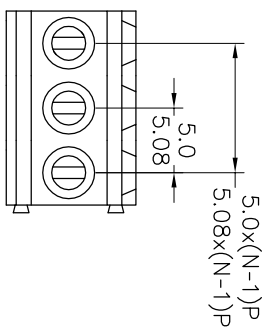

Housing Material(塑件): PA66 (UL94 V-0)
 Contact(端子): Brass, Tin plating(黄铜镀锡)
 Clamp(方块): Brass/Steel(铜/铁), Ni plating(镀镍)
 Screw (螺丝): M2.5, Steel, Zinc plating(钢,镀锌)

PITCH RANGE IN MM	NOMINAL DIMENSION RANGE IN MM					
	OVER TO	OVER TO	OVER TO	OVER TO	OVER TO	OVER TO
6 TO 10	10 TO 24	30 TO 60	60 TO 100	100 TO 150	150 TO 150	150 TO 150
±0.10	±0.15	±0.25	±0.30	±0.30	±0.50	±0.70
					±1.00	±1.00

Ordering Information

JL 500 - XXX XX G X 1

Pitch
500=5.0PH
508=5.08PH

No.of pins
2P,3P,4P~24P

Housing Color
B=Black
G=Green
U=Blue
R=Red
W=White
Y=Yellow
O=Orange
E=Grey

Packing
0=Pe bog
A=Troy
T=Tube

Recommended P.C.B Layout(Top Side)

REV	DATE	MODIFICATION DESCRIPTION	CHANGE	OPERATION		DRAW	BEN	17.01.04	SCALE	FIT	SHEET	PROU.	PART NO.	TITLE:
				Angle	TOL									
A0	2017.01.04	NEW DRAWING		X:XXX	±0.10	CHECK								
1				X:X	±0.30									