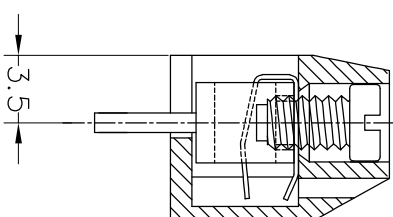

## SPECIFICATIONS

Rated (额定参数): 300V, 1.5A  
 Dielectric strength (抗电强度): AC1500V/1 Minute  
 Insulation Resistance (绝缘电阻): 1000MΩ Min  
 Contact Resistance (接触电阻): 20mΩ Max  
 Screw Torque (扭矩): 0.40Nm (3.5lb.in)  
 Wire Range (线径): 12~24AWG  
 Strip length (剥线长度): 4.5~5mm  
 Temp. range (操作温度): -40°C~+105°C  
 MAX Soldering (瞬时温度): +250°C, 5s

Housing Material (塑件): PA66 (UL94 V-0)  
 Contact (端子): Brass, Tin plating (黄铜镀锡)  
 Wire protector (弹片): Bronze (磷铜), Ni plating (镀镍)  
 Screw (螺丝): M2.5, Steel, Zinc plating (钢 镀锌)

PITCH RANGE	NOMINAL DIMENSION RANGE					
	IN MM		IN MM		IN MM	
OVER 6 TO 10	OVER 10 TO 24	OVER 30 TO 60	OVER 60 TO 100	OVER 100 TO 150	OVER 150 TO 150	OVER 150 TO 150
±0.10	±0.15	±0.25	±0.30	±0.30	±0.50	±0.70

## Ordering Information

JL 301 - 500 XX X X 1

Pitch 500=5.0PH  
 No. of pins 2P, 3P, 4P~24P  
 Housing Color  
 B=Black  
 G=Green  
 U=Blue  
 R=Red  
 W=White  
 Y=Yellow  
 O=Orange  
 F=Grey  
 Packing  
 0=Pe bag  
 T=Tube  
 A=Troy