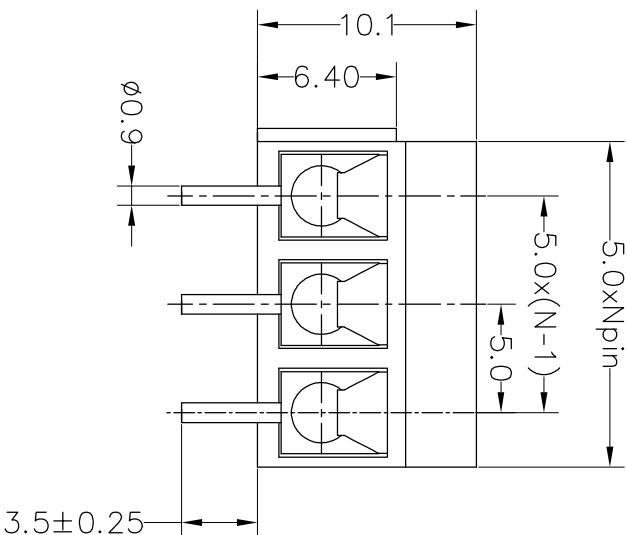

## SPECIFICATIONS

Rated (额定参数): 300V, 1.5A  
 Dielectric strength (抗电强度): AC1500V/1 Minute  
 Insulation Resistance (绝缘电阻): 1000MΩ Min  
 Contact Resistance (接触电阻): 20mΩ Max  
 Screw Torque (扭矩): 0.40Nm (3.5lb.in)  
 Wire Range (线径): 12~24AWG  
 Strip length (剥线长度): 4.5~5mm  
 Temp. range (操作温度): -40°C~+105°C  
 MAX Soldering (瞬时温度): +250°C, 5s

Housing Material (塑件): PA66 (UL94 V-0)  
 Contact (端子): Brass, Tin plating (黄铜镀锡)  
 Wire protector (弹片): Bronze (磷铜), Ni plating (镀镍)  
 Screw (螺丝): M2.5, Steel, Zinc plating (钢 镀锌)

PITCH RANGE	NOMINAL DIMENSION RANGE					
	IN MM		IN MM		IN MM	
OVER 6 TO 10	OVER 10 TO 24	OVER 30 TO 60	OVER 60 TO 100	OVER 100 TO 150	OVER 150 TO 150	OVER 150 TO 150
±0.10	±0.15	±0.25	±0.30	±0.30	±0.50	±0.70

## Ordering Information

JL 301 - 500 XX X X 1

Pitch 500=5.0PH  
 No. of pins 2P, 3P, 4P~24P  
 Housing Color  
 B=Black  
 G=Green  
 U=Blue  
 R=Red  
 W=White  
 Y=Yellow  
 O=Orange  
 F=Grey  
 Packing  
 0=Pe bag  
 T=Tube  
 A=Troy

REV	DATE	MODIFICATION DESCRIPTION	CHANGE	APPROVE	BEN	17.01.04	SCALE	FIT	TITLE:
A0	2017.01.04	NEW DRAWING		CHECK			A4	1/1	JL301-500XXXX1
1									5.00mm Terminal Blocks Female 180°

**JILIN** 深圳市锦凌电子有限公司  
 SHENZHEN JINLING ELECTRONIC CO.,LTD  
 Tel: 86-755-2997-5806/5802 Fax: 86-755-2997-5992