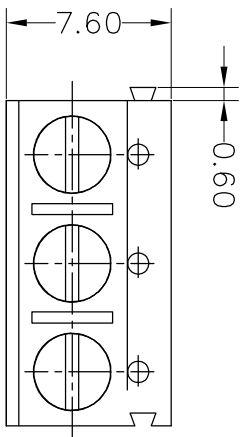

## SPECIFICATIONS

Rated (额定参数): 300V, 1.5A  
 Dielectric strength (抗电强度): AC1500V/1 Minute  
 Insulation Resistance (绝缘电阻): 1000MΩ Min  
 Contact Resistance (接触电阻): 20mΩ Max  
 Screw Torque (扭矩): 0.40Nm (3.5lb.in)  
 Wire Range (线径): 12~24AWG  
 Strip length (剥线长度): 4.5~5mm  
 Temp. range (操作温度): -40°C~+105°C  
 MAX Soldering (瞬时温度): +250°C, 5s

Housing Material (塑件): PA66 (UL94 V-0)  
 Contact (端子): Brass, Tin plating (黄铜镀锡)  
 Wire protector (弹片): Bronze (磷铜), Ni plating (镀镍)  
 Screw (螺丝): M2.5, Steel, Zinc plating (钢 镀锌)

PITCH RANGE	NOMINAL DIMENSION RANGE					
	IN MM		IN MM		IN MM	
OVER 6 TO 10	OVER 10 TO 24	OVER 30 TO 60	OVER 60 TO 100	OVER 100 TO 150	OVER 150 TO 150	OVER 150 TO 150
±0.10	±0.15	±0.25	±0.30	±0.30	±0.50	±0.70

## Ordering Information

JL 301 - 500 XX X X 1

Pitch 500=5.0PH  
 No. of pins 2P, 3P, 4P~24P  
 Housing Color  
 B=Black  
 G=Green  
 U=Blue  
 R=Red  
 W=White  
 Y=Yellow  
 O=Orange  
 F=Grey  
 Packing  
 0=Pe bag  
 T=Tube  
 A=Troy

REV	DATE	MODIFICATION DESCRIPTION	CHANGE	APPROVE	BEN	17.01.04	SCALE	FIT	TITLE:
A0	2017.01.04	NEW DRAWING		CHECK			A4	1/1	JL301-500XXXX1
1									5.00mm Terminal Blocks Female 180°

**JILIN** 深圳市锦凌电子有限公司  
 SHENZHEN JINLING ELECTRONIC CO.,LTD  
 Tel: 86-755-2997-5806/5802 Fax: 86-755-2997-5992