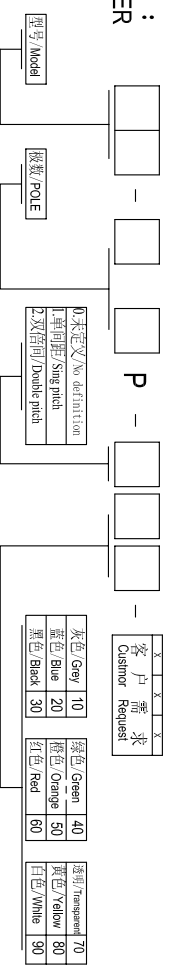

DORABO[®] Cixi Dibo Electronics Co.,LTD

产品规格书
product specification

电气性能/Electrical

参考标准/Standard: UL IEC
 额定电压/Rated voltage: 300V 320V
 额定电流/Rated current: 15A 20A
 接触电阻/Contact resistance: 20mΩ

耐电压/Withstanding voltage: AC2000V/1Min

绝缘电阻/Insulation resistance: 500MΩ/DC500V

机械性能/Mechanical

温度范围/Temp.Range: -40°C~+105°C
 瞬间温度/MAX Soldering: +250°C, for 5 Sec

尺寸/Dimensions

间距/Pitch: 5.00mm, 5.08mm
 极数/Poles: 2P-24P
 材料及电镀/Material
 塑件/Housing: PA66, UL94V-0
 焊针/Pin header: Brass, Tin plated
 螺母/Nut: M2.5 Brass

TOLERANCES EXCEPT AS NOTED

	linear dimension	fillet	chamfer	short angle	short angle sid						
variable range	over 6 to 6	over 30 to 120	over 480 to 480	over 6 to 6	over 10 to 10	over 50 to 50	over 120 to 120	all	over 5 to 5	over 30 to 30	over 120 to 120
tolerance	±0.1 to ±0.2	±0.3 to ±0.5	±0.9 to ±0.2	±0.5 to ±1	1° to 30°	20° to 10°	0.5 to 0.12	0.025 to 0.06	0.12 to 0.4		

订购方式: HOW TO ORDER

单位/UNITS: mm 尺寸/SIZE: A4 比例/SCALE: 第一视角/FIRST ANGLE PROJECTION

Cixi Dibo Electronics Co.,LTD 名称/NAME: DB2EVM-5.0/5.08

X-ON Electronics

Largest Supplier of Electrical and Electronic Components