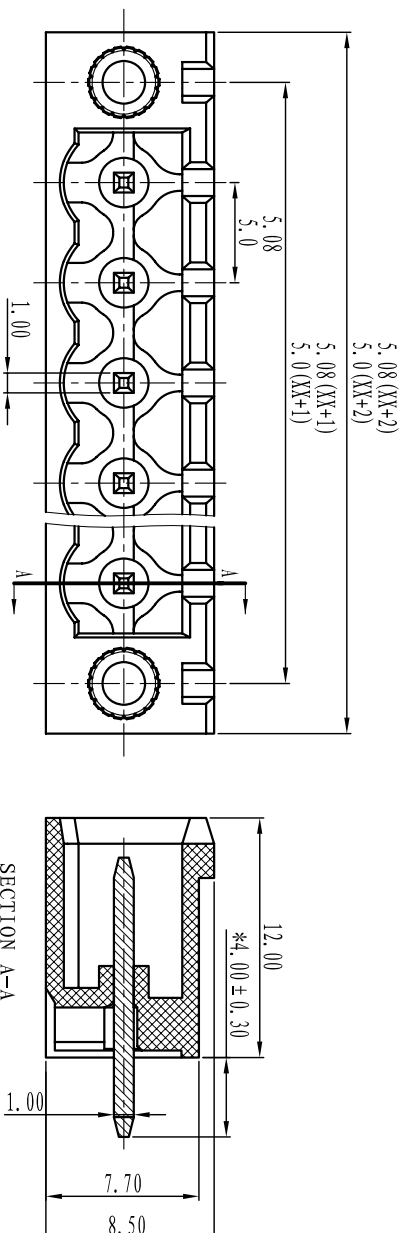

DORABO[®] Cixi Dibo Electronics Co.,LTD

产品规格书
product specification

电气性能/Electrical

参考标准/Standard: UL IEC
 额定电压/Rated voltage: 300V 320V
 额定电流/Rated current: 15A 20A
 接触电阻/Contact resistance: 20mΩ

耐电压/Withstanding voltage: AC2000V/1Min

绝缘电阻/Insulation resistance: 500MΩ/DC500V

机械性能/Mechanical

温度范围/Temp.Range: -40°C~+105°C
 瞬间温度/MAX Soldering: +250°C, for 5 Sec

尺寸/Dimensions

间距/Pitch: 5.00mm, 5.08mm
 极数/Poles: 2P-24P
 材料及电镀/Material
 塑件/Housing: PA66, UL94V-0
 焊针/Pin header: Brass, Tin plated
 螺母/Nut: M2.5 Brass

TOLERANCES EXCEPT AS NOTED

	linear dimension	fillet	chamfer	short angle	short angle sid						
variable range	over 6 to 6	over 30 to 120	over 480 to 480	over 6 to 6	over 10 to 10	over 50 to 50	over 120 to 120	all	over 5 to 5	over 30 to 30	over 120 to 120
tolerance	±0.1 to ±0.2	±0.3 to ±0.5	±0.9 to ±0.2	±0.5 to ±1	1° to 30°	20° to 10°	0.5 to 0.12	0.025 to 0.06	0.12 to 0.4		

订购方式: HOW TO ORDER

单位/UNITS: mm 尺寸/SIZE: A4 比例/SCALE: 第一视角/FIRST ANGLE PROJECTION

Cixi Dibo Electronics Co.,LTD 名称/NAME: DB2EVM-5.0/5.08

X-ON Electronics

Largest Supplier of Electrical and Electronic Components