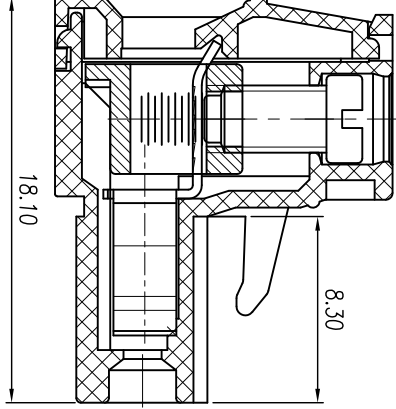

# 慈溪市地博电子有限公司 Cixi Dibo Electronics Co., LTD

产品规格书  
THE SPEC SHEET

tolerance	±0.1	±0.14	±0.19	±0.25	±0.32	±0.43	±0.57	±0.72	±0.88	±1.05	±1.25	0.5	0.025	0.06	0.12	0.4
variable range	6 to	10 to	18 to	30 to	50 to	80 to	120 to	160 to	200 to	250 to	all to	5 to	30 to	50 to	30 to	120 to
linear dimension(Tolerances Standard GB/T 14486-2008)	≡ // ⊥															

电气性能/Electrical  
参考标准/Standard  
UL  
额定电压/Rated voltage  
300V  
额定电流/Rated current  
15A  
接触电阻/Contact resistance  
20mΩ  
绝缘电阻/Insulation resistance  
500MΩ/DC500V  
使用线径/Wire range  
28~14AWG 1.5mm<sup>2</sup>  
耐电压/With standing voltage  
AC 2000V/1 Min  
机械性能/Mechanical  
最大扭矩/Torque(Max)  
0.5Nm(4.5lb.in)  
温度范围/Temp.Range  
-40°C~+105°C  
尺寸/Dimensions  
间距/Pitch  
5.08mm  
极数/Poles  
2~24p  
材质及电镀/Material  
塑料/Housing  
螺丝/Screws  
M3.0 Steel, Zn plated  
端子/Clamp  
Phosphor bronze, Ni plated  
方块/Wire guard  
Brass, Ni plated

Cixi Dibo Electronics Co., LTD

名称/  
TITLE

DB2EK-5.08

第三视角/THIRD ANGLE PROJECTION

单位/UNITS mm  
尺寸/SIZE A4  
比例/SCALE 3:1