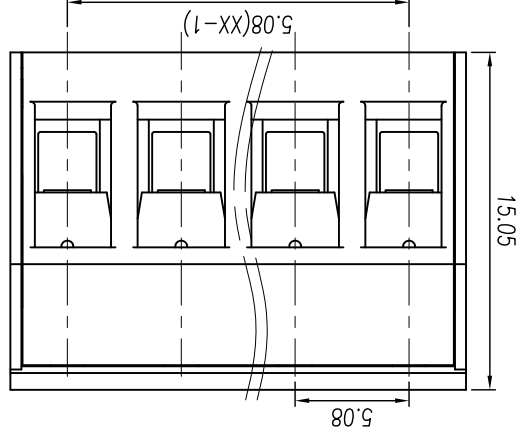

# 慈溪市地博电子有限公司 Cixi Dibo Electronics Co., LTD

产品规格书  
THE SPEC SHEET

tolerance	±0.1	±0.14	±0.19	±0.25	±0.32	±0.43	±0.57	±0.72	±0.88	±1.05	±1.25	0.5	0.025	0.06	0.12	0.4
variable range	6 to	10 to	18 to	30 to	50 to	80 to	120 to	160 to	200 to	250 to	all to	5 to	30 to	50 to	30 to	120 to
linear dimension(Tolerances Standard GB/T 14486-2008)	≡ // ⊥															

电气性能/Electrical  
参考标准/Standard  
UL  
额定电压/Rated voltage  
300V  
额定电流/Rated current  
15A  
接触电阻/Contact resistance  
20mΩ  
绝缘电阻/Insulation resistance  
500MΩ/DC500V  
使用线径/Wire range  
28~14AWG 1.5mm<sup>2</sup>  
耐电压/With standing voltage  
AC 2000V/1 Min  
机械性能/Mechanical  
最大扭矩/Torque(Max)  
0.5Nm(4.5lb.in)  
温度范围/Temp.Range  
-40°C~+105°C  
尺寸/Dimensions  
间距/Pitch  
5.08mm  
极数/Poles  
2~24p  
材质及电镀/Material  
塑料/Housing  
螺丝/Screws  
M3.0 Steel, Zn plated  
端子/Clamp  
Phosphor bronze, Ni plated  
方块/Wire guard  
Brass, Ni plated

Cixi Dibo Electronics Co., LTD

名称/  
TITLE

DB2EK-5.08

第三视角/THIRD ANGLE PROJECTION

单位/UNITS mm  
尺寸/SIZE A4  
比例/SCALE 3:1