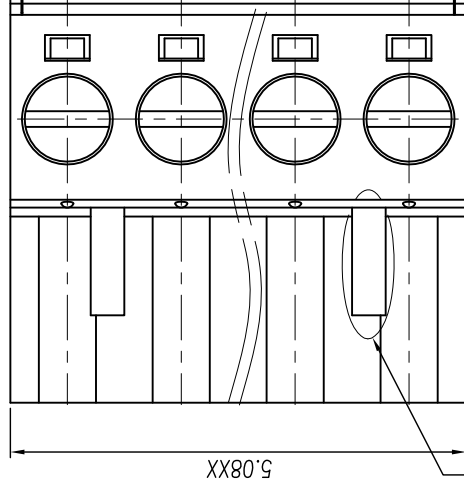

# 慈溪市地博电子有限公司 Cixi Dibo Electronics Co., LTD

产品规格书  
THE SPEC SHEET

tolerance	±0.1	±0.14	±0.19	±0.25	±0.32	±0.43	±0.57	±0.72	±0.88	±1.05	±1.25	0.5	0.025	0.06	0.12	0.4
variable range	6 to	10 to	18 to	30 to	50 to	80 to	120 to	160 to	200 to	250 to	all to	5 to	30 to	50 to	30 to	120 to
linear dimension(Tolerances Standard GB/T 14486-2008)	≡ // ⊥															

电气性能/Electrical  
参考标准/Standard  
UL  
额定电压/Rated voltage  
300V  
额定电流/Rated current  
15A  
接触电阻/Contact resistance  
20mΩ  
绝缘电阻/Insulation resistance  
500MΩ/DC500V  
使用线径/Wire range  
28~14AWG 1.5mm<sup>2</sup>  
耐电压/With standing voltage  
AC 2000V/1 Min  
机械性能/Mechanical  
最大扭矩/Torque(Max)  
0.5Nm(4.5lb.in)  
温度范围/Temp.Range  
-40°C~+105°C  
尺寸/Dimensions  
间距/Pitch  
5.08mm  
极数/Poles  
2~24p  
材质及电镀/Material  
塑料/Housing  
螺丝/Screws  
M3.0 Steel, Zn plated  
端子/Clamp  
Phosphor bronze, Ni plated  
方块/Wire guard  
Brass, Ni plated

Cixi Dibo Electronics Co., LTD

名称/  
TITLE

DB2EK-5.08

第三视角/THIRD ANGLE PROJECTION

单位/UNITS mm  
尺寸/SIZE A4  
比例/SCALE 3:1