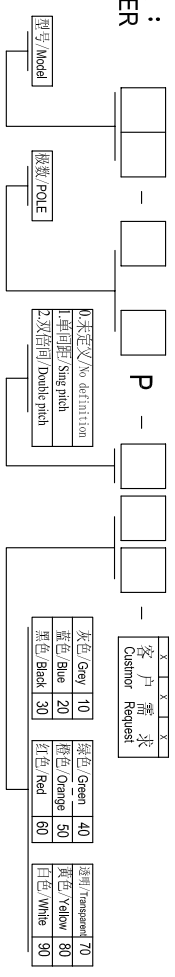

DORABO[®] Cixi Dibo Electronics Co., LTD

产品规格书
product specification

电气性能/Electrical

参考标准/Standard: UL IEC
 额定电压/Rated voltage: 300V 450V
 额定电流/Rated current: 20A 32A
 使用线径/Wire range: 22-12AWG 4.0mm²
 耐电压/Withstanding voltage: AC2000V/1Min
 绝缘电阻/Insulation resistance: 500M Ω /DC500V

机械性能/Mechanical

温度范围/Temp.Range: -40 $^{\circ}$ ~ +105 $^{\circ}$
 最大锁紧力矩/Max.Torque: 0.5Nm (4.5lb. in)

尺寸/Dimensions

间距/Pitch: 8.25mm
 极数/Poles: 2P-2IP

材料及电镀/Material

塑件/Housing: PA66, UL94V-0
 螺丝/Screws: M3, steel Nickel plated
 焊脚/Pin header: Brass, 0.8, Tin plated

TOLERANCES EXCEPT AS NOTED

	linear dimension	fillet	chamfer	short angle sid	≡	—	//	⊥
variable	over 6 to 30	over 30 to 120	over 120 to 480	all to 6	over 6 to 10	over 10 to 50	over 50 to 120	all to 5
tolerance	±0.1 to 0.30	±0.2 to 0.3	±0.5 to 0.9	±0.2 to 0.5	±1	1 $^{\circ}$ to 30'	10 $^{\circ}$ to 20'	0.5 to 0.025
								0.06 to 0.12
								0.4

订购方式: HOW TO ORDER

单位/UNITS	mm	尺寸/SIZE	A4	比例/SCALE	
Cixi Dibo Electronics Co., LTD					
名称/NAME	第一视角/FIRST ANGLE PROJECTION				
					DBT50-8.25

X-ON Electronics

Largest Supplier of Electrical and Electronic Components