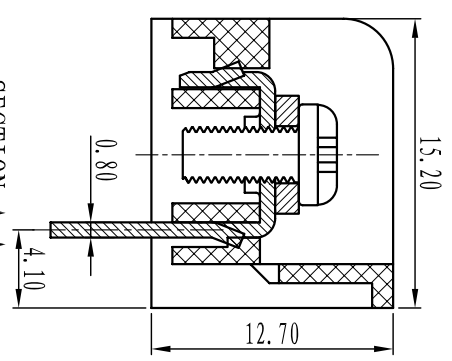

DORABO[®] Cixi Dibo Electronics Co., LTD

产品规格书
product specification

电气性能/Electrical

参考标准/Standard: UL IEC
 额定电压/Rated voltage: 300V 450V
 额定电流/Rated current: 20A 32A
 使用线径/Wire range: 22-12AWG 4.0mm²
 耐电压/Withstanding voltage: AC2000V/1Min
 绝缘电阻/Insulation resistance: 500M Ω /DC500V

机械性能/Mechanical

温度范围/Temp.Range: -40 $^{\circ}$ ~ +105 $^{\circ}$
 最大锁紧力矩/Max.Torque: 0.5Nm (4.5lb. in)

尺寸/Dimensions

间距/Pitch: 8.25mm
 极数/Poles: 2P-2IP

材料及电镀/Material

塑件/Housing: PA66, UL94V-0
 螺丝/Screws: M3, steel Nickel plated
 焊脚/Pin header: Brass, 0.8, Tin plated

TOLERANCES EXCEPT AS NOTED

	linear dimension	fillet	chamfer	short angle sid	≡	—	//	⊥
variable	over 6 to 30	over 30 to 120	over 120 to 480	all to 6	over 6 to 10	over 10 to 50	over 50 to 120	all to 5
tolerance	±0.1 to 0.30	±0.2 to 0.3	±0.5 to 0.9	±0.2 to 0.5	±1	1 $^{\circ}$ to 30'	10 $^{\circ}$ to 20'	0.5 to 0.025
								0.06 to 0.12
								0.4

订购方式: HOW TO ORDER

单位/UNITS	mm	尺寸/SIZE	A4	比例/SCALE	
Cixi Dibo Electronics Co., LTD					
名称/NAME	第一视角/FIRST ANGLE PROJECTION				
					DBT50-8.25

X-ON Electronics

Largest Supplier of Electrical and Electronic Components