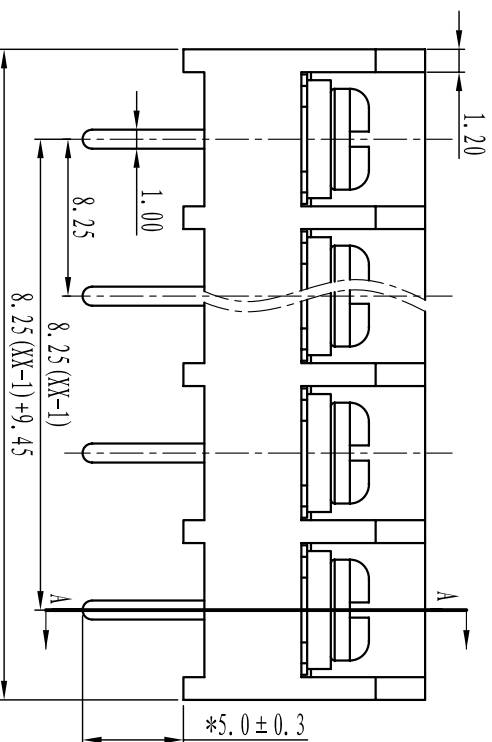

DORABO[®] Cixi Dibo Electronics Co., LTD

产品规格书
product specification

电气性能/Electrical

参考标准/Standard: UL IEC
 额定电压/Rated voltage: 300V 450V
 额定电流/Rated current: 20A 32A
 使用线径/Wire range: 22-12AWG 4.0mm²
 耐电压/Withstanding voltage: AC2000V/1Min
 绝缘电阻/Insulation resistance: 500M Ω /DC500V

机械性能/Mechanical

温度范围/Temp.Range: -40 $^{\circ}$ ~ +105 $^{\circ}$
 最大锁紧力矩/Max.Torque: 0.5Nm (4.5lb. in)

尺寸/Dimensions

间距/Pitch: 8.25mm
 极数/Poles: 2P-2IP

材料及电镀/Material

塑件/Housing: PA66, UL94V-0
 螺丝/Screws: M3, steel Nickel plated
 焊脚/Pin header: Brass, 0.8, Tin plated

TOLERANCES EXCEPT AS NOTED

	linear dimension	fillet	chamfer	short angle sid	≡	—	//	⊥
variable	over 6 to 30	over 30 to 120	over 120 to 480	all to 6	over 6 to 10	over 10 to 50	over 50 to 120	all to 5
tolerance	±0.1 to 0.30	±0.2 to 0.3	±0.5 to 0.9	±0.2 to 0.5	±1	1 $^{\circ}$ to 30'	10 $^{\circ}$ to 20'	0.5 to 0.025
								0.06 to 0.12
								0.4

订购方式: HOW TO ORDER

单位/UNITS	mm	尺寸/SIZE	A4	比例/SCALE	
Cixi Dibo Electronics Co., LTD					
名称/NAME	第一视角/FIRST ANGLE PROJECTION				
					DBT50-8.25

X-ON Electronics

Largest Supplier of Electrical and Electronic Components