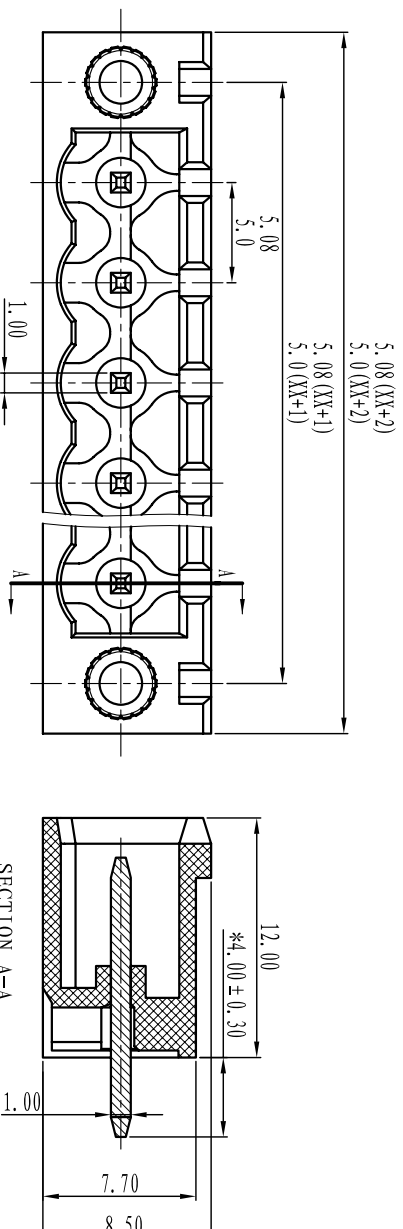

DORABO[®] Cixi Dibo Electronics Co., LTD

产品规格书
product specification

电气性能/Electrical

参考标准/Standard: UL IEC
 额定电压/Rated voltage: 300V 320V
 额定电流/Rated current: 15A 20A
 接触电阻/Contact resistance: 20m Ω

耐电压/Withstanding voltage: AC2000V/1Min

绝缘电阻/Insulation resistance: 500M Ω /DC5000V

机械性能/Mechanical

温度范围/Temp. Range: -40 $^{\circ}$ C~+105 $^{\circ}$ C
 瞬间温度/MAX Soldering: +250 $^{\circ}$ C, for 5 Sec

尺寸/Dimensions

间距/Pitch: 5.00mm, 5.08mm
 极数/Poles: 2P-24P
 材料及电镀/Material
 塑件/Housing: PA66, UL94V-0
 焊针/Pin header: Brass, Tin plated
 螺母/Nut: M2.5 Brass

TOLERANCES EXCEPT AS NOTED

	linear dimension	fillet	chamfer	short angle sid					
variable range	over 6 to 6	over 30 to 120	over 480 to 480	over 480 to 480	over 6 to 6	over 6 to 6	over 10 to 10	over 50 to 50	over 120 to 120
tolerance	±0.1 to ±0.2	±0.2 to ±0.3	±0.5 to ±0.9	±0.2 to ±0.5	±0.5 to ±1	1 $^{\circ}$ to 30 $^{\circ}$	30 $^{\circ}$ to 20 $^{\circ}$	10 $^{\circ}$ to 0.5	0.025 to 0.06

订购方式: HOW TO ORDER

单位/UNITS	mm	尺寸/SIZE	A4	比例/SCALE		名称/NAME	DB2EVM-5.0/5.08
Cixi Dibo Electronics Co., LTD					第一视角/FIRST ANGLE PROJECTION		

X-ON Electronics

Largest Supplier of Electrical and Electronic Components