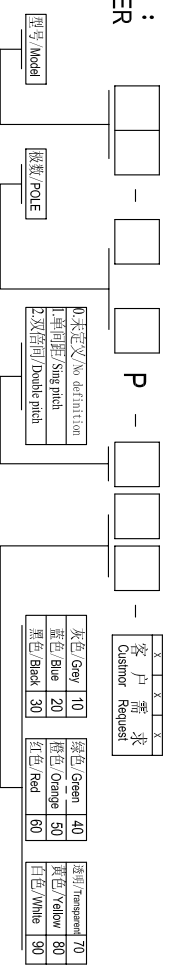

DORABO[®] Cixi Dibo Electronics Co., LTD

产品规格书
product specification

电气性能/Electrical

参考标准/Standard: UL IEC
 额定电压/Rated voltage: 300V 320V
 额定电流/Rated current: 15A 20A
 接触电阻/Contact resistance: 20m Ω

耐电压/Withstanding voltage: AC2000V/1Min

绝缘电阻/Insulation resistance: 500M Ω /DC5000V

机械性能/Mechanical

温度范围/Temp. Range: -40 $^{\circ}$ C~+105 $^{\circ}$ C
 瞬间温度/MAX Soldering: +250 $^{\circ}$ C, for 5 Sec

尺寸/Dimensions

间距/Pitch: 5.00mm, 5.08mm
 极数/Poles: 2P-24P
 材料及电镀/Material
 塑件/Housing: PA66, UL94V-0
 焊针/Pin header: Brass, Tin plated
 螺母/Nut: M2.5 Brass

TOLERANCES EXCEPT AS NOTED

	linear dimension	fillet	chamfer	short angle sid					
variable range	over 6 to 6	over 30 to 120	over 480 to 480	over 480 to 480	over 6 to 6	over 6 to 6	over 10 to 10	over 50 to 50	over 120 to 120
tolerance	±0.1 to ±0.2	±0.2 to ±0.3	±0.5 to ±0.9	±0.2 to ±0.5	±0.5 to ±1	1 $^{\circ}$ to 30 $^{\circ}$	30 $^{\circ}$ to 20 $^{\circ}$	10 $^{\circ}$ to 0.5	0.025 to 0.06

订购方式: HOW TO ORDER

单位/UNITS	mm	尺寸/SIZE	A4	比例/SCALE		名称/NAME	DB2EVM-5.0/5.08
Cixi Dibo Electronics Co., LTD					第一视角/FIRST ANGLE PROJECTION		

X-ON Electronics

Largest Supplier of Electrical and Electronic Components