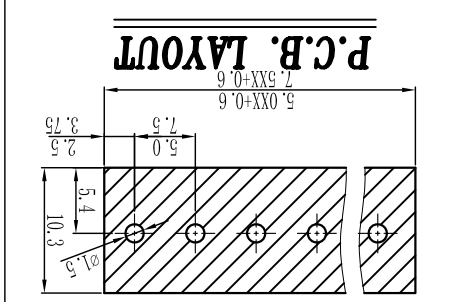

Cixi Dibo Electronics Co., LTD

产品规格书
THE SPEC SHEET

SECTION A-A

订购方式：
HOW TO ORDER:

电气性能/Electrical
 参考标准/Standard: UL IEC
 额定电压/Rated voltage: 300V 250V
 额定电流/Rated current: 10A 18A
 接触电阻/Contact resistance: 20m Ω
 使用线径/Wire range: 22-12AWG 2.5mm²
 耐电压/Withstanding voltage: AC2000V/1MIn
 绝缘电阻/Insulation resistance: 500M Ω /DC500V
 机械性能/Mechanical
 温度范围/Temp.Range: -40°C~+105°C
 扭矩/Torque: 0.4Nm(3.541lb·in)
 剥线长度/Strip length: 6-7mm
 尺寸/Dimensions
 间距/Pitch: 5.0mm, 7.5mm
 极数/Poles: 2P-24P
 材质及电镀/Material
 塑件/Housing: PA66, UL94V-0
 螺丝/Screws: M2.5, steel Zinc plated
 方块/Cage: Brass, Ni plated
 焊脚/Pin header: Brass, Sate plated
 客户请求
 Customer Request: X X X X X X X X X X

tolerance	±0.1	±0.14	±0.19	±0.25	±0.32	±0.43	±0.57	±0.72	±0.88	±1.05	±1.25	0.5	0.025	0.06	0.12	0.4
variable range	6 to	10 to	18 to	30 to	50 to	80 to	120 to	160 to	200 to	250 to	250 to	all to	5 to	5 to	30 to	120 to
linear dimension(Tolerances Standard GB/T 14486-2008)	≡	≡	≡	≡	≡	≡	≡	≡	≡	≡	≡	≡	≡	≡	≡	≡

名称/NAME	DB128V-5.0/7.5
单位/UNITS	mm
尺寸/SIZE	A4
比例/SCALE	比例
Cixi Dibo Electronics Co., LTD	
第一视角/THIRD ANGLE PROJECTION	

X-ON Electronics

Largest Supplier of Electrical and Electronic Components

Click to view similar products for [Fixed Terminal Blocks](#) category: