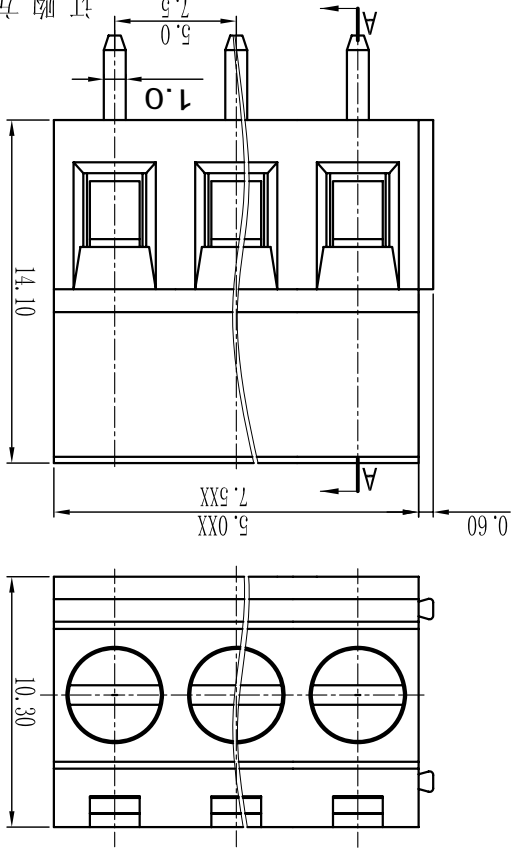

Cixi Dibo Electronics Co., LTD

产品规格书
THE SPEC SHEET

SECTION A-A

订购方式：
HOW TO ORDER:

电气性能/Electrical
 参考标准/Standard: UL IEC
 额定电压/Rated voltage: 300V 250V
 额定电流/Rated current: 10A 18A
 接触电阻/Contact resistance: 20m Ω
 使用线径/Wire range: 22-12AWG 2.5mm²
 耐电压/Withstanding voltage: AC2000V/1MIn
 绝缘电阻/Insulation resistance: 500M Ω /DC500V
 机械性能/Mechanical
 温度范围/Temp.Range: -40°C~+105°C
 扭矩/Torque: 0.4Nm(3.541lb·in)
 剥线长度/Strip length: 6-7mm
 尺寸/Dimensions
 间距/Pitch: 5.0mm, 7.5mm
 极数/Poles: 2P-24P
 材质及电镀/Material
 塑件/Housing: PA66, UL94V-0
 螺丝/Screws: M2.5, steel Zinc plated
 方块/Cage: Brass, Ni plated
 焊脚/Pin header: Brass, Sate plated
 客户请求
 Customer Request: X X X X X X X X X X

tolerance	±0.1	±0.14	±0.19	±0.25	±0.32	±0.43	±0.57	±0.72	±0.88	±1.05	±1.25	0.5	0.025	0.06	0.12	0.4
variable range	6 to	10 to	18 to	30 to	50 to	80 to	120 to	160 to	200 to	250 to	250 to	all to	5 to	5 to	30 to	120 to
linear dimension(Tolerances Standard GB/T 14486-2008)	≡	≡	≡	≡	≡	≡	≡	≡	≡	≡	≡	≡	≡	≡	≡	≡

名称/NAME	DB128V-5.0/7.5
单位/UNITS	mm
尺寸/SIZE	A4
比例/SCALE	比例
Cixi Dibo Electronics Co., LTD	
第一视角/THIRD ANGLE PROJECTION	

X-ON Electronics

Largest Supplier of Electrical and Electronic Components

Click to view similar products for [Fixed Terminal Blocks](#) category: