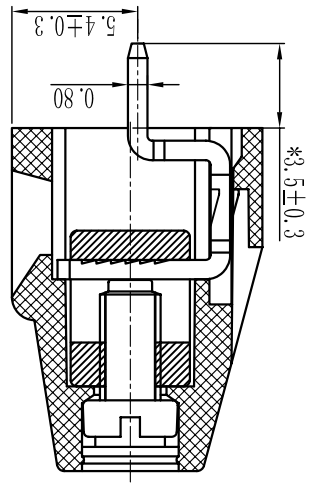

Cixi Dibo Electronics Co., LTD

产品规格书
THE SPEC SHEET

SECTION A-A

订购方式：
HOW TO ORDER:

电气性能/Electrical
 参考标准/Standard: UL IEC
 额定电压/Rated voltage: 300V 250V
 额定电流/Rated current: 10A 18A
 接触电阻/Contact resistance: 20m Ω
 使用线径/Wire range: 22-12AWG 2.5mm²
 耐电压/Withstanding voltage: AC2000V/1MIn
 绝缘电阻/Insulation resistance: 500M Ω /DC500V
 机械性能/Mechanical
 温度范围/Temp.Range: -40°C~+105°C
 扭矩/Torque: 0.4Nm(3.541lb·in)
 剥线长度/Strip length: 6-7mm
 尺寸/Dimensions
 间距/Pitch: 5.0mm, 7.5mm
 极数/Poles: 2P-24P
 材质及电镀/Material
 塑件/Housing: PA66, UL94V-0
 螺丝/Screws: M2.5, steel Zinc plated
 方块/Cage: Brass, Ni plated
 焊脚/Pin header: Brass, Sate plated
 客户请求
 Customer Request: X X X X X X X X X X

tolerance	±0.1	±0.14	±0.19	±0.25	±0.32	±0.43	±0.57	±0.72	±0.88	±1.05	±1.25	0.5	0.025	0.06	0.12	0.4
variable range	6 to	10 to	18 to	30 to	50 to	80 to	120 to	160 to	200 to	250 to	250 to	all to	5 to	5 to	30 to	120 to
linear dimension(Tolerances Standard GB/T 14486-2008)	≡	≡	≡	≡	≡	≡	≡	≡	≡	≡	≡	≡	≡	≡	≡	≡

名称/NAME	DB128V-5.0/7.5
单位/UNITS	mm
尺寸/SIZE	A4
比例/SCALE	比例
Cixi Dibo Electronics Co., LTD	
第一视角/THIRD ANGLE PROJECTION	

X-ON Electronics

Largest Supplier of Electrical and Electronic Components

Click to view similar products for [Fixed Terminal Blocks](#) category: