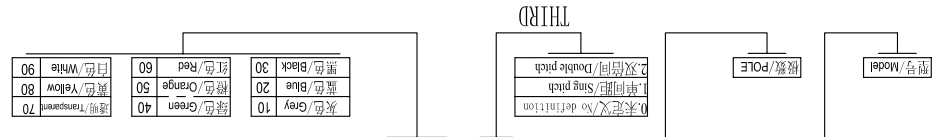

Cixi Dibo Electronics Co., LTD

产品规格书
THE SPEC SHEET

SECTION A-A

订购方式：
HOW TO ORDER:

电气性能/Electrical
 参考标准/Standard: UL IEC
 额定电压/Rated voltage: 300V 250V
 额定电流/Rated current: 10A 18A
 接触电阻/Contact resistance: 20m Ω
 使用线径/Wire range: 22-12AWG 2.5mm²
 耐电压/Withstanding voltage: AC2000V/1MIn
 绝缘电阻/Insulation resistance: 500M Ω /DC500V
 机械性能/Mechanical
 温度范围/Temp.Range: -40°C~+105°C
 扭矩/Torque: 0.4Nm(3.541lb·in)
 剥线长度/Strip length: 6-7mm
 尺寸/Dimensions
 间距/Pitch: 5.0mm, 7.5mm
 极数/Poles: 2P-24P
 材质及电镀/Material
 塑件/Housing: PA66, UL94V-0
 螺丝/Screws: M2.5, steel Zinc plated
 方块/Cage: Brass, Ni plated
 焊脚/Pin header: Brass, Sate plated
 客户请求
 Customer Request: X X X X X X X X X X

tolerance	±0.1	±0.14	±0.19	±0.25	±0.32	±0.43	±0.57	±0.72	±0.88	±1.05	±1.25	0.5	0.025	0.06	0.12	0.4
variable range	6 to	10 to	18 to	30 to	50 to	80 to	120 to	160 to	200 to	250 to	250 to	all to	5 to	5 to	30 to	120 to
linear dimension(Tolerances Standard GB/T 14486-2008)	≡	≡	≡	≡	≡	≡	≡	≡	≡	≡	≡	≡	≡	≡	≡	≡

名称/NAME	DB128V-5.0/7.5
单位/UNITS	mm
尺寸/SIZE	A4
比例/SCALE	比例
Cixi Dibo Electronics Co., LTD	
第一视角/THIRD ANGLE PROJECTION	

X-ON Electronics

Largest Supplier of Electrical and Electronic Components

Click to view similar products for [Fixed Terminal Blocks](#) category: