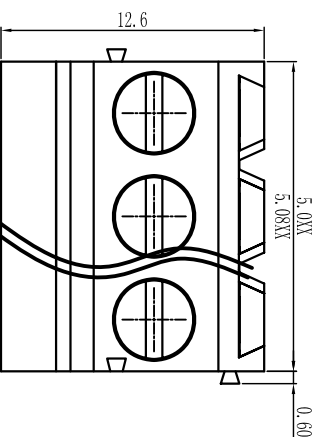

Cixi Dibo Electronics Co., LTD

产品规格书
product specification

电气性能/Electrical
参考标准/Standard: UL IEC
额定电压/Rated voltage: 300V 250V
额定电流/Rated current: 15A 18A
接触电阻/Contact resistance: 20_{mΩ}
使用线径/Wire range: 30-12AWG 2.5mm²
耐电压/Withstanding voltage: AC2000V/1Min
绝缘电阻/Insulation resistance: 500MΩ/DC500V

机械性能/Mechanical
温度范围/Temp. Range: -40°C+105°C
扭矩/Torque: 0.4Nm(3.54lb`in)
剥线长度/Strip length: 6-7mm

尺寸/Dimensions
间距/Pitch: 5.0mm, 5.08mm
极数/Poles: 2P-24P

材质及电镀/Material
塑件/Housing: P166, UL94V-0
螺丝/Screws: M2.5, steel Zinc plated
方块/Cage: Brass, Ni plated
焊脚/Pin header: Brass, Snle plated