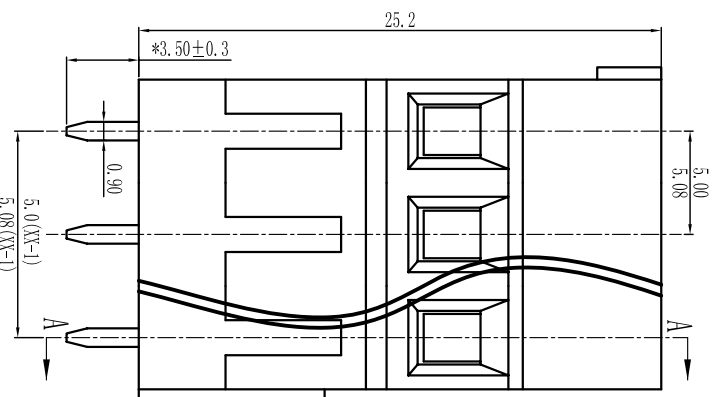

# Cixi Dibo Electronics Co., LTD

产品规格书  
product specification

**电气性能/Electrical**  
 参考标准/Standard: UL IEC  
 额定电压/Rated voltage: 300V 250V  
 额定电流/Rated current: 15A 18A  
 接触电阻/Contact resistance: 20<sub>mΩ</sub>  
 使用线径/Wire range: 30-12AWG 2.5mm<sup>2</sup>  
 耐电压/Withstanding voltage: AC2000V/1Min  
 绝缘电阻/Insulation resistance: 500MΩ/DC500V

**机械性能/Mechanical**  
 温度范围/Temp. Range: -40°C+105°C  
 扭矩/Torque: 0.4Nm(3.54lb`in)  
 剥线长度/Strip length: 6-7mm

**尺寸/Dimensions**  
 间距/Pitch: 5.0mm, 5.08mm  
 极数/Poles: 2P-24P

**材质及电镀/Material**  
 塑件/Housing: P166, UL94V-0  
 螺丝/Screws: M2.5, steel Zinc plated  
 方块/Cage: Brass, Ni plated  
 焊脚/Pin header: Brass, Snle plated

单位/UNITS	mm	尺寸/SIZE	A4	比例/SCALE	比例
Cixi Dibo Electronics Co., LTD					
名称/NAME	DB128H-5.0/5.08				

第一视角/THIRD ANGLE PROJECTION