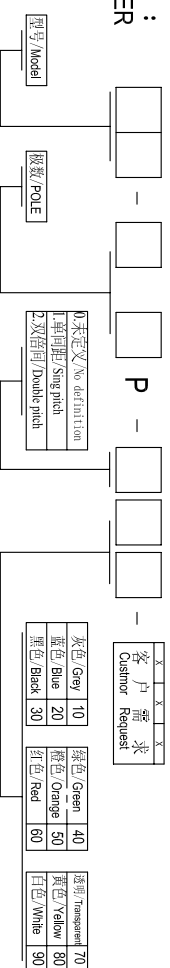

# Cixi Dibo Electronics Co., LTD

产品规格书  
product specification

**电气性能/Electrical**  
 参考标准/Standard: UL IEC  
 额定电压/Rated voltage: 300V 250V  
 额定电流/Rated current: 15A 18A  
 接触电阻/Contact resistance: 20<sub>mΩ</sub>  
 使用线径/Wire range: 30-12AWG 2.5mm<sup>2</sup>  
 耐电压/Withstanding voltage: AC2000V/1Min  
 绝缘电阻/Insulation resistance: 500MΩ/DC500V

**机械性能/Mechanical**  
 温度范围/Temp. Range: -40°C+105°C  
 扭矩/Torque: 0.4Nm(3.54lb`in)  
 剥线长度/Strip length: 6-7mm

**尺寸/Dimensions**  
 间距/Pitch: 5.0mm, 5.08mm  
 极数/Poles: 2P-24P

**材质及电镀/Material**  
 塑件/Housing: P166, UL94V-0  
 螺丝/Screws: M2.5, steel Zinc plated  
 方块/Cage: Brass, Ni plated  
 焊脚/Pin header: Brass, Snle plated

## 订购方式: HOW TO ORDER

variable range	6 to	over 6	over 10	over 18	over 30	over 50	over 80	over 120	over 160	over 200	over 250	all	5 to	over 5	over 30	over 120
	tolerance	±0.1	±0.14	±0.19	±0.25	±0.32	±0.43	±0.57	±0.72	±0.88	±1.05	±1.25	0.5	0.025	0.06	0.12

单位/UNITS	mm	尺寸/SIZE	A4	比例/SCALE	比例
Cixi Dibo Electronics Co., LTD					
名称/NAME	DB128H-5.0/5.08				

第一视角/THIRD ANGLE PROJECTION