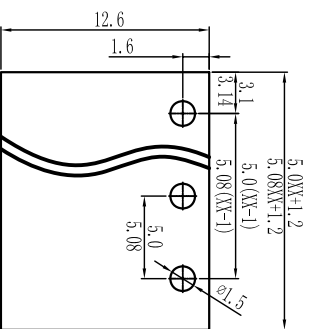

Cixi Dibo Electronics Co., LTD

产品规格书
product specification

电气性能/Electrical
参考标准/Standard: UL IEC
额定电压/Rated voltage: 300V 250V
额定电流/Rated current: 15A 18A
接触电阻/Contact resistance: 20_{mΩ}
使用线径/Wire range: 30-12AWG 2.5mm²
耐电压/Withstanding voltage: AC2000V/1Min
绝缘电阻/Insulation resistance: 500MΩ/DC500V

机械性能/Mechanical
温度范围/Temp. Range: -40°C+105°C
扭矩/Torque: 0.4Nm(3.54lb`in)
剥线长度/Strip length: 6-7mm

尺寸/Dimensions
间距/Pitch: 5.0mm, 5.08mm
极数/Poles: 2P-24P

材质及电镀/Material
塑件/Housing: P166, UL94V-0
螺丝/Screws: M2.5, steel Zinc plated
方块/Cage: Brass, Ni plated
焊脚/Pin header: Brass, Snle plated