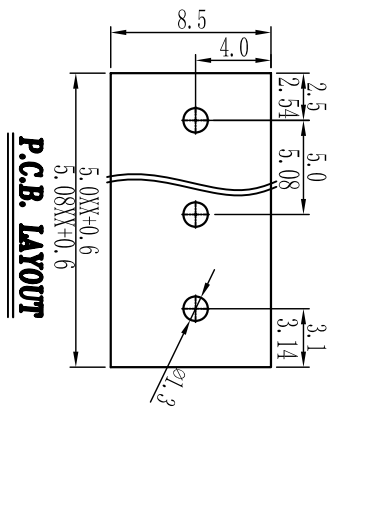

Cixi Dibo Electronics Co., LTD

产品规格书
THE SPEC SHEET

订购方式：
HOW TO ORDER

电气性能/Electrical
 参考标准/Standard: UL IEC
 额定电压/Rated voltage: 300V 250V
 额定电流/Rated current: 8A 15A
 接触电阻/Contact resistance: 20mΩ
 使用线径/Wire range: 26-16AWG 1.5mm²
 耐电压/Withstanding voltage: AC2000V/1Min
 绝缘电阻/Insulation resistance: 500MΩ/DC500V

机械性能/Mechanical
 温度范围/Temp. Range: -40°C~+105°C
 扭矩/Torque: 0.4Nm(3.541lb·in)
 剥线长度/Strip length: 6-7mm

尺寸/Dimensions
 间距/Pitch: 5.0mm
 极数/Poles: 2P-24P

材料及电镀/Material
 塑件/Housing: PA66, UL94V-0
 螺丝/Screws: M2.5, steel Zinc plated
 方块/Cage: Brass, Ni plated
 焊脚/Pin header: Brass, Snle plated

linear dimension (Tolerances Standard GB/T 14486-2008)	over 6 to 10	over 10 to 18	over 18 to 30	over 30 to 50	over 50 to 80	over 80 to 120	over 120 to 160	over 160 to 200	over 200 to 250	all to 5	over 5 to 30	over 30 to 120	over 120 to 180			
	±0.1	±0.14	±0.19	±0.25	±0.32	±0.43	±0.57	±0.72	±0.88	±1.05	±1.25	0.5	0.025	0.06	0.12	0.4
variable range	6 to 10	10 to 18	18 to 30	30 to 50	50 to 80	80 to 120	120 to 160	160 to 200	200 to 250	5 to 30	30 to 120	120 to 180	180 to 250			
tolerance	±0.1	±0.14	±0.19	±0.25	±0.32	±0.43	±0.57	±0.72	±0.88	±1.05	±1.25	0.5	0.025	0.06	0.12	0.4

单位/UNITS: mm 尺寸/SIZE: A4 比例/SCALE: 比例

Cixi Dibo Electronics Co., LTD

名称/NAME: DB12TV-5.0/5.08

第一视角/THIRD ANGLE PROJECTION

X-ON Electronics

Largest Supplier of Electrical and Electronic Components

Click to view similar products for [Fixed Terminal Blocks](#) category: