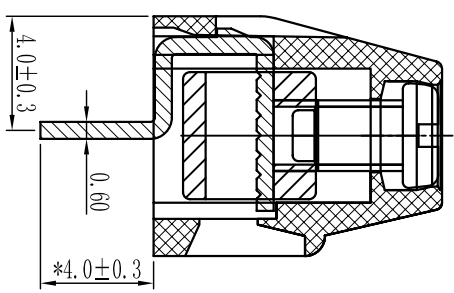

Cixi Dibo Electronics Co., LTD

产品规格书
THE SPEC SHEET

订购方式：
HOW TO ORDER