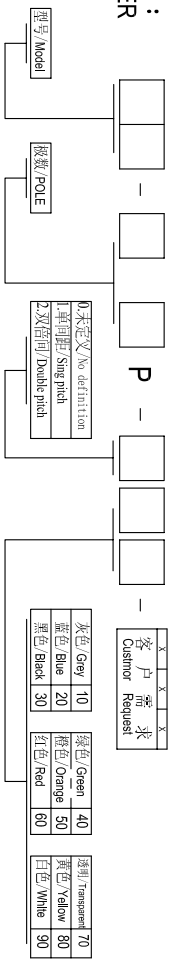

Cixi Dibo Electronics Co., LTD

产品规格书
THE SPEC SHEET

订购方式：
HOW TO ORDER

电气性能/Electrical
 参考标准/Standard: UL IEC
 额定电压/Rated voltage: 300V 250V
 额定电流/Rated current: 8A 15A
 接触电阻/Contact resistance: 20mΩ
 使用线径/Wire range: 26-16AWG 1.5mm²
 耐电压/Withstanding voltage: AC2000V/1Min
 绝缘电阻/Insulation resistance: 500MΩ/DC500V

机械性能/Mechanical
 温度范围/Temp. Range: -40°C~+105°C
 扭矩/Torque: 0.4Nm(3.541lb·in)
 剥线长度/Strip length: 6-7mm

尺寸/Dimensions
 间距/Pitch: 5.0mm
 极数/Poles: 2P-24P

材料及电镀/Material
 塑件/Housing: PA66, UL94V-0
 螺丝/Screws: M2.5, steel Zinc plated
 方块/Cage: Brass, Ni plated
 焊脚/Pin header: Brass, Snle plated

linear dimension (Tolerances Standard GB/T 14486-2008)	over 6 to 10	over 10 to 18	over 18 to 30	over 30 to 50	over 50 to 80	over 80 to 120	over 120 to 160	over 160 to 200	over 200 to 250	all to 5	over 5 to 30	over 30 to 120	over 120 to 180			
	±0.1	±0.14	±0.19	±0.25	±0.32	±0.43	±0.57	±0.72	±0.88	±1.05	±1.25	0.5	0.025	0.06	0.12	0.4
variable range	6 to 10	10 to 18	18 to 30	30 to 50	50 to 80	80 to 120	120 to 160	160 to 200	200 to 250	5 to 30	30 to 120	120 to 180	180 to 250			
tolerance	±0.1	±0.14	±0.19	±0.25	±0.32	±0.43	±0.57	±0.72	±0.88	±1.05	±1.25	0.5	0.025	0.06	0.12	0.4

单位/UNITS: mm 尺寸/SIZE: A4 比例/SCALE: 比例

Cixi Dibo Electronics Co., LTD

名称/NAME: DB12TV-5.0/5.08

第一视角/THIRD ANGLE PROJECTION

X-ON Electronics

Largest Supplier of Electrical and Electronic Components

Click to view similar products for [Fixed Terminal Blocks](#) category: