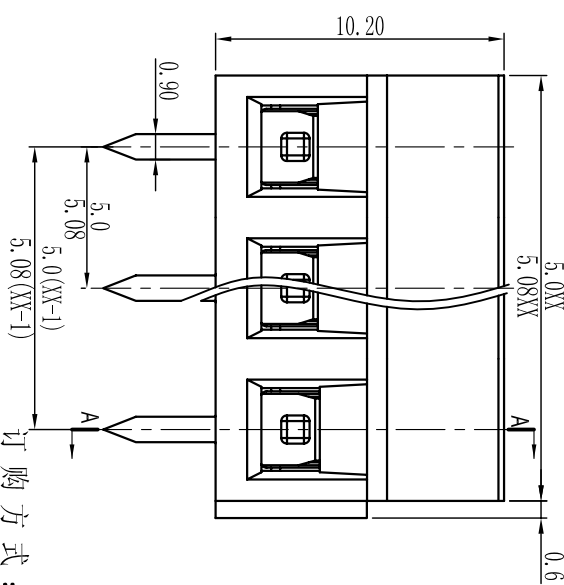

Cixi Dibo Electronics Co., LTD

产品规格书
THE SPEC SHEET

订购方式：
HOW TO ORDER

电气性能/Electrical
 参考标准/Standard: UL IEC
 额定电压/Rated voltage: 300V 250V
 额定电流/Rated current: 8A 15A
 接触电阻/Contact resistance: 20mΩ
 使用线径/Wire range: 26-16AWG 1.5mm²
 耐电压/Withstanding voltage: AC2000V/1Min
 绝缘电阻/Insulation resistance: 500MΩ/DC500V

机械性能/Mechanical
 温度范围/Temp. Range: -40°C~+105°C
 扭矩/Torque: 0.4Nm(3.541lb·in)
 剥线长度/Strip length: 6-7mm

尺寸/Dimensions
 间距/Pitch: 5.0mm
 极数/Poles: 2P-24P

材料及电镀/Material
 塑件/Housing: PA66, UL94V-0
 螺丝/Screws: M2.5, steel Zinc plated
 方块/Cage: Brass, Ni plated
 焊脚/Pin header: Brass, Snle plated

linear dimension (Tolerances Standard GB/T 14486-2008)	over 6 to 10	over 10 to 18	over 18 to 30	over 30 to 50	over 50 to 80	over 80 to 120	over 120 to 160	over 160 to 200	over 200 to 250	all to 5	over 5 to 30	over 30 to 120	over 120 to 180			
	±0.1	±0.14	±0.19	±0.25	±0.32	±0.43	±0.57	±0.72	±0.88	±1.05	±1.25	0.5	0.025	0.06	0.12	0.4
variable range	6 to 10	10 to 18	18 to 30	30 to 50	50 to 80	80 to 120	120 to 160	160 to 200	200 to 250	5 to 30	30 to 120	120 to 180	180 to 250			
tolerance	±0.1	±0.14	±0.19	±0.25	±0.32	±0.43	±0.57	±0.72	±0.88	±1.05	±1.25	0.5	0.025	0.06	0.12	0.4

单位/UNITS: mm 尺寸/SIZE: A4 比例/SCALE: 比例

Cixi Dibo Electronics Co., LTD

名称/NAME: DB12TV-5.0/5.08

第一视角/THIRD ANGLE PROJECTION

X-ON Electronics

Largest Supplier of Electrical and Electronic Components

Click to view similar products for [Fixed Terminal Blocks](#) category: