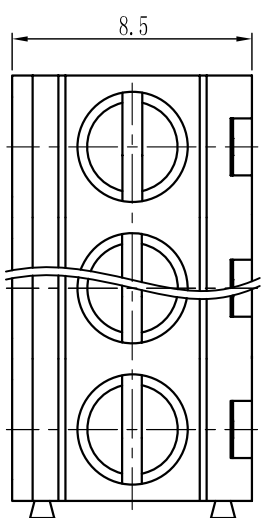

Cixi Dibo Electronics Co., LTD

产品规格书
THE SPEC SHEET

订购方式：
HOW TO ORDER

电气性能/Electrical
 参考标准/Standard: UL IEC
 额定电压/Rated voltage: 300V 250V
 额定电流/Rated current: 8A 15A
 接触电阻/Contact resistance: 20mΩ
 使用线径/Wire range: 26-16AWG 1.5mm²
 耐电压/Withstanding voltage: AC2000V/1Min
 绝缘电阻/Insulation resistance: 500MΩ/DC500V

机械性能/Mechanical
 温度范围/Temp. Range: -40°C~+105°C
 扭矩/Torque: 0.4Nm(3.541lb·in)
 剥线长度/Strip length: 6-7mm

尺寸/Dimensions
 间距/Pitch: 5.0mm
 极数/Poles: 2P-24P

材料及电镀/Material
 塑件/Housing: PA66, UL94V-0
 螺丝/Screws: M2.5, steel Zinc plated
 方块/Cage: Brass, Ni plated
 焊脚/Pin header: Brass, Snle plated

linear dimension (Tolerances Standard GB/T 14486-2008)	over 6 to 10	over 10 to 18	over 18 to 30	over 30 to 50	over 50 to 80	over 80 to 120	over 120 to 160	over 160 to 200	over 200 to 250	all to 5	over 5 to 30	over 30 to 120	over 120 to 180			
	±0.1	±0.14	±0.19	±0.25	±0.32	±0.43	±0.57	±0.72	±0.88	±1.05	±1.25	0.5	0.025	0.06	0.12	0.4
variable range	6 to 10	10 to 18	18 to 30	30 to 50	50 to 80	80 to 120	120 to 160	160 to 200	200 to 250	5 to 30	30 to 120	120 to 180	180 to 250			
tolerance	±0.1	±0.14	±0.19	±0.25	±0.32	±0.43	±0.57	±0.72	±0.88	±1.05	±1.25	0.5	0.025	0.06	0.12	0.4

单位/UNITS: mm 尺寸/SIZE: A4 比例/SCALE: 比例

Cixi Dibo Electronics Co., LTD

名称/NAME: DB12TV-5.0/5.08

第一视角/THIRD ANGLE PROJECTION

X-ON Electronics

Largest Supplier of Electrical and Electronic Components

Click to view similar products for [Fixed Terminal Blocks](#) category: