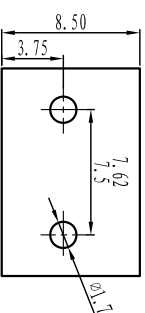

绝缘电阻/Insulation resistance: 500M Ω /DC500V

机械性能/Mechanical

温度范围/Temp.Range: -40 $^{\circ}$ C~+105 $^{\circ}$ C

瞬间温度/MAX Soldering: +250 $^{\circ}$ C, for 5 Sec

尺寸/Dimensions

间距/Pitch: 7.5mm, 7.62mm

极数/Poles: 2P-24P

材料及电镀/Material

塑件/Housing: PA66, UL94V-0

焊针/Pin header: Brass, Tin plated

螺母/Nut: M2.5 Brass

TOLERANCES EXCEPT AS NOTED

	linear dimension	filllet	chamfer	short angle sid	≡	—	□	//	⊥								
variable range	over 6 to 30	over 30 to 120	over 120 to 480	all to 6	over 6 to 10	over 10 to 50	over 50 to 120	all to 5	over 5 to 30	over 30 to 120							
tolerance	±0.1	±0.2	±0.3	±0.5	±0.9	±0.2	±0.5	±1	1 $^{\circ}$	30 $^{\circ}$	20 $^{\circ}$	10 $^{\circ}$	0.5	0.025	0.06	0.12	0.4

订购方式: HOW TO ORDER

单位/UNITS mm 尺寸/SIZE A4 比例/SCALE

Cixi Dibo Electronics Co.,LTD

第一视角/FIRST ANGLE PROJECTION
 名称/NAME DB2EVC-7.62

X-ON Electronics

Largest Supplier of Electrical and Electronic Components

Click to view similar products for [Pluggable Terminal Blocks](#) category: