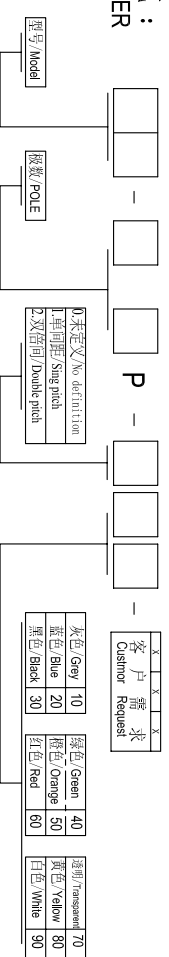

DORABO[®] Cixi Dibo Electronics Co.,LTD

产品规格书
product specification

电气性能/Electrical

参考标准/Standard: UL IEC
 额定电压/Rated voltage: 300V 320V
 额定电流/Rated current: 15A 20A
 接触电阻/Contact resistance: 20m Ω

耐电压/Withstanding voltage: AC2000V/1Min

绝缘电阻/Insulation resistance: 500M Ω /DC500V

机械性能/Mechanical

温度范围/Temp.Range: -40 $^{\circ}$ C~+105 $^{\circ}$ C

瞬间温度/MAX Soldering: +250 $^{\circ}$ C, for 5 Sec

尺寸/Dimensions

间距/Pitch: 7.5mm, 7.62mm

极数/Poles: 2P-24P

材料及电镀/Material

塑件/Housing: PA66, UL94V-0

焊针/Pin header: Brass, Tin plated

螺母/Nut: M2.5 Brass

TOLERANCES EXCEPT AS NOTED

	linear dimension	filllet	chamfer	short angle sid	≡	—	□	//	⊥								
variable range	over 6 to 30	over 30 to 120	over 120 to 480	all to 6	over 6 to 10	over 10 to 50	over 50 to 120	all to 5	over 5 to 30	over 30 to 120							
tolerance	±0.1	±0.2	±0.3	±0.5	±0.9	±0.2	±0.5	±1	1 $^{\circ}$	30 $^{\circ}$	20 $^{\circ}$	10 $^{\circ}$	0.5	0.025	0.06	0.12	0.4

订购方式: HOW TO ORDER

单位/UNITS mm 尺寸/SIZE A4 比例/SCALE

Cixi Dibo Electronics Co.,LTD

第一视角/FIRST ANGLE PROJECTION
 名称/NAME DB2EVC-7.62

X-ON Electronics

Largest Supplier of Electrical and Electronic Components

Click to view similar products for [Pluggable Terminal Blocks](#) category: