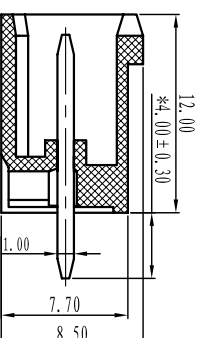

绝缘电阻/Insulation resistance: 500M Ω /DC500V

机械性能/Mechanical

温度范围/Temp.Range: -40 $^{\circ}$ C~+105 $^{\circ}$ C

瞬间温度/MAX Soldering: +250 $^{\circ}$ C, for 5 Sec

尺寸/Dimensions

间距/Pitch: 7.5mm, 7.62mm

极数/Poles: 2P-24P

材料及电镀/Material

塑件/Housing: PA66, UL94V-0

焊针/Pin header: Brass, Tin plated

螺母/Nut: M2.5 Brass

TOLERANCES EXCEPT AS NOTED

	linear dimension	filllet	chamfer	short angle sid	≡	—	□	//	⊥								
variable range	over 6 to 30	over 30 to 120	over 120 to 480	all to 6	over 6 to 10	over 10 to 50	over 50 to 120	all to 5	over 5 to 30	over 30 to 120							
tolerance	±0.1	±0.2	±0.3	±0.5	±0.9	±0.2	±0.5	±1	1 $^{\circ}$	30 $^{\circ}$	20 $^{\circ}$	10 $^{\circ}$	0.5	0.025	0.06	0.12	0.4

订购方式: HOW TO ORDER

单位/UNITS mm 尺寸/SIZE A4 比例/SCALE

Cixi Dibo Electronics Co.,LTD

第一视角/FIRST ANGLE PROJECTION
 名称/NAME DB2EVC-7.62

X-ON Electronics

Largest Supplier of Electrical and Electronic Components

Click to view similar products for [Pluggable Terminal Blocks](#) category: