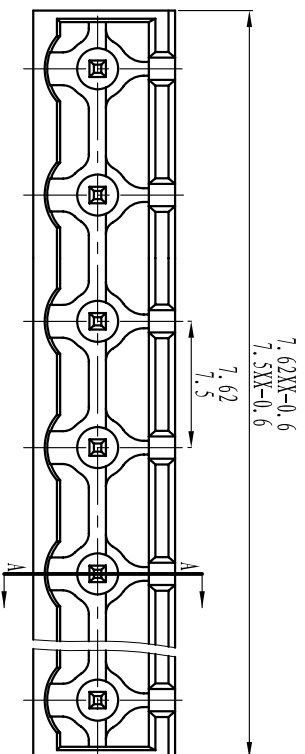

绝缘电阻/Insulation resistance: 500M Ω /DC500V

机械性能/Mechanical

温度范围/Temp.Range: -40 $^{\circ}$ C~+105 $^{\circ}$ C

瞬间温度/MAX Soldering: +250 $^{\circ}$ C, for 5 Sec

尺寸/Dimensions

间距/Pitch: 7.5mm, 7.62mm

极数/Poles: 2P-24P

材料及电镀/Material

塑件/Housing: PA66, UL94V-0

焊针/Pin header: Brass, Tin plated

螺母/Nut: M2.5 Brass

TOLERANCES EXCEPT AS NOTED

	linear dimension	filllet	chamfer	short angle sid	≡	—	□	//	⊥								
variable range	over 6 to 30	over 30 to 120	over 120 to 480	all to 6	over 6 to 10	over 10 to 50	over 50 to 120	all to 5	over 5 to 30	over 30 to 120							
tolerance	±0.1	±0.2	±0.3	±0.5	±0.9	±0.2	±0.5	±1	1 $^{\circ}$	30 $^{\circ}$	20 $^{\circ}$	10 $^{\circ}$	0.5	0.025	0.06	0.12	0.4

订购方式: HOW TO ORDER

单位/UNITS mm 尺寸/SIZE A4 比例/SCALE

Cixi Dibo Electronics Co.,LTD

第一视角/FIRST ANGLE PROJECTION
 名称/NAME DB2EVC-7.62

X-ON Electronics

Largest Supplier of Electrical and Electronic Components

Click to view similar products for [Pluggable Terminal Blocks](#) category: