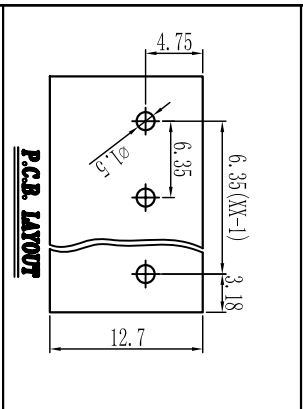

# Cixi Dibo Electronics Co., LTD

产品规格书  
product specification

TOLERANCES EXCEPT AS NOTED

SECTION A-A

订购方式：  
HOW TO ORDER

**电气性能/Electrical**  
 参考标准/Standard: UL IEC  
 额定电压/Rated voltage: 300V 250V  
 额定电流/Rated current: 30A 35A  
 接触电阻/Contact resistance: 20mΩ  
 使用线径/Wire range: 26-10AWG 4.0mm<sup>2</sup>  
 耐电压/Withstanding voltage: AC2000V/1Min  
 绝缘电阻/Insulation resistance: 500MΩ/DC500V

**机械性能/Mechanical**  
 温度范围/Temp Range: -40°C+105°C  
 扭矩/Torque: 0.5Nm (4.5lb·in)  
 剥线长度/Strip length: 6-7mm

**尺寸/Dimensions**  
 间距/Pitch: 6.35mm  
 极数/Poles: 2P-24P

**材质及电镀/Material**  
 塑件/Housing: P166, U194V-0  
 螺丝/Screws: M3.0, steel Zinc plated  
 方块/Cage: Brass, Ni plated  
 焊脚/Pin header: Brass, Snle plated

Linear dimension	fillet	chamfer	short angle sid	≡	—	∇	//	⊥
variable range	6 to 30	6 to 120	10 to 50	10 to 50	5 to 120	5 to 30	10 to 120	10 to 120
tolerance	±0.1 to ±0.2	±0.3 to ±0.5	±0.2 to ±0.5	±1	1° to 30°	0.5 to 10°	0.025 to 0.12	0.06 to 0.4

单位/UNITS	mm	尺寸/SIZE	A4	比例/SCALE	比例
<b>Cixi Dibo Electronics Co., LTD</b>					
名称/NAME					第一视角/THIRD ANGLE PROJECTION
DB910-6.35					