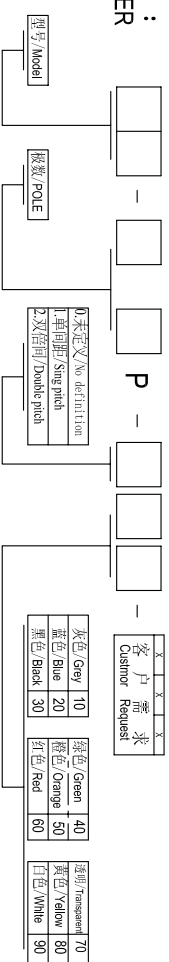

# Cixi Dibo Electronics Co., LTD

产品规格书  
product specification

TOLERANCES EXCEPT AS NOTED

SECTION A-A

订购方式：  
HOW TO ORDER

**电气性能/Electrical**  
 参考标准/Standard: UL IEC  
 额定电压/Rated voltage: 300V 250V  
 额定电流/Rated current: 30A 35A  
 接触电阻/Contact resistance: 20mΩ  
 使用线径/Wire range: 26-10AWG 4.0mm<sup>2</sup>  
 耐电压/Withstanding voltage: AC2000V/1Min  
 绝缘电阻/Insulation resistance: 500MΩ/DC500V

**机械性能/Mechanical**  
 温度范围/Temp Range: -40°C+105°C  
 扭矩/Torque: 0.5Nm (4.5lb·in)  
 剥线长度/Strip length: 6-7mm

**尺寸/Dimensions**  
 间距/Pitch: 6.35mm  
 极数/Poles: 2P-24P

**材质及电镀/Material**  
 塑件/Housing: P166, U194V-0  
 螺丝/Screws: M3.0, steel Zinc plated  
 方块/Cage: Brass, Ni plated  
 焊脚/Pin header: Brass, Snle plated

Linear dimension	fillet	chamfer	short angle sid	≡	—	∇	//	⊥
variable range	6 to 30	6 to 120	10 to 50	10 to 50	5 to 120	5 to 30	10 to 120	10 to 120
tolerance	±0.1 to ±0.2	±0.3 to ±0.5	±0.2 to ±0.5	±1	1° to 30°	0.5 to 10°	0.025 to 0.12	0.06 to 0.4

单位/UNITS	mm	尺寸/SIZE	A4	比例/SCALE	比例
<b>Cixi Dibo Electronics Co., LTD</b>					
名称/NAME					第一视角/THIRD ANGLE PROJECTION
DB910-6.35					