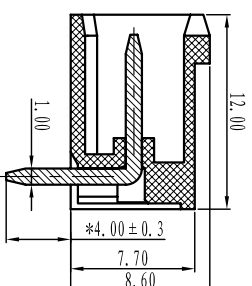

绝缘电阻/Insulation resistance: 500M Ω /DC500V

机械性能/Mechanical

温度范围/Temp.Range: -40 $^{\circ}$ C $^{+}$ 105 $^{\circ}$ C

瞬间温度/MAX Soldering: +250 $^{\circ}$ C, for 5 Sec

尺寸/Dimensions

间距/Pitch: 7.5mm, 7.62mm

极数/Poles: 2P-24P

材质及电镀/Material

塑件/Housing: PA66, UL94V-0

焊针/Pin header: Brass, Tin plated

螺母/Nut: M2.5 Brass

TOLERANCES EXCEPT AS NOTED

	linear dimension			fillet	chamfer	短角侧 short angle sid	≡	—	□	//	⊥
variable range	6 to	over 6 to	over 30 to	all to	over 6 to	over 10 to	over 50 to	over 120 to	5 to	over 30 to	over 120 to
tolerance	±0.1	±0.2	±0.3	±0.2	±0.5	±1	0.5	0.025	0.06	0.12	0.4

订购方式: HOW TO ORDER

Cixi Dibo Electronics Co., LTD

名称/NAME DB2ERC-7.62 7.5

单位/UNITS mm 尺寸/SIZE A4 比例/SCALE

第一视角/FIRST ANGLE PROJECTION

X-ON Electronics

Largest Supplier of Electrical and Electronic Components