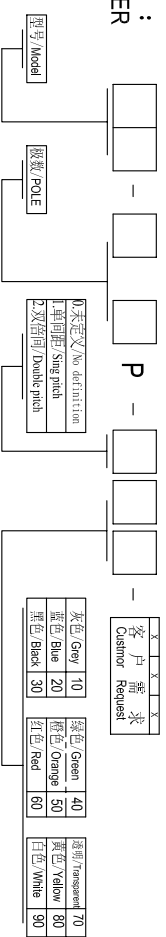

DORABO[®] Cixi Dibo Electronics Co., LTD

产品规格书
product specification

电气性能/Electrical

参考标准/Standard: UL IEC
 额定电压/Rated voltage: 300V 320V
 额定电流/Rated current: 15A 20A
 接触电阻/Contact resistance: 20m Ω

耐压/Withstanding voltage: AC2000V/1Min

绝缘电阻/Insulation resistance: 500M Ω /DC500V

机械性能/Mechanical

温度范围/Temp.Range: -40 $^{\circ}$ C $^{+}$ 105 $^{\circ}$ C

瞬间温度/MAX Soldering: +250 $^{\circ}$ C, for 5 Sec

尺寸/Dimensions

间距/Pitch: 7.5mm, 7.62mm

极数/Poles: 2P-24P

材质及电镀/Material

塑件/Housing: PA66, UL94V-0

焊针/Pin header: Brass, Tin plated

螺母/Nut: M2.5 Brass

TOLERANCES EXCEPT AS NOTED

	linear dimension			fillet	chamfer	短角侧 short angle sid	≡	—	□	//	⊥
variable range	6 to	over 6 to	over 30 to	all to	over 6 to	over 10 to	over 50 to	over 120 to	5 to	over 30 to	over 120 to
tolerance	±0.1	±0.2	±0.3	±0.2	±0.5	±1	0.5	0.025	0.06	0.12	0.4

订购方式: HOW TO ORDER

Cixi Dibo Electronics Co., LTD

名称/NAME DB2ERC-7.62 7.5

单位/UNITS mm 尺寸/SIZE A4 比例/SCALE

第一视角/FIRST ANGLE PROJECTION

X-ON Electronics

Largest Supplier of Electrical and Electronic Components