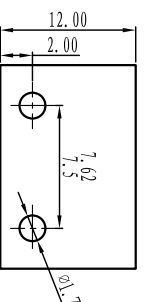

绝缘电阻/Insulation resistance: 500M Ω /DC500V

机械性能/Mechanical

温度范围/Temp.Range: -40 $^{\circ}$ C $^{+}$ 105 $^{\circ}$ C

瞬间温度/MAX Soldering: +250 $^{\circ}$ C, for 5 Sec

尺寸/Dimensions

间距/Pitch: 7.5mm, 7.62mm

极数/Poles: 2P-24P

材质及电镀/Material

塑件/Housing: PA66, UL94V-0

焊针/Pin header: Brass, Tin plated

螺母/Nut: M2.5 Brass

TOLERANCES EXCEPT AS NOTED

	linear dimension			fillet	chamfer	短角侧 short angle sid	≡	—	□	//	⊥
variable range	6 to	over 6 to	over 30 to	all to	over 6 to	over 10 to	over 50 to	over 120 to	5 to	over 30 to	over 120 to
tolerance	±0.1	±0.2	±0.3	±0.2	±0.5	±1	0.5	0.025	0.06	0.12	0.4

订购方式: HOW TO ORDER

Cixi Dibo Electronics Co., LTD

名称/NAME DB2ERC-7.62 7.5

单位/UNITS mm 尺寸/SIZE A4 比例/SCALE

第一视角/FIRST ANGLE PROJECTION

X-ON Electronics

Largest Supplier of Electrical and Electronic Components