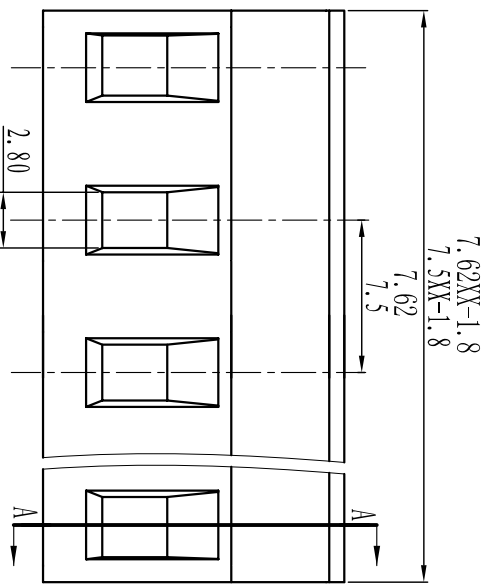

Cixi Dibo Electronics Co.,LTD

产品规格书
product specification

电气性能/Electrical

参考标准/Standard: UL IEC

额定电压/Rated voltage: 300V 320V

额定电流/Rated current: 15A 20A

接触电阻/Contact resistance: 20mΩ

使用线径/Wire range: 28-14AWG 2.5mm²

耐电压/Withstanding voltage: AC2000V/1Min

绝缘电阻/Insulation resistance: 500MΩ/DC500V

机械性能/Mechanical

温度范围/Temp Range: -40°C+105°C

扭矩/Torque: 0.5Nm(4.51lb·in)

剥线长度/Strip length: 7-8mm

尺寸/Dimensions

间距/Pitch: 7.5mm,7.62mm

极数/Poles: 2P-24P

材质及电镀/Material

塑件/Housing: PA66,UL94V-0

螺丝/Screws: M3.0,steel Zinc plated

方块/Wire guard: Brass,Ni plated

簧片/Clamp: Phosphor bronze,Ni plated