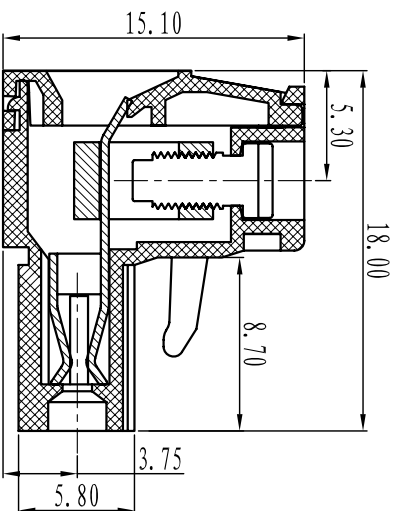

Cixi Dibo Electronics Co.,LTD

产品规格书
product specification

电气性能/Electrical

参考标准/Standard: UL IEC

额定电压/Rated voltage: 300V 320V

额定电流/Rated current: 15A 20A

接触电阻/Contact resistance: 20mΩ

使用线径/Wire range: 28-14AWG 2.5mm²

耐电压/Withstanding voltage: AC2000V/1Min

绝缘电阻/Insulation resistance: 500MΩ/DC500V

机械性能/Mechanical

温度范围/Temp Range: -40°C+105°C

扭矩/Torque: 0.5Nm(4.51lb·in)

剥线长度/Strip length: 7-8mm

尺寸/Dimensions

间距/Pitch: 7.5mm,7.62mm

极数/Poles: 2P-24P

材质及电镀/Material

塑件/Housing: PA66,UL94V-0

螺丝/Screws: M3.0,steel Zinc plated

方块/Wire guard: Brass,Ni plated

簧片/Clamp: Phosphor bronze,Ni plated

TOLERANCES EXCEPT AS NOTED

	linear dimension	fillet	chamfer	short angle sid													
variable range	over 6 to 30	over 30 to 120	over 120 to 480	all to 6	over 6 to 10	over 10 to 50	over 50 to 120	all to 5	over 5 to 30								
tolerance	±0.1	±0.2	±0.3	±0.5	±0.9	±0.2	±0.5	±1	1°	30°	20°	10°	0.5	0.025	0.06	0.12	0.4

订购方式 : HOW TO ORDER

单位/UNITS mm 尺寸/SIZE A4 比例/SCALE 比例

Cixi Dibo Electronics Co.,LTD 名称/NAME DB2EK-7.5/7.62

第一视角/FIRST ANGLE PROJECTION

X-ON Electronics

Largest Supplier of Electrical and Electronic Components