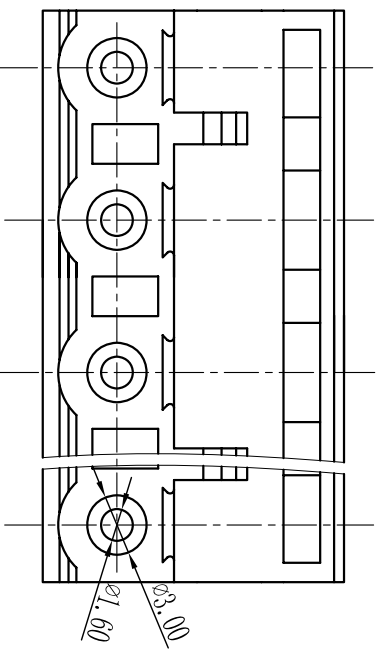

耐电压/Withstanding voltage: AC2000V/1Min

绝缘电阻/Insulation resistance: 500MΩ/DC500V

机械性能/Mechanical

温度范围/Temp Range: -40°C+105°C

扭矩/Torque: 0.5Nm(4.51lb·in)

剥线长度/Strip length: 7-8mm

尺寸/Dimensions

间距/Pitch: 7.5mm,7.62mm

极数/Poles: 2P-24P

材质及电镀/Material

塑件/Housing: PA66,UL94V-0

螺丝/Screws: M3.0,steel Zinc plated

方块/Wire guard: Brass,Ni plated

簧片/Clamp: Phosphor bronze,Ni plated

TOLERANCES EXCEPT AS NOTED

	linear dimension	fillet	chamfer	short angle sid													
variable range	over 6 to 30	over 30 to 120	over 120 to 480	all to 6	over 6 to 10	over 10 to 50	over 50 to 120	all to 5	over 5 to 30								
tolerance	±0.1	±0.2	±0.3	±0.5	±0.9	±0.2	±0.5	±1	1°	30°	20°	10°	0.5	0.025	0.06	0.12	0.4

订购方式 : HOW TO ORDER

单位/UNITS mm 尺寸/SIZE A4 比例/SCALE 比例

Cixi Dibo Electronics Co.,LTD 名称/NAME DB2EK-7.5/7.62

第一视角/FIRST ANGLE PROJECTION

X-ON Electronics

Largest Supplier of Electrical and Electronic Components