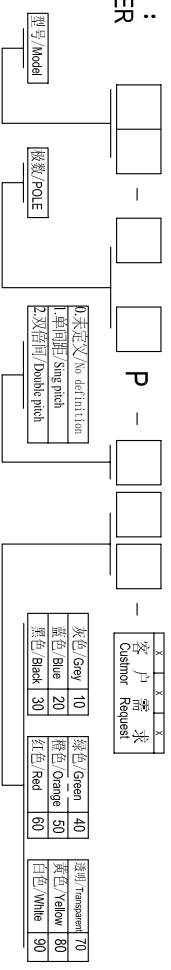

Cixi Dibo Electronics Co.,LTD

产品规格书
product specification

电气性能/Electrical

参考标准/Standard: UL IEC

额定电压/Rated voltage: 300V 320V

额定电流/Rated current: 15A 20A

接触电阻/Contact resistance: 20mΩ

使用线径/Wire range: 28-14AWG 2.5mm²

耐电压/Withstanding voltage: AC2000V/1Min

绝缘电阻/Insulation resistance: 500MΩ/DC500V

机械性能/Mechanical

温度范围/Temp Range: -40°C+105°C

扭矩/Torque: 0.5Nm(4.51lb·in)

剥线长度/Strip length: 7-8mm

尺寸/Dimensions

间距/Pitch: 7.5mm,7.62mm

极数/Poles: 2P-24P

材质及电镀/Material

塑件/Housing: PA66,UL94V-0

螺丝/Screws: M3.0,steel Zinc plated

方块/Wire guard: Brass,Ni plated

簧片/Clamp: Phosphor bronze,Ni plated

TOLERANCES EXCEPT AS NOTED

	linear dimension	fillet	chamfer	short angle sid													
variable range	over 6 to 30	over 30 to 120	over 120 to 480	all to 6	over 6 to 10	over 10 to 50	over 50 to 120	all to 5	over 5 to 30								
tolerance	±0.1	±0.2	±0.3	±0.5	±0.9	±0.2	±0.5	±1	1°	30°	20°	10°	0.5	0.025	0.06	0.12	0.4

订购方式 : HOW TO ORDER

单位/UNITS mm 尺寸/SIZE A4 比例/SCALE 比例

Cixi Dibo Electronics Co.,LTD 名称/NAME DB2EK-7.5/7.62

第一视角/FIRST ANGLE PROJECTION

X-ON Electronics

Largest Supplier of Electrical and Electronic Components