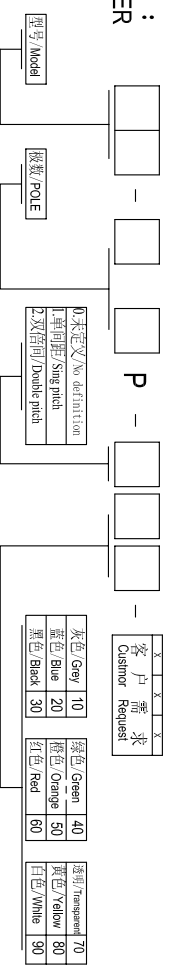

DORABO[®] Cixi Dibo Electronics Co.,LTD

产品规格书
product specification

电气性能/Electrical

参考标准/Standard: UL IEC
 额定电压/Rated voltage: 300V 320V
 额定电流/Rated current: 15A 20A
 接触电阻/Contact resistance: 20m Ω

耐电压/Withstanding voltage: AC2000V/1Min

绝缘电阻/Insulation resistance: 500M Ω /DC5000V

机械性能/Mechanical

温度范围/Temp.Range: -40 $^{\circ}$ C~+105 $^{\circ}$ C
 瞬间温度/MAX Soldering: +250 $^{\circ}$ C, for 5 Sec

尺寸/Dimensions

间距/Pitch: 5.00mm, 5.08mm
 极数/Poles: 2P-24P
 材料及电镀/Material
 塑件/Housing: PA66, UL94V-0
 焊针/Pin header: Brass, Tin plated
 螺母/Nut: M2.5 Brass

TOLERANCES EXCEPT AS NOTED

	linear dimension	fillet	chamfer	short angle sid					
variable range	over 6 to 6	over 30 to 120	over 480 to 480	over 480 to 480	all	over 6 to 6	over 6 to 6	over 10 to 10	over 50 to 50
tolerance	± 0.1 to ± 0.2	± 0.3 to ± 0.5	± 0.9 to ± 0.2	± 0.5 to ± 1	1° to 30°	10° to 20°	0.5 to 0.025	0.06 to 0.12	0.4 to 0.4

订购方式: HOW TO ORDER

客户需求
Customer Request

灰色/Grey	10	绿色/Green	40
蓝色/Blue	20	橙色/Orange	50
黑色/Black	30	红色/Red	60
		黄色/Yellow	80
		白色/White	90

单位/UNITS mm 尺寸/SIZE A4 比例/SCALE 第一视角/FIRST ANGLE PROJECTION

Cixi Dibo Electronics Co.,LTD 名称/NAME DB2EVM-5.0/5.08