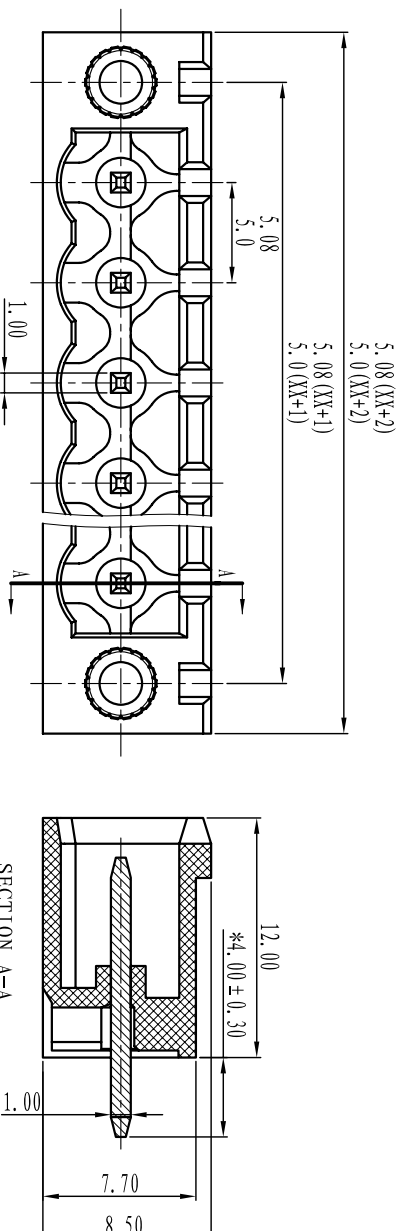

绝缘电阻/Insulation resistance: 500M Ω /DC5000V

机械性能/Mechanical

温度范围/Temp.Range: -40 $^{\circ}$ C~+105 $^{\circ}$ C
 瞬间温度/MAX Soldering: +250 $^{\circ}$ C, for 5 Sec

尺寸/Dimensions

间距/Pitch: 5.00mm, 5.08mm
 极数/Poles: 2P-24P
 材料及电镀/Material
 塑件/Housing: PA66, UL94V-0
 焊针/Pin header: Brass, Tin plated
 螺母/Nut: M2.5 Brass

TOLERANCES EXCEPT AS NOTED

	linear dimension	fillet	chamfer	short angle sid					
variable range	over 6 to 6	over 30 to 120	over 480 to 480	over 480 to 480	all	over 6 to 6	over 6 to 6	over 10 to 10	over 50 to 50
tolerance	± 0.1 to ± 0.2	± 0.3 to ± 0.5	± 0.9 to ± 0.2	± 0.5 to ± 1	1° to 30°	10° to 20°	0.5 to 0.025	0.06 to 0.12	0.4 to 0.4

订购方式: HOW TO ORDER

客户需求
Customer Request

灰色/Grey	10	绿色/Green	40
蓝色/Blue	20	橙色/Orange	50
黑色/Black	30	红色/Red	60
		黄色/Yellow	80
		白色/White	90

单位/UNITS mm 尺寸/SIZE A4 比例/SCALE 第一视角/FIRST ANGLE PROJECTION

Cixi Dibo Electronics Co.,LTD 名称/NAME DB2EVM-5.0/5.08