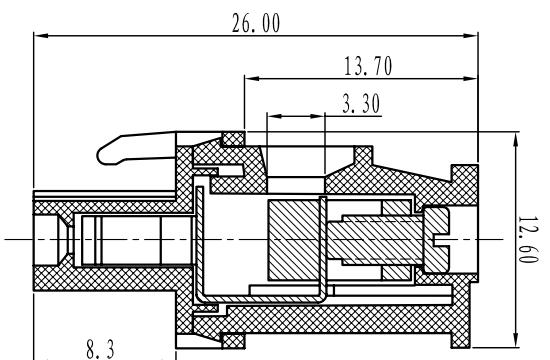

Cixi Dibo Electronics Co., LTD

产品规格书
product specification

TOLERANCES EXCEPT AS NOTED

	linear dimension	fillet	chamfer	短角	短角边	倒角	倒角	倒角
variable range	6 to 30	30 to 120	120 to 480	all to 6	6 to 10	10 to 50	50 to 120	all to 5
tolerance	±0.1	±0.2	±0.3	±0.5	±0.9	±0.2	±0.5	±1

订购方式：
HOW TO ORDER

电 气 性 能 / Electrical
 参考标准 / Standard: UL IEC
 额定电压 / Rated voltage: 300V 320V
 额定电流 / Rated current: 15A 20A
 接触电阻 / Contact resistance: 20mΩ
 使用线径 / Wire range: 28-14AWG 2.5mm²
 耐电压 / Withstanding voltage: AC2000V/1Min
 绝缘电阻 / Insulation resistance: 500MΩ /DC500V
 机 械 性 能 / Mechanical
 温度范围 / Temp Range: -40° C +105° C
 扭 矩 / Torque: 0.5Nm (4.51b in)
 剥线长度 / Strip length: 7-8mm
 尺 寸 / Dimensions
 间距 / Pitch: 5.0mm, 5.08mm
 极数 / Poles: 02P-24P
 材 质 及 电 镀 / Material
 塑 件 / Housing: PA66, UL94V-0
 螺 丝 / Screws: M3, steel Zinc plated
 夹 子 / Clamp: Brass, Ni plated
 方 夹 / wire guard: Phosphor bronze, Ni plated

单位 / UNITS	mm	尺寸 / SIZE	A4	比例 / SCALE	第一视角 / FIRST ANGLE PROJECTION
Cixi Dibo Electronics Co., LTD					
名称 / NAME	DB2EKA-5.0/5.08				

X-ON Electronics

Largest Supplier of Electrical and Electronic Components