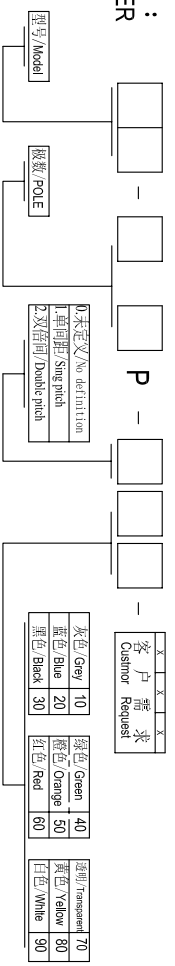

Cixi Dibo Electronics Co., LTD

产品规格书
product specification

TOLERANCES EXCEPT AS NOTED

	linear dimension	fillet	chamfer	短角	短角边	倒角	倒角	倒角
variable range	6 to 30	30 to 120	120 to 480	all to 6	6 to 10	10 to 50	50 to 120	all to 5
tolerance	±0.1	±0.2	±0.3	±0.5	±0.9	±0.2	±0.5	±1

订购方式：
HOW TO ORDER

电 气 性 能 / Electrical
 参考标准 / Standard: UL IEC
 额定电压 / Rated voltage: 300V 320V
 额定电流 / Rated current: 15A 20A
 接触电阻 / Contact resistance: 20mΩ
 使用线径 / Wire range: 28-14AWG 2.5mm²
 耐电压 / Withstanding voltage: AC2000V/1Min
 绝缘电阻 / Insulation resistance: 500MΩ /DC500V
 机 械 性 能 / Mechanical
 温度范围 / Temp Range: -40° C +105° C
 扭 矩 / Torque: 0.5Nm (4.51b in)
 剥线长度 / Strip length: 7-8mm
 尺 寸 / Dimensions
 间距 / Pitch: 5.0mm, 5.08mm
 极数 / Poles: 02P-24P
 材 质 及 电 镀 / Material
 塑 件 / Housing: PA66, UL94V-0
 螺 丝 / Screws: M3, steel Zinc plated
 夹 子 / Clamp: Brass, Ni plated
 方 夹 / wire guard: Phosphor bronze, Ni plated

单位 / UNITS	mm	尺寸 / SIZE	A4	比例 / SCALE	第一视角 / FIRST ANGLE PROJECTION
Cixi Dibo Electronics Co., LTD					
名称 / NAME	DB2EKA-5.0/5.08				

X-ON Electronics

Largest Supplier of Electrical and Electronic Components