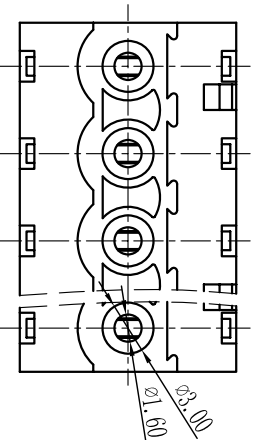

Cixi Dibo Electronics Co., LTD

产品规格书
product specification

TOLERANCES EXCEPT AS NOTED

	linear dimension	fillet	chamfer	短角	短角边	倒角	倒角	倒角
variable range	6 to 30	30 to 120	120 to 480	all to 6	6 to 10	10 to 50	50 to 120	all to 5
tolerance	±0.1	±0.2	±0.3	±0.5	±0.9	±0.2	±0.5	±1

订购方式：
HOW TO ORDER

电 气 性 能 / Electrical
 参考标准 / Standard: UL IEC
 额定电压 / Rated voltage: 300V 320V
 额定电流 / Rated current: 15A 20A
 接触电阻 / Contact resistance: 20mΩ
 使用线径 / Wire range: 28-14AWG 2.5mm²
 耐电压 / Withstanding voltage: AC2000V/1Min
 绝缘电阻 / Insulation resistance: 500MΩ /DC500V
 机 械 性 能 / Mechanical
 温度范围 / Temp Range: -40° C +105° C
 扭 矩 / Torque: 0.5Nm (4.51b in)
 剥线长度 / Strip length: 7-8mm
 尺 寸 / Dimensions
 间距 / Pitch: 5.0mm, 5.08mm
 极数 / Poles: 02P-24P
 材 质 及 电 镀 / Material
 塑 件 / Housing: PA66, UL94V-0
 螺 丝 / Screws: M3, steel Zinc plated
 夹 子 / Clamp: Brass, Ni plated
 方 夹 / wire guard: Phosphor bronze, Ni plated

单位 / UNITS	mm	尺寸 / SIZE	A4	比例 / SCALE	第一视角 / FIRST ANGLE PROJECTION
Cixi Dibo Electronics Co., LTD					
名称 / NAME	DB2EKA-5.0/5.08				

X-ON Electronics

Largest Supplier of Electrical and Electronic Components