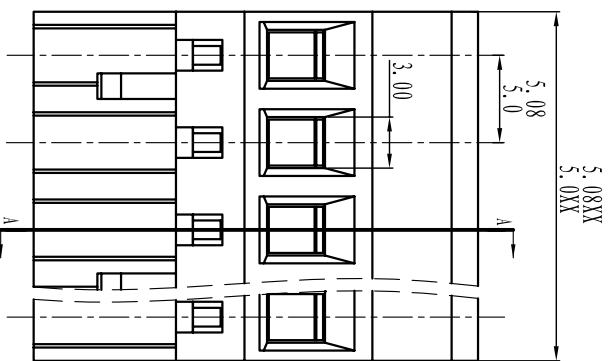

Cixi Dibo Electronics Co., LTD

产品规格书
product specification

TOLERANCES EXCEPT AS NOTED

	linear dimension	fillet	chamfer	短角	短角边	倒角	倒角	倒角
variable range	6 to 30	30 to 120	120 to 480	all to 6	6 to 10	10 to 50	50 to 120	all to 5
tolerance	±0.1	±0.2	±0.3	±0.5	±0.9	±0.2	±0.5	±1

订购方式：
HOW TO ORDER

电 气 性 能 / Electrical
 参考标准 / Standard: UL IEC
 额定电压 / Rated voltage: 300V 320V
 额定电流 / Rated current: 15A 20A
 接触电阻 / Contact resistance: 20mΩ
 使用线径 / Wire range: 28-14AWG 2.5mm²
 耐电压 / Withstanding voltage: AC2000V/1Min
 绝缘电阻 / Insulation resistance: 500MΩ /DC500V
 机 械 性 能 / Mechanical
 温度范围 / Temp Range: -40° C +105° C
 扭 矩 / Torque: 0.5Nm (4.51b in)
 剥线长度 / Strip length: 7-8mm
 尺 寸 / Dimensions
 间距 / Pitch: 5.0mm, 5.08mm
 极数 / Poles: 02P-24P
 材 质 及 电 镀 / Material
 塑 件 / Housing: PA66, UL94V-0
 螺 丝 / Screws: M3, steel Zinc plated
 夹 子 / Clamp: Brass, Ni plated
 方 夹 / wire guard: Phosphor bronze, Ni plated

单位 / UNITS	mm	尺寸 / SIZE	A4	比例 / SCALE	第一视角 / FIRST ANGLE PROJECTION
Cixi Dibo Electronics Co., LTD					
名称 / NAME	DB2EKA-5.0/5.08				

X-ON Electronics

Largest Supplier of Electrical and Electronic Components