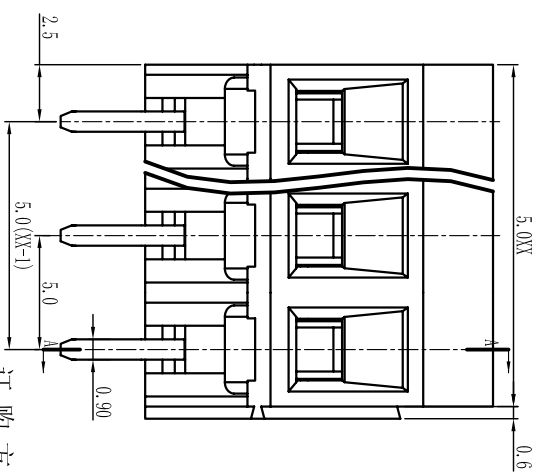

# Cixi Dibo Electronics Co., LTD

产品规格书  
product specification

订购方式：  
HOW TO ORDER

电气性能/Electrical  
 参考标准/Standard: UL IEC  
 额定电压/Rated voltage: 300V 250V  
 额定电流/Rated current: 10A 18A  
 接触电阻/Contact resistance: 20mΩ  
 使用线径/Wire range: 24-12AWG 2.5mm<sup>2</sup>  
 耐电压/Withstanding voltage: AC2000V/1Min  
 绝缘电阻/Insulation resistance: 500MΩ/DC500V

机械性能/Mechanical  
 温度范围/Temp. Range: -40°C+105°C  
 扭矩/Torque: 0.4Nm(3.6lb·in)  
 剥线长度/Strip length: 6-7mm  
 尺寸/Dimensions  
 间距/Pitch: 5.0mm  
 极数/Poles: 2P-24P  
 材料及电镀/Material  
 塑件/Housing: P166, UL94V-0  
 螺丝/Screws: M2.5, steel Zinc plated  
 方块/Cage: Brass, Ni plated  
 焊脚/Pin header: Brass, Snle plated

tolerance	±0.1	±0.14	±0.19	±0.25	±0.32	±0.43	±0.57	±0.72	±0.88	±1.05	±1.25	0.5	0.025	0.06	0.12	0.4
	6 to	6 to	10 to	18 to	30 to	50 to	80 to	120 to	160 to	200 to	250 to	all	5 to	5 to	30 to	120 to
variable range	6 to	6 to	10 to	18 to	30 to	50 to	80 to	120 to	160 to	200 to	250 to	all	5 to	5 to	30 to	120 to
linear dimension (tolerances Standard GB/T 14486-2008)	over	over	over	over	over	over	over	over	over	over	over	≡	—	□	//	⊥

单位/UNITS: mm 尺寸/SIZE: A4 比例/SCALE: 比例

Cixi Dibo Electronics Co., LTD

名称/NAME: DB103-5.0

第一视角/THIRD ANGLE PROJECTION