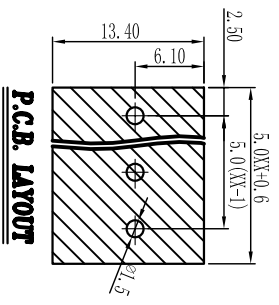

# Cixi Dibo Electronics Co., LTD

产品规格书  
product specification

订购方式：  
HOW TO ORDER

电气性能/Electrical  
 参考标准/Standard: UL IEC  
 额定电压/Rated voltage: 300V 250V  
 额定电流/Rated current: 10A 18A  
 接触电阻/Contact resistance: 20mΩ  
 使用线径/Wire range: 24-12AWG 2.5mm<sup>2</sup>  
 耐电压/Withstanding voltage: AC2000V/1Min  
 绝缘电阻/Insulation resistance: 500MΩ/DC500V

机械性能/Mechanical  
 温度范围/Temp. Range: -40°C+105°C  
 扭矩/Torque: 0.4Nm(3.6lb·in)  
 剥线长度/Strip length: 6-7mm  
 尺寸/Dimensions  
 间距/Pitch: 5.0mm  
 极数/Poles: 2P-24P  
 材料及电镀/Material  
 塑件/Housing: P166, UL94V-0  
 螺丝/Screws: M2.5, steel Zinc plated  
 方块/Cage: Brass, Ni plated  
 焊脚/Pin header: Brass, Snle plated

tolerance	±0.1	±0.14	±0.19	±0.25	±0.32	±0.43	±0.57	±0.72	±0.88	±1.05	±1.25	0.5	0.025	0.06	0.12	0.4
	6 to	6 to	10 to	18 to	30 to	50 to	80 to	120 to	160 to	200 to	250 to	all	5 to	5 to	30 to	120 to
variable range	6 to	6 to	10 to	18 to	30 to	50 to	80 to	120 to	160 to	200 to	250 to	all	5 to	5 to	30 to	120 to
linear dimension (tolerances Standard GB/T 14486-2008)	over	over	over	over	over	over	over	over	over	over	over	≡	—	□	//	⊥

单位/UNITS: mm 尺寸/SIZE: A4 比例/SCALE: 比例

Cixi Dibo Electronics Co., LTD

名称/NAME: DB103-5.0

第一视角/THIRD ANGLE PROJECTION