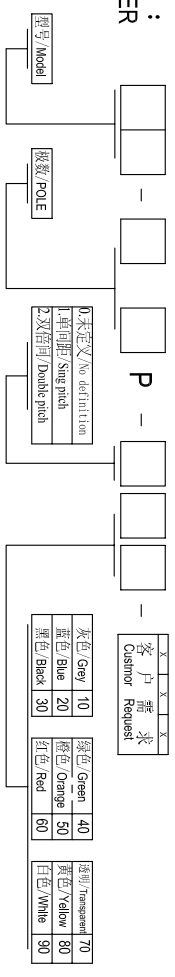

# Cixi Dibo Electronics Co., LTD

产品规格书  
product specification

订购方式：  
HOW TO ORDER

电气性能/Electrical  
 参考标准/Standard: UL IEC  
 额定电压/Rated voltage: 300V 250V  
 额定电流/Rated current: 10A 18A  
 接触电阻/Contact resistance: 20mΩ  
 使用线径/Wire range: 24-12AWG 2.5mm<sup>2</sup>  
 耐电压/Withstanding voltage: AC2000V/1Min  
 绝缘电阻/Insulation resistance: 500MΩ/DC500V

机械性能/Mechanical  
 温度范围/Temp. Range: -40°C+105°C  
 扭矩/Torque: 0.4Nm(3.6lb·in)  
 剥线长度/Strip length: 6-7mm  
 尺寸/Dimensions  
 间距/Pitch: 5.0mm  
 极数/Poles: 2P-24P  
 材料及电镀/Material  
 塑件/Housing: P166, UL94V-0  
 螺丝/Screws: M2.5, steel Zinc plated  
 方块/Cage: Brass, Ni plated  
 焊脚/Pin header: Brass, Snle plated

tolerance	±0.1	±0.14	±0.19	±0.25	±0.32	±0.43	±0.57	±0.72	±0.88	±1.05	±1.25	0.5	0.025	0.06	0.12	0.4
	6 to	6 to	10 to	18 to	30 to	50 to	80 to	120 to	160 to	200 to	250 to	all	5 to	5 to	30 to	120 to
variable range	6 to	6 to	10 to	18 to	30 to	50 to	80 to	120 to	160 to	200 to	250 to	all	5 to	5 to	30 to	120 to
linear dimension (tolerances Standard GB/T 14486-2008)	over	over	over	over	over	over	over	over	over	over	over	≡	—	□	//	⊥

单位/UNITS: mm 尺寸/SIZE: A4 比例/SCALE: 比例

Cixi Dibo Electronics Co., LTD

名称/NAME: DB103-5.0

第一视角/THIRD ANGLE PROJECTION