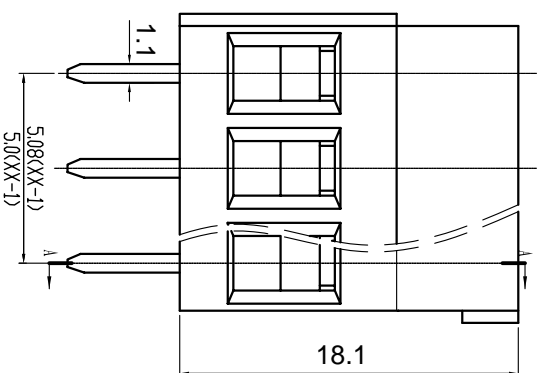

Cixi Dibo Electronics Co., LTD

产品规格书
THE SPEC SHEET

SECTION A-A

	linear dimension(Tolerances Standard GB/T 14486-2008)										≡	—	□	∥	⊥	
variable range	over 6 to 10	over 10 to 18	over 18 to 30	over 30 to 50	over 50 to 80	over 80 to 120	over 120 to 160	over 160 to 200	over 200 to 250	over 250 to 500	all	to 5	over 5 to 30	over 30 to 120	over 120 to 500	
tolerance	±0.1	±0.14	±0.19	±0.25	±0.32	±0.43	±0.57	±0.72	±0.88	±1.05	±1.25	0.5	0.025	0.06	0.12	0.4

电气性能/Electrical

参考标准/Standard	UL	IEC
额定电压/Rated voltage	300V	250V
额定电流/Rated current	16A	24A
接触电阻/Contact resistance	20mΩ	
绝缘电阻/Insulation resistance	500MΩ/DC500V	
使用线径/Wire range	26~12AWG	2.5mm ²
耐电压/With standing voltage	AC 2000V/1 Min	

机械性能/Mechanical

扭矩/Torque	0.5Nm(4.5Lb.in)
剥线长度/Strip Length	6-7mm
温度范围/Temp.Range	-40°C~+105°C
瞬时温度/MAX Soldering	+250°C, for 5 Sec

尺寸/Dimensions

间距/Pitch	5.0mm, 5.08mm
极数/Poles	2-24p

材质及电镀/Material

塑件/Housing	PA66, UL94V-0
螺丝/Screws	M3.0, Steel Zn plated
焊脚/Pin header	Brass, Tin plated
方块/Cage	Brass Ni plated

单位/UNITS mm 尺寸/SIZE A4 比例/SCALE 5:2

第三视角/THIRD ANGLE PROJECTION

Cixi Dibo Electronics Co., LTD

名称/TITLE DB129V-5.0/5.08

X-ON Electronics

Largest Supplier of Electrical and Electronic Components

Click to view similar products for [Fixed Terminal Blocks](#) category: