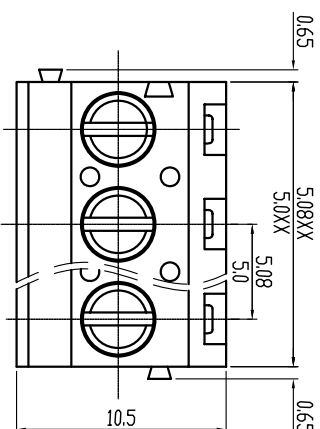

Cixi Dibo Electronics Co., LTD

产品规格书
THE SPEC SHEET

SECTION A-A

	linear dimension(Tolerances Standard GB/T 14486-2008)										≡	—	□	∥	⊥	
variable range	over 6 to 10	over 10 to 18	over 18 to 30	over 30 to 50	over 50 to 80	over 80 to 120	over 120 to 160	over 160 to 200	over 200 to 250	over 250 to 500	all	to 5	over 5 to 30	over 30 to 120	over 120 to 500	
tolerance	±0.1	±0.14	±0.19	±0.25	±0.32	±0.43	±0.57	±0.72	±0.88	±1.05	±1.25	0.5	0.025	0.06	0.12	0.4

电气性能/Electrical

参考标准/Standard	UL	IEC
额定电压/Rated voltage	300V	250V
额定电流/Rated current	16A	24A
接触电阻/Contact resistance	20mΩ	
绝缘电阻/Insulation resistance	500MΩ/DC500V	
使用线径/Wire range	26~12AWG	2.5mm ²
耐电压/With standing voltage	AC 2000V/1 Min	

机械性能/Mechanical

扭矩/Torque	0.5Nm(4.5Lb.in)
剥线长度/Strip Length	6-7mm
温度范围/Temp.Range	-40°C~+105°C
瞬时温度/MAX Soldering	+250°C, for 5 Sec

尺寸/Dimensions

间距/Pitch	5.0mm, 5.08mm
极数/Poles	2-24p

材质及电镀/Material

塑件/Housing	PA66, UL94V-0
螺丝/Screws	M3.0, Steel Zn plated
焊脚/Pin header	Brass, Tin plated
方块/Cage	Brass Ni plated

单位/UNITS mm 尺寸/SIZE A4 比例/SCALE 5:2

第三视角/THIRD ANGLE PROJECTION

Cixi Dibo Electronics Co., LTD

名称/TITLE DB129V-5.0/5.08

X-ON Electronics

Largest Supplier of Electrical and Electronic Components

Click to view similar products for [Fixed Terminal Blocks](#) category: