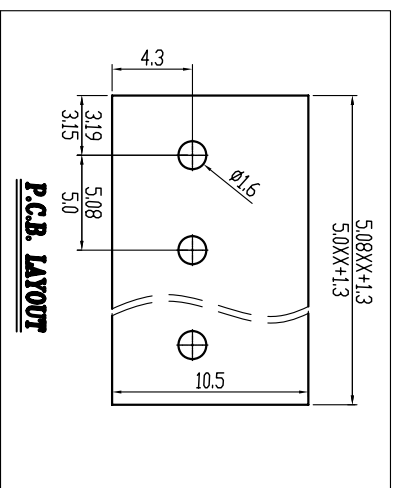

Cixi Dibo Electronics Co., LTD

产品规格书
THE SPEC SHEET

SECTION A-A

	linear dimension(Tolerances Standard GB/T 14486-2008)										≡	—	□	∥	⊥	
variable range	over 6 to 10	over 10 to 18	over 18 to 30	over 30 to 50	over 50 to 80	over 80 to 120	over 120 to 160	over 160 to 200	over 200 to 250	over 250 to 500	all	to 5	over 5 to 30	over 30 to 120	over 120 to 500	
tolerance	±0.1	±0.14	±0.19	±0.25	±0.32	±0.43	±0.57	±0.72	±0.88	±1.05	±1.25	0.5	0.025	0.06	0.12	0.4

电气性能/Electrical

参考标准/Standard	UL	IEC
额定电压/Rated voltage	300V	250V
额定电流/Rated current	16A	24A
接触电阻/Contact resistance	20mΩ	
绝缘电阻/Insulation resistance	500MΩ/DC500V	
使用线径/Wire range	26~12AWG	2.5mm ²
耐电压/With standing voltage	AC 2000V/1 Min	

机械性能/Mechanical

扭矩/Torque	0.5Nm(4.5Lb.in)
剥线长度/Strip Length	6-7mm
温度范围/Temp.Range	-40°C~+105°C
瞬时温度/MAX Soldering	+250°C, for 5 Sec

尺寸/Dimensions

间距/Pitch	5.0mm, 5.08mm
极数/Poles	2-24p

材质及电镀/Material

塑件/Housing	PA66, UL94V-0
螺丝/Screws	M3.0, Steel Zn plated
焊脚/Pin header	Brass, Tin plated
方块/Cage	Brass Ni plated

单位/UNITS mm 尺寸/SIZE A4 比例/SCALE 5:2

第三视角/THIRD ANGLE PROJECTION

Cixi Dibo Electronics Co., LTD

名称/TITLE DB129V-5.0/5.08

X-ON Electronics

Largest Supplier of Electrical and Electronic Components

Click to view similar products for [Fixed Terminal Blocks](#) category: