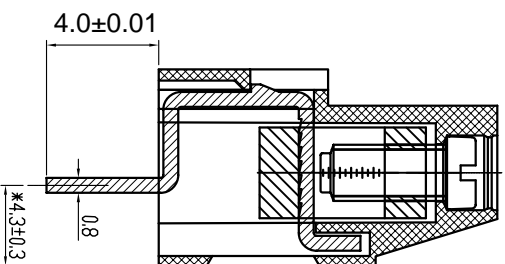

Cixi Dibo Electronics Co., LTD

产品规格书
THE SPEC SHEET

SECTION A-A

	linear dimension(Tolerances Standard GB/T 14486-2008)										≡	—	□	∥	⊥	
variable range	over 6 to 10	over 10 to 18	over 18 to 30	over 30 to 50	over 50 to 80	over 80 to 120	over 120 to 160	over 160 to 200	over 200 to 250	over 250 to 500	all	to 5	over 5 to 30	over 30 to 120	over 120 to 500	
tolerance	±0.1	±0.14	±0.19	±0.25	±0.32	±0.43	±0.57	±0.72	±0.88	±1.05	±1.25	0.5	0.025	0.06	0.12	0.4

电气性能/Electrical

参考标准/Standard	UL	IEC
额定电压/Rated voltage	300V	250V
额定电流/Rated current	16A	24A
接触电阻/Contact resistance	20mΩ	
绝缘电阻/Insulation resistance	500MΩ/DC500V	
使用线径/Wire range	26~12AWG	2.5mm ²
耐电压/With standing voltage	AC 2000V/1 Min	

机械性能/Mechanical

扭矩/Torque	0.5Nm(4.5Lb.in)
剥线长度/Strip Length	6-7mm
温度范围/Temp.Range	-40°C~+105°C
瞬时温度/MAX Soldering	+250°C, for 5 Sec

尺寸/Dimensions

间距/Pitch	5.0mm, 5.08mm
极数/Poles	2-24p

材质及电镀/Material

塑件/Housing	PA66, UL94V-0
螺丝/Screws	M3.0, Steel Zn plated
焊脚/Pin header	Brass, Tin plated
方块/Cage	Brass Ni plated

单位/UNITS mm 尺寸/SIZE A4 比例/SCALE 5:2

第三视角/THIRD ANGLE PROJECTION

Cixi Dibo Electronics Co., LTD

名称/TITLE DB129V-5.0/5.08

X-ON Electronics

Largest Supplier of Electrical and Electronic Components

Click to view similar products for [Fixed Terminal Blocks](#) category: