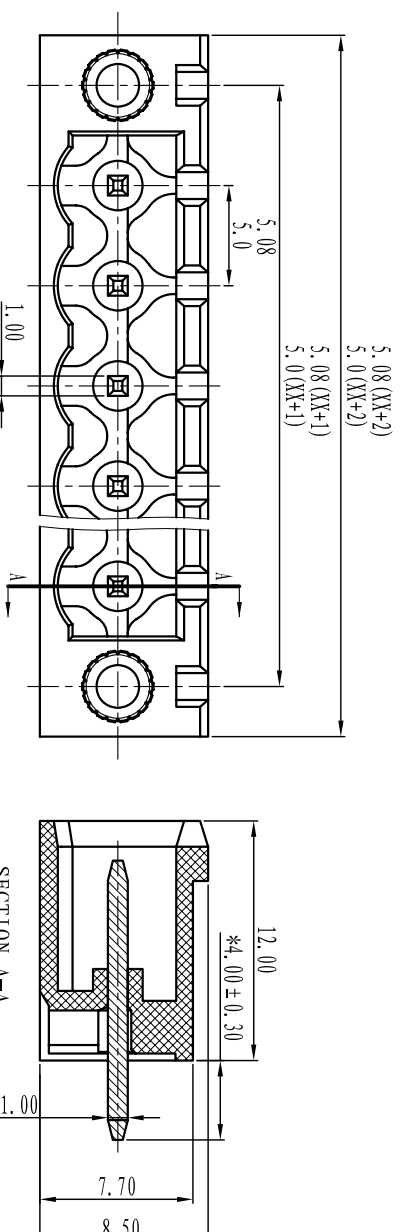

绝缘电阻/Insulation resistance: 500M Ω /DC5000V

机械性能/Mechanical

温度范围/Temp. Range: -40 $^{\circ}$ C~+105 $^{\circ}$ C
 瞬间温度/MAX Soldering: +250 $^{\circ}$ C, for 5 Sec

尺寸/Dimensions

间距/Pitch: 5.00mm, 5.08mm
 极数/Poles: 2P-24P
 材料及电镀/Material
 塑件/Housing: PA66, UL94V-0
 焊针/Pin header: Brass, Tin plated
 螺母/Nut: M2.5 Brass

TOLERANCES EXCEPT AS NOTED

	linear dimension	fillet	chamfer	short angle sid					
variable range	over 6 to 6	over 30 to 120	over 480 to 480	over 480 to 480	all	over 6 to 6	over 6 to 6	over 10 to 10	over 50 to 50
tolerance	±0.1 to ±0.2	±0.2 to ±0.3	±0.5 to ±0.9	±0.2 to ±0.5	±1 to ±1	1 $^{\circ}$ to 30 $^{\circ}$	30 $^{\circ}$ to 20 $^{\circ}$	10 $^{\circ}$ to 0.5	0.025 to 0.06

订购方式: HOW TO ORDER

单位/UNITS mm 尺寸/SIZE A4 比例/SCALE

名称/NAME DB2EVM-5.0/5.08

X-ON Electronics

Largest Supplier of Electrical and Electronic Components

Click to view similar products for [Pluggable Terminal Blocks](#) category: