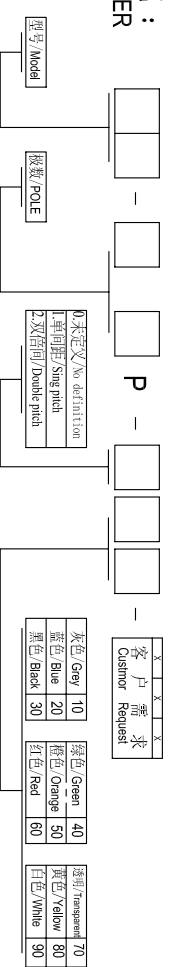

DORABO[®] Cixi Dibo Electronics Co., LTD

产品规格书
product specification

电气性能/Electrical

参考标准/Standard: UL IEC
 额定电压/Rated voltage: 300V 320V
 额定电流/Rated current: 15A 20A
 接触电阻/Contact resistance: 20m Ω

耐电压/Withstanding voltage: AC2000V/1Min

绝缘电阻/Insulation resistance: 500M Ω /DC5000V

机械性能/Mechanical

温度范围/Temp. Range: -40 $^{\circ}$ C~+105 $^{\circ}$ C
 瞬间温度/MAX Soldering: +250 $^{\circ}$ C, for 5 Sec

尺寸/Dimensions

间距/Pitch: 5.00mm, 5.08mm
 极数/Poles: 2P-24P
 材料及电镀/Material
 塑件/Housing: PA66, UL94V-0
 焊针/Pin header: Brass, Tin plated
 螺母/Nut: M2.5 Brass

TOLERANCES EXCEPT AS NOTED

	linear dimension	fillet	chamfer	short angle sid					
variable range	over 6 to 6	over 30 to 120	over 480 to 480	over 480 to 480	all	over 6 to 6	over 6 to 6	over 10 to 10	over 50 to 50
tolerance	±0.1 to ±0.2	±0.2 to ±0.3	±0.5 to ±0.9	±0.2 to ±0.5	±1 to ±1	1 $^{\circ}$ to 30 $^{\circ}$	30 $^{\circ}$ to 20 $^{\circ}$	10 $^{\circ}$ to 0.5	0.025 to 0.06

订购方式: HOW TO ORDER

单位/UNITS mm 尺寸/SIZE A4 比例/SCALE

名称/NAME DB2EVM-5.0/5.08

X-ON Electronics

Largest Supplier of Electrical and Electronic Components

Click to view similar products for [Pluggable Terminal Blocks](#) category: