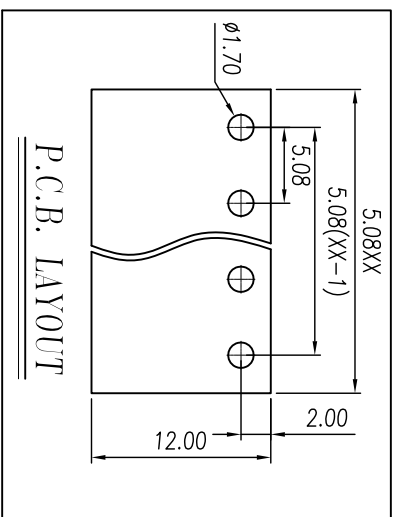

慈溪市地博电子有限公司

Cixi Dibo Electronics Co., LTD

产品规格书
THE SPEC SHEET

电气性能/Electrical

参考标准/Standard	UL	IEC
额定电压/Rated voltage	300V	450V
额定电流/Rated current	15A	17.5A
接触电阻/Contact resistance	20mΩ	
绝缘电阻/Insulation resistance	500MΩ/DC500V	
耐电压/Wrth standing voltage	AC 2000V/1 Min	
机械性能/Mechanical		
温度范围/Temp.Range	-40°C~+105°C	
瞬时温度/MAX Soldering	+250°C, for 5 Sec	

尺寸/Dimensions

间距/Pitch	5.08mm
极数/Poles	02-24p
材质及电镀/Material	PA66, UL94V-0
塑件/Housing	
焊脚/Pin header	Brass, Tin plated

variable range	over 6 to 10	over 10 to 18	over 18 to 30	over 30 to 50	over 50 to 80	over 80 to 120	over 120 to 160	over 160 to 200	over 200 to 250	over 250 to 300	over 300 to 350	over 350 to 400	over 400 to 450	over 450 to 500	over 500 to 550	over 550 to 600	over 600 to 650	over 650 to 700	over 700 to 750	over 750 to 800	over 800 to 850	over 850 to 900	over 900 to 950	over 950 to 1000		
	tolerance	±0.1	±0.14	±0.19	±0.25	±0.32	±0.43	±0.57	±0.72	±0.88	±1.05	±1.25	0.5	0.025	0.06	0.12	0.4									

单位/UNITS	mm	尺寸/SIZE	A4	比例/SCALE	3:1
Cixi Dibo Electronics Co., LTD					
名称/TITLE	DB2ER-5.08				

第三视图/THIRD ANGLE PROJECTION