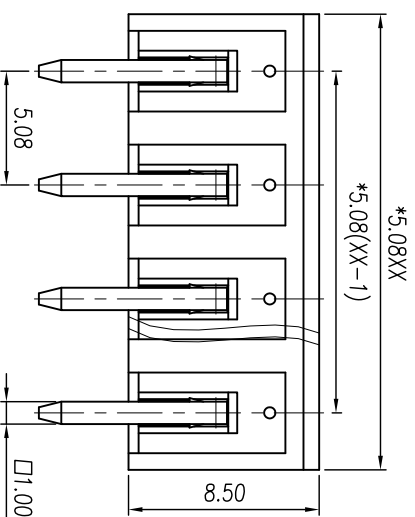

慈溪市地博电子有限公司

Cixi Dibo Electronics Co., LTD

产品规格书
THE SPEC SHEET

电气性能/Electrical

参考标准/Standard	UL	IEC
额定电压/Rated voltage	300V	450V
额定电流/Rated current	15A	17.5A
接触电阻/Contact resistance	20mΩ	
绝缘电阻/Insulation resistance	500MΩ/DC500V	
耐电压/Wrth standing voltage	AC 2000V/1 Min	
机械性能/Mechanical		
温度范围/Temp.Range	-40°C~+105°C	
瞬时温度/MAX Soldering	+250°C, for 5 Sec	

尺寸/Dimensions

间距/Pitch	5.08mm
极数/Poles	02-24p
材质及电镀/Material	PA66, UL94V-0
塑件/Housing	
焊脚/Pin header	Brass, Tin plated

variable range	over 6 to 10	over 10 to 18	over 18 to 30	over 30 to 50	over 50 to 80	over 80 to 120	over 120 to 160	over 160 to 200	over 200 to 250	over 250 to 300	over 300 to 350	over 350 to 400	over 400 to 450	over 450 to 500	over 500 to 550	over 550 to 600	over 600 to 650	over 650 to 700	over 700 to 750	over 750 to 800	over 800 to 850	over 850 to 900	over 900 to 950	over 950 to 1000	
	tolerance	±0.1	±0.14	±0.19	±0.25	±0.32	±0.43	±0.57	±0.72	±0.88	±1.05	±1.25	0.5	0.025	0.06	0.12	0.4								

单位/UNITS	mm	尺寸/SIZE	A4	比例/SCALE	3:1
Cixi Dibo Electronics Co., LTD					
名称/TITLE	DB2ER-5.08				

第三视图/THIRD ANGLE PROJECTION

X-ON Electronics

Largest Supplier of Electrical and Electronic Components

Click to view similar products for [Pluggable Terminal Blocks](#) category: