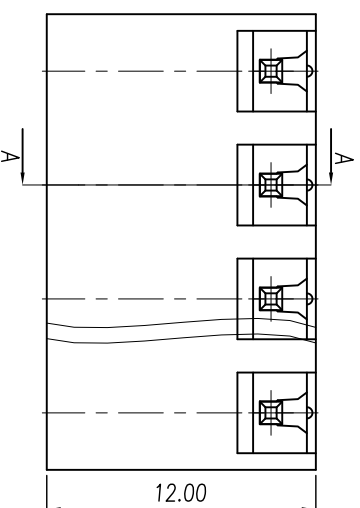

慈溪市地博电子有限公司

Cixi Dibo Electronics Co., LTD

产品规格书
THE SPEC SHEET

电气性能/Electrical

参考标准/Standard	UL	IEC
额定电压/Rated voltage	300V	450V
额定电流/Rated current	15A	17.5A
接触电阻/Contact resistance	20mΩ	
绝缘电阻/Insulation resistance	500MΩ/DC500V	
耐电压/Wrth standing voltage	AC 2000V/1 Min	
机械性能/Mechanical		
温度范围/Temp.Range	-40°C~+105°C	
瞬时温度/MAX Soldering	+250°C, for 5 Sec	

尺寸/Dimensions

间距/Pitch	5.08mm
极数/Poles	02-24p
材质及电镀/Material	PA66, UL94V-0
塑件/Housing	
焊脚/Pin header	Brass, Tin plated

variable range	over 6 to 10	over 10 to 18	over 18 to 30	over 30 to 50	over 50 to 80	over 80 to 120	over 120 to 160	over 160 to 200	over 200 to 250	over 250 to 300	over 300 to 350	over 350 to 400	over 400 to 450	over 450 to 500	over 500 to 550	over 550 to 600	over 600 to 650	over 650 to 700	over 700 to 750	over 750 to 800	over 800 to 850	over 850 to 900	over 900 to 950	over 950 to 1000	
	tolerance	±0.1	±0.14	±0.19	±0.25	±0.32	±0.43	±0.57	±0.72	±0.88	±1.05	±1.25	0.5	0.025	0.06	0.12	0.4								

单位/UNITS	mm	尺寸/SIZE	A4	比例/SCALE	3:1
Cixi Dibo Electronics Co., LTD					
名称/TITLE	DB2ER-5.08				

第三视图/THIRD ANGLE PROJECTION

X-ON Electronics

Largest Supplier of Electrical and Electronic Components

Click to view similar products for [Pluggable Terminal Blocks](#) category: