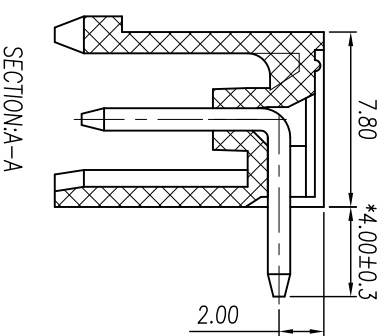

慈溪市地博电子有限公司

Cixi Dibo Electronics Co., LTD

产品规格书
THE SPEC SHEET

电气性能/Electrical

参考标准/Standard	UL	IEC
额定电压/Rated voltage	300V	450V
额定电流/Rated current	15A	17.5A
接触电阻/Contact resistance	20mΩ	
绝缘电阻/Insulation resistance	500MΩ/DC500V	
耐电压/Wrth standing voltage	AC 2000V/1 Min	
机械性能/Mechanical		
温度范围/Temp.Range	-40°C~+105°C	
瞬时温度/MAX Soldering	+250°C, for 5 Sec	

尺寸/Dimensions

间距/Pitch	5.08mm
极数/Poles	02-24p
材质及电镀/Material	PA66, UL94V-0
塑件/Housing	
焊脚/Pin header	Brass, Tin plated

variable range	over 6 to 10	over 10 to 18	over 18 to 30	over 30 to 50	over 50 to 80	over 80 to 120	over 120 to 160	over 160 to 200	over 200 to 250	over 250 to 300	over 300 to 350	over 350 to 400	over 400 to 450	over 450 to 500	over 500 to 550	over 550 to 600	over 600 to 650	over 650 to 700	over 700 to 750	over 750 to 800	over 800 to 850	over 850 to 900	over 900 to 950	over 950 to 1000		
	tolerance	±0.1	±0.14	±0.19	±0.25	±0.32	±0.43	±0.57	±0.72	±0.88	±1.05	±1.25	0.5	0.025	0.06	0.12	0.4									

单位/UNITS	mm	尺寸/SIZE	A4	比例/SCALE	3:1
Cixi Dibo Electronics Co., LTD					
名称/TITLE	DB2ER-5.08				

第三视图/THIRD ANGLE PROJECTION