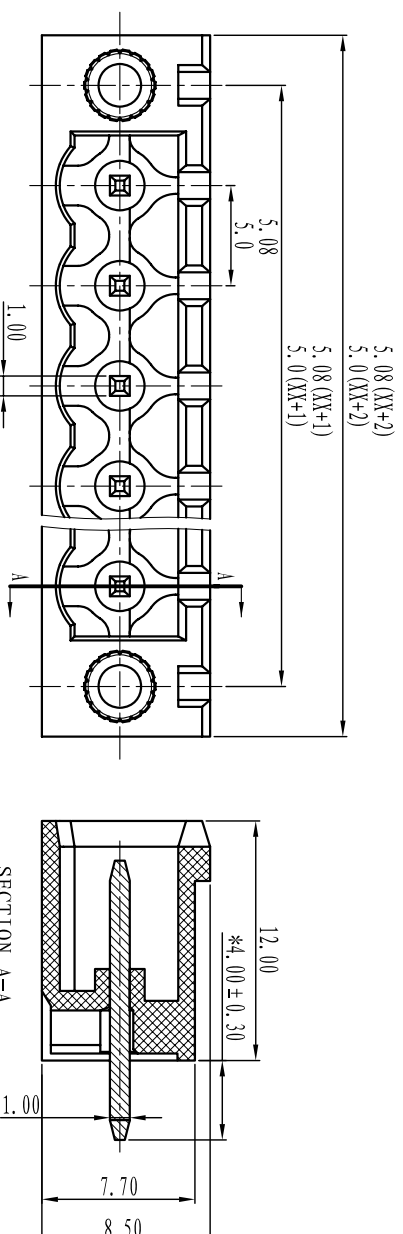

绝缘电阻/Insulation resistance: 500M Ω /DC5000V

机械性能/Mechanical

温度范围/Temp. Range: -40 $^{\circ}$ C~+105 $^{\circ}$ C
 瞬间温度/MAX Soldering: +250 $^{\circ}$ C, for 5 Sec

尺寸/Dimensions

间距/Pitch: 5.00mm, 5.08mm
 极数/Poles: 2P-24P
 材料及电镀/Material
 塑件/Housing: PA66, UL94V-0
 焊针/Pin header: Brass, Tin plated
 螺母/Nut: M2.5 Brass

TOLERANCES EXCEPT AS NOTED

	linear dimension	fillet	chamfer	short angle sid					
variable range	over 6 to 6	over 30 to 120	over 480 to 480	over 480 to 480	all	over 6 to 6	over 6 to 6	over 10 to 10	over 50 to 50
tolerance	± 0.1 to ± 0.2	± 0.2 to ± 0.3	± 0.5 to ± 0.9	± 0.2 to ± 0.5	± 1 to ± 1	1° to 30°	10° to 20°	0.5 to 0.025	over 5 to 5

订购方式: HOW TO ORDER

单位/UNITS: mm 尺寸/SIZE: A4 比例/SCALE:

Cixi Dibo Electronics Co., LTD 名称/NAME: DB2EVM-5.0/5.08

X-ON Electronics

Largest Supplier of Electrical and Electronic Components

Click to view similar products for [Pluggable Terminal Blocks](#) category: