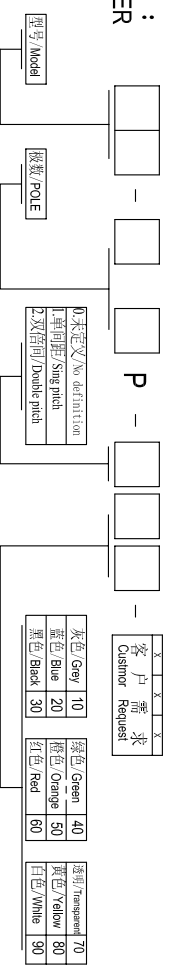

DORABO[®] Cixi Dibo Electronics Co., LTD

产品规格书
product specification

电气性能/Electrical

参考标准/Standard: UL IEC
 额定电压/Rated voltage: 300V 320V
 额定电流/Rated current: 15A 20A
 接触电阻/Contact resistance: 20m Ω

耐电压/Withstanding voltage: AC2000V/1Min

绝缘电阻/Insulation resistance: 500M Ω /DC5000V

机械性能/Mechanical

温度范围/Temp. Range: -40 $^{\circ}$ C~+105 $^{\circ}$ C
 瞬间温度/MAX Soldering: +250 $^{\circ}$ C, for 5 Sec

尺寸/Dimensions

间距/Pitch: 5.00mm, 5.08mm
 极数/Poles: 2P-24P
 材料及电镀/Material
 塑件/Housing: PA66, UL94V-0
 焊针/Pin header: Brass, Tin plated
 螺母/Nut: M2.5 Brass

TOLERANCES EXCEPT AS NOTED

	linear dimension	fillet	chamfer	short angle sid					
variable range	over 6 to 6	over 30 to 120	over 480 to 480	over 480 to 480	all	over 6 to 6	over 6 to 6	over 10 to 10	over 50 to 50
tolerance	± 0.1 to ± 0.2	± 0.2 to ± 0.3	± 0.5 to ± 0.9	± 0.2 to ± 0.5	± 1 to ± 1	1° to 30°	10° to 20°	0.5 to 0.025	over 5 to 5

订购方式: HOW TO ORDER

单位/UNITS: mm 尺寸/SIZE: A4 比例/SCALE:

Cixi Dibo Electronics Co., LTD 名称/NAME: DB2EVM-5.0/5.08

X-ON Electronics

Largest Supplier of Electrical and Electronic Components

Click to view similar products for [Pluggable Terminal Blocks](#) category: