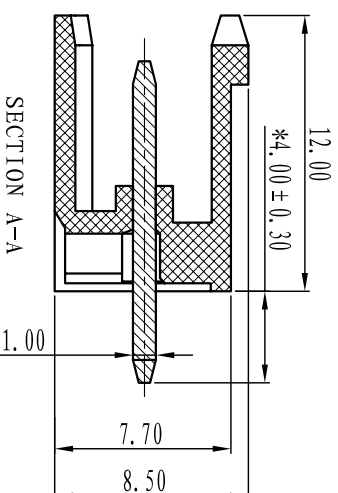

## 尺寸/Dimensions

间距/Pitch: 5.00mm, 5.08mm

极数/Poles: 2P-24P

## 材料及电镀/Material

塑件/Housing: P166, UL94V-0

焊针/Pin header: Brass, Tin plated

## TOLERANCES EXCEPT AS NOTED

	linear dimension		fillet		chamfer		short angle sid		≡		□		∥		⊥		
variable range	over 6	over 30	over 120	over 480	all	over 6	over 10	over 50	over 120	all	over 5	over 30	over 120	over 120	over 120	over 120	
tolerance	±0.1	±0.2	±0.3	±0.5	±0.9	±0.2	±0.5	±1	1°	30°	20°	10°	0.5	0.025	0.06	0.12	0.4

## 订购方式: HOW TO ORDER

单座/UNITS    mm    尺寸/SIZE    A4    比例/SCALE    第一视角/FIRST ANGLE PROJECTION

Cixi Dibo Electronics Co., LTD

名称/NAME    DB2EV-5.08/5.0