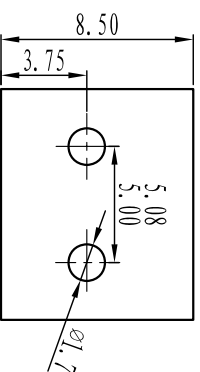

## 尺寸/Dimensions

间距/Pitch: 5.00mm, 5.08mm

极数/Poles: 2P-24P

## TOLERANCES EXCEPT AS NOTED

	linear dimension		fillet		chamfer		short angle sid		≡		□		∥		⊥		
variable range	over 6	over 30	over 120	over 480	all	over 6	over 10	over 50	over 120	all	over 5	over 30	over 120	over 120	over 120	over 120	
tolerance	±0.1	±0.2	±0.3	±0.5	±0.9	±0.2	±0.5	±1	1°	30°	20°	10°	0.5	0.025	0.06	0.12	0.4

## 订购方式: HOW TO ORDER

单座/UNITS    mm    尺寸/SIZE    A4    比例/SCALE    第一视角/FIRST ANGLE PROJECTION

Cixi Dibo Electronics Co., LTD

名称/NAME    DB2EV-5.08/5.0