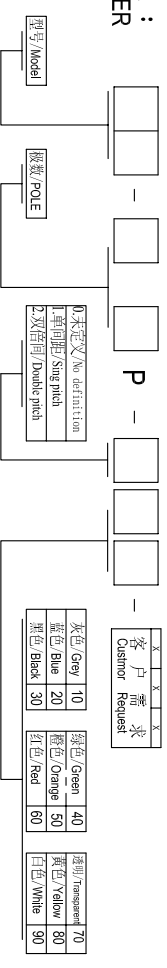

## 尺寸/Dimensions

间距/Pitch: 5.00mm, 5.08mm

极数/Poles: 2P-24P

## 材料及电镀/Material

塑件/Housing: P166, UL94V-0

焊针/Pin header: Brass, Tin plated

## TOLERANCES EXCEPT AS NOTED

	linear dimension		fillet		chamfer		short angle sid		≡		□		∥		⊥		
variable range	over 6	over 30	over 120	over 480	all	over 6	over 10	over 50	over 120	all	over 5	over 30	over 120	over 120	over 120	over 120	
tolerance	±0.1	±0.2	±0.3	±0.5	±0.9	±0.2	±0.5	±1	1°	30°	20°	10°	0.5	0.025	0.06	0.12	0.4

## 订购方式: HOW TO ORDER

单座/UNITS    mm    尺寸/SIZE    A4    比例/SCALE    第一视角/FIRST ANGLE PROJECTION

Cixi Dibo Electronics Co., LTD

名称/NAME    DB2EV-5.08/5.0