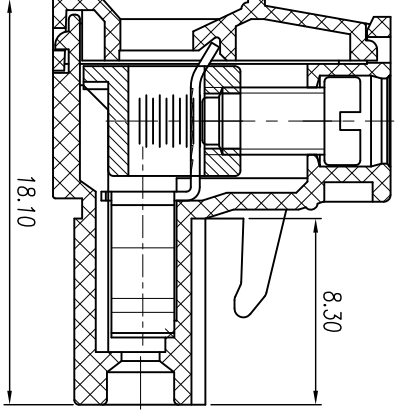

慈溪市地博电子有限公司 Cixi Dibo Electronics Co., LTD

产品规格书
THE SPEC SHEET

2P时只有此侧有卡钩

电气性能/Electrical
参考标准/Standard
UL
额定电压/Rated voltage
300V
额定电流/Rated current
15A
接触电阻/Contact resistance
20mΩ
绝缘电阻/Insulation resistance
500MΩ/DC500V
使用线径/Wire range
28~14AWG 1.5mm²
耐电压/With standing voltage
AC 2000V/1 Min
机械性能/Mechanical
最大扭矩/Torque(Max)
0.5Nm(4.5Lb.in)
温度范围/Temp.Range
-40°C~+105°C
尺寸/Dimensions
间距/Pitch
5.08mm
极数/Poles
2~24p
材质及电镀/Material
塑料/Housing
螺丝/Screws
M3.0 Steel, Zn plated
夹子/Clamp
方块/Wire guard
Phosphor bronze, Ni plated
Brass, Ni plated

单位/UNITS
mm
尺寸/SIZE
A4
比例/SCALE
3:1
第三视角/THIRD ANGLE PROJECTION

Cixi Dibo Electronics Co., LTD
名称/

DB2EK-5.08
TITLE

tolerance	±0.1	±0.14	±0.19	±0.25	±0.32	±0.43	±0.57	±0.72	±0.88	±1.05	±1.25	0.5	0.025	0.06	0.12	0.4
variable range	6 to	10 to	18 to	30 to	50 to	80 to	120 to	160 to	200 to	250 to	all to	5 to	30 to	50 to	30 to	120 to
linear dimension(Tolerances Standard GB/T 14486-2008)	≡															
	—															
	□															
	//															
	L															