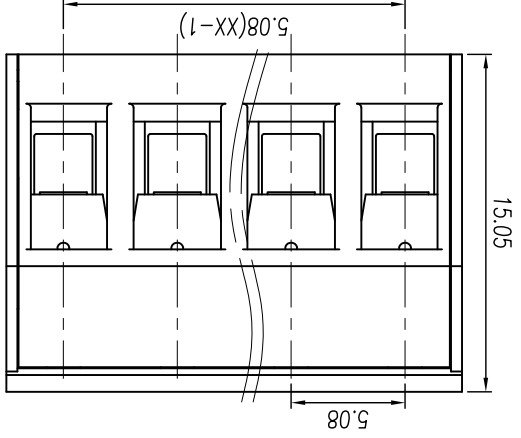

慈溪市地博电子有限公司 Cixi Dibo Electronics Co., LTD

产品规格书
THE SPEC SHEET

2P时只有此侧有卡钩

电气性能/Electrical
参考标准/Standard
UL
额定电压/Rated voltage
300V
额定电流/Rated current
15A
接触电阻/Contact resistance
20mΩ
绝缘电阻/Insulation resistance
500MΩ/DC500V
使用线径/Wire range
28~14AWG 1.5mm²
耐电压/With standing voltage
AC 2000V/1 Min
机械性能/Mechanical
最大扭矩/Torque(Max)
0.5Nm(4.5Lb.in)
温度范围/Temp.Range
-40°C~+105°C
尺寸/Dimensions
间距/Pitch
5.08mm
极数/Poles
2~24p
材质及电镀/Material
塑料/Housing
螺丝/Screws
M3.0 Steel, Zn plated
夹子/Clamp
方块/Wire guard
Phosphor bronze, Ni plated
Brass, Ni plated

单位/UNITS
mm
尺寸/SIZE
A4
比例/SCALE
3:1
第三视角/THIRD ANGLE PROJECTION

Cixi Dibo Electronics Co., LTD
名称/

DB2EK-5.08
TITLE

tolerance	±0.1	±0.14	±0.19	±0.25	±0.32	±0.43	±0.57	±0.72	±0.88	±1.05	±1.25	0.5	0.025	0.06	0.12	0.4
variable range	6 to	10 to	18 to	30 to	50 to	80 to	120 to	160 to	200 to	250 to	all to	5 to	30 to	50 to	30 to	120 to
linear dimension(Tolerances Standard GB/T 14486-2008)	≡															
	—															
	□															
	//															
	L															