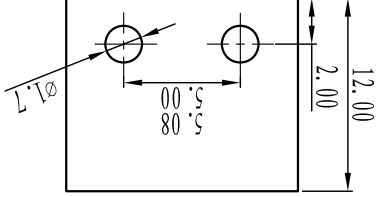

Cixi Dibo Electronics Co., LTD

产品规格书
product specification

电气性能/Electrical
参考标准/Standard: UL IEC

额定电压/Rated voltage: 300V 320V

额定电流/Rated current: 15A 20A

接触电阻/Contact resistance: 20mΩ

耐电压/Withstanding voltage: AC2000V/1min

绝缘电阻/Insulation resistance: 500MΩ/DC500V

机械性能/Mechanical

温度范围/Temp.Range: -40°C~+105°C

瞬间温度/MAX Soldering: +250°C, for 5 Sec

尺寸/Dimensions

间距/Pitch: 5.00mm, 5.08mm

极数/Poles: 2P-24P

材质及电镀/Material

塑件/Housing: PA66, UL94V-0

焊针/Pin header: Brass, Tin plated