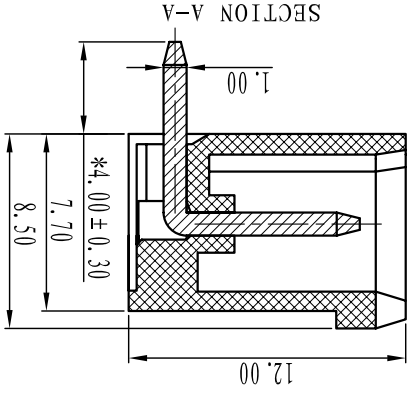

Cixi Dibo Electronics Co., LTD

产品规格书
product specification

电气性能/Electrical
参考标准/Standard: UL IEC

额定电压/Rated voltage: 300V 320V

额定电流/Rated current: 15A 20A

接触电阻/Contact resistance: 20mΩ

耐电压/Withstanding voltage: AC2000V/1min

绝缘电阻/Insulation resistance: 500MΩ/DC500V

机械性能/Mechanical

温度范围/Temp.Range: -40°C~+105°C

瞬间温度/MAX Soldering: +250°C, for 5 Sec

尺寸/Dimensions

间距/Pitch: 5.00mm, 5.08mm

极数/Poles: 2P-24P

材质及电镀/Material

塑件/Housing: PA66, UL94V-0

焊针/Pin header: Brass, Tin plated