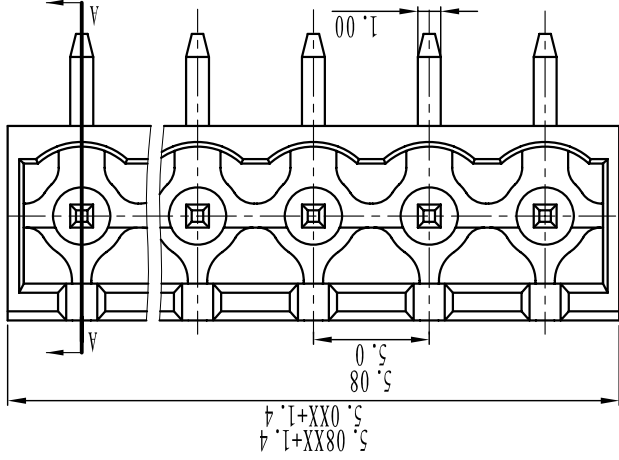

Cixi Dibo Electronics Co., LTD

产品规格书
product specification

电气性能/Electrical
参考标准/Standard: UL IEC

额定电压/Rated voltage: 300V 320V

额定电流/Rated current: 15A 20A

接触电阻/Contact resistance: 20mΩ

耐电压/Withstanding voltage: AC2000V/1min

绝缘电阻/Insulation resistance: 500MΩ/DC500V

机械性能/Mechanical

温度范围/Temp.Range: -40°C~+105°C

瞬间温度/MAX Soldering: +250°C, for 5 Sec

尺寸/Dimensions

间距/Pitch: 5.00mm, 5.08mm

极数/Poles: 2P-24P

材质及电镀/Material

塑件/Housing: PA66, UL94V-0

焊针/Pin header: Brass, Tin plated