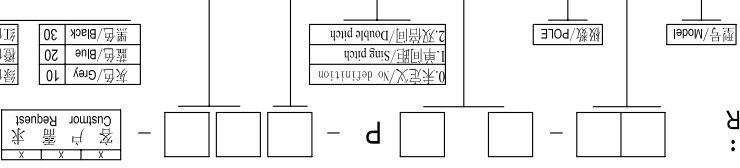

TOOLERANCES EXCEPT AS NOTED

linear dimension	filllet	chamfer	short angle sid	≡	—	□	//	⊥						
tolerance	±0.1	±0.2	±0.3	±0.5	±1	1°	30'	20'	10'	0.5	0.025	0.06	0.12	0.4
variable	to	to	to	to	to	to	to	to	to	to	to	to	to	to
range	6	30	120	480	6	10	50	120	over	over	over	over	over	over

订购方式:
HOW TO ORDER: