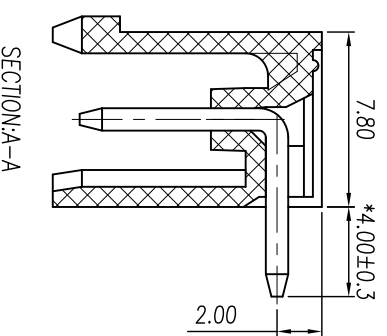

慈溪市地博电子有限公司

Cixi Dibo Electronics Co., LTD

产品规格书
THE SPEC SHEET

	linear dimension(Tolerances Standard GB/T 14486-2008)										≡	—	□	//	⊥	
variable range	over 6 to 10	over 10 to 18	over 18 to 30	over 30 to 50	over 50 to 80	over 80 to 120	over 120 to 160	over 160 to 200	over 200 to 250	over 250 to 300	all	5 to 30	over 30 to 120	over 120 to 180		
tolerance	±0.1	±0.14	±0.19	±0.25	±0.32	±0.43	±0.57	±0.72	±0.88	±1.05	±1.25	0.5	0.025	0.06	0.12	0.4

电气性能/Electrical

参考标准/Standard	UL	IEC
额定电压/Rated voltage	300V	450V
额定电流/Rated current	15A	17.5A
接触电阻/Contact resistance	20mΩ	
绝缘电阻/Insulation resistance	500MΩ/DC500V	
耐电压/Wrth standing voltage	AC 2000V/1 Min	
机械性能/Mechanical		
温度范围/Temp.Range	-40°C~+105°C	
瞬时温度/MAX Soldering	+250°C, for 5 Sec	

尺寸/Dimensions

间距/Pitch	5.08mm
极数/Poles	02-24p
材质及电镀/Material	PA66, UL94V-0
塑件/Housing	
焊脚/Pin header	Brass, Tin plated

单位/UNITS mm 尺寸/SIZE A4 比例/SCALE 3:1

Cixi Dibo Electronics Co., LTD

第三视图/THIRD ANGLE PROJECTION