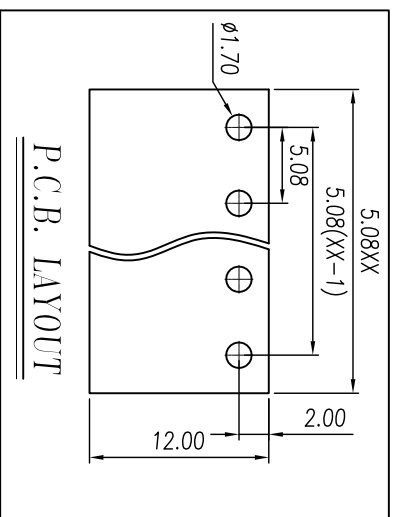

慈溪市地博电子有限公司

Cixi Dibo Electronics Co., LTD

产品规格书
THE SPEC SHEET

	linear dimension(Tolerances Standard GB/T 14486-2008)										≡	—	□	//	⊥	
variable range	over 6 to 10	over 10 to 18	over 18 to 30	over 30 to 50	over 50 to 80	over 80 to 120	over 120 to 160	over 160 to 200	over 200 to 250	over 250 to 300	all	5 to 30	over 30 to 120	over 120 to 180		
tolerance	±0.1	±0.14	±0.19	±0.25	±0.32	±0.43	±0.57	±0.72	±0.88	±1.05	±1.25	0.5	0.025	0.06	0.12	0.4

电气性能/Electrical

参考标准/Standard	UL	IEC
额定电压/Rated voltage	300V	450V
额定电流/Rated current	15A	17.5A
接触电阻/Contact resistance	20mΩ	
绝缘电阻/Insulation resistance	500MΩ/DC500V	
耐电压/Wrth standing voltage	AC 2000V/1 Min	
机械性能/Mechanical		
温度范围/Temp.Range	-40°C~+105°C	
瞬时温度/MAX Soldering	+250°C, for 5 Sec	

尺寸/Dimensions

间距/Pitch	5.08mm
极数/Poles	02-24p
材质及电镀/Material	PA66, UL94V-0
塑件/Housing	
焊脚/Pin header	Brass, Tin plated

单位/UNITS mm 尺寸/SIZE A4 比例/SCALE 3:1

Cixi Dibo Electronics Co., LTD

第三视图/THIRD ANGLE PROJECTION