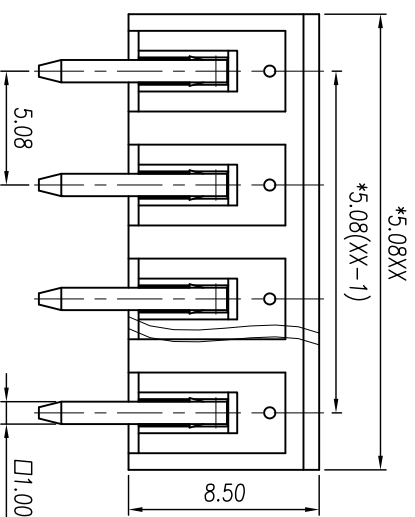

慈溪市地博电子有限公司

Cixi Dibo Electronics Co., LTD

产品规格书
THE SPEC SHEET

	linear dimension(Tolerances Standard GB/T 14486-2008)										≡	—	□	//	⊥	
variable range	over 6 to 10	over 10 to 18	over 18 to 30	over 30 to 50	over 50 to 80	over 80 to 120	over 120 to 160	over 160 to 200	over 200 to 250	over 250 to 300	all	5 to 30	over 30 to 120	over 120 to 180		
tolerance	±0.1	±0.14	±0.19	±0.25	±0.32	±0.43	±0.57	±0.72	±0.88	±1.05	±1.25	0.5	0.025	0.06	0.12	0.4

电气性能/Electrical

参考标准/Standard	UL	IEC
额定电压/Rated voltage	300V	450V
额定电流/Rated current	15A	17.5A
接触电阻/Contact resistance	20mΩ	
绝缘电阻/Insulation resistance	500MΩ/DC500V	
耐电压/Wrth standing voltage	AC 2000V/1 Min	
机械性能/Mechanical		
温度范围/Temp.Range	-40°C~+105°C	
瞬时温度/MAX Soldering	+250°C, for 5 Sec	

尺寸/Dimensions

间距/Pitch	5.08mm
极数/Poles	02-24p
材质及电镀/Material	PA66, UL94V-0
塑件/Housing	
焊脚/Pin header	Brass, Tin plated

单位/UNITS mm 尺寸/SIZE A4 比例/SCALE 3:1

Cixi Dibo Electronics Co., LTD

第三视图/THIRD ANGLE PROJECTION