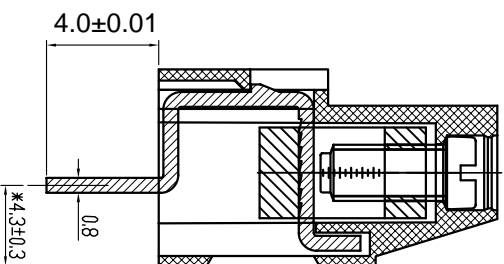

Cixi Dibo Electronics Co., LTD

产品规格书
THE SPEC SHEET

SECTION A-A

	linear dimension(Tolerances Standard GB/T 14486-2008)										≡	—	□	∥	⊥	
variable range	over 6 to 10	over 10 to 18	over 18 to 30	over 30 to 50	over 50 to 80	over 80 to 120	over 120 to 160	over 160 to 200	over 200 to 250	over 250 to 500	all	to 5	over 5 to 30	over 30 to 120	over 120 to 500	
tolerance	±0.1	±0.14	±0.19	±0.25	±0.32	±0.43	±0.57	±0.72	±0.88	±1.05	±1.25	0.5	0.025	0.06	0.12	0.4

电气性能/Electrical

参考标准/Standard	UL	IEC
额定电压/Rated voltage	300V	250V
额定电流/Rated current	16A	24A
接触电阻/Contact resistance	20mΩ	
绝缘电阻/Insulation resistance	500MΩ/DC500V	
使用线径/Wire range	26~12AWG	2.5mm ²
耐电压/With standing voltage	AC 2000V/1 Min	

机械性能/Mechanical

扭矩/Torque	0.5Nm(4.5Lb.in)
剥线长度/Strip Length	6-7mm
温度范围/Temp.Range	-40°C~+105°C
瞬时温度/MAX Soldering	+250°C, for 5 Sec

尺寸/Dimensions

间距/Pitch	5.0mm, 5.08mm
极数/Poles	2-24p

材质及电镀/Material

塑件/Housing	PA66, UL94V-0
螺丝/Screws	M3.0, Steel Zn plated
焊脚/Pin header	Brass, Tin plated
方块/Cage	Brass Ni plated

单位/UNITS mm 尺寸/SIZE A4 比例/SCALE 5:2

第三视角/THIRD ANGLE PROJECTION

Cixi Dibo Electronics Co., LTD

名称/TITLE DB129V-5.0/5.08

X-ON Electronics

Largest Supplier of Electrical and Electronic Components

Click to view similar products for [Fixed Terminal Blocks](#) category: