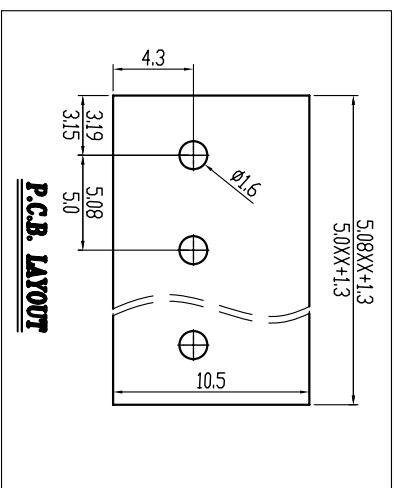

Cixi Dibo Electronics Co., LTD

产品规格书
THE SPEC SHEET

SECTION A-A

	linear dimension(Tolerances Standard GB/T 14486-2008)										≡	—	□	∥	⊥	
variable range	over 6 to 10	over 10 to 18	over 18 to 30	over 30 to 50	over 50 to 80	over 80 to 120	over 120 to 160	over 160 to 200	over 200 to 250	over 250 to 500	all	to 5	over 5 to 30	over 30 to 120	over 120 to 500	
tolerance	±0.1	±0.14	±0.19	±0.25	±0.32	±0.43	±0.57	±0.72	±0.88	±1.05	±1.25	0.5	0.025	0.06	0.12	0.4

电气性能/Electrical

参考标准/Standard	UL	IEC
额定电压/Rated voltage	300V	250V
额定电流/Rated current	16A	24A
接触电阻/Contact resistance	20mΩ	
绝缘电阻/Insulation resistance	500MΩ/DC500V	
使用线径/Wire range	26~12AWG	2.5mm ²
耐电压/With standing voltage	AC 2000V/1 Min	

机械性能/Mechanical

扭矩/Torque	0.5Nm(4.5Lb.in)
剥线长度/Strip Length	6-7mm
温度范围/Temp.Range	-40°C~+105°C
瞬时温度/MAX Soldering	+250°C, for 5 Sec

尺寸/Dimensions

间距/Pitch	5.0mm, 5.08mm
极数/Poles	2-24p

材质及电镀/Material

塑件/Housing	PA66, UL94V-0
螺丝/Screws	M3.0, Steel Zn plated
焊脚/Pin header	Brass, Tin plated
方块/Cage	Brass Ni plated

单位/UNITS mm 尺寸/SIZE A4 比例/SCALE 5:2

第三视角/THIRD ANGLE PROJECTION

Cixi Dibo Electronics Co., LTD

名称/TITLE DB129V-5.0/5.08

X-ON Electronics

Largest Supplier of Electrical and Electronic Components

Click to view similar products for [Fixed Terminal Blocks](#) category: