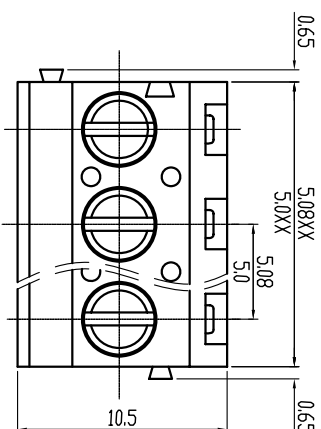

Cixi Dibo Electronics Co., LTD

产品规格书
THE SPEC SHEET

SECTION A-A

	linear dimension(Tolerances Standard GB/T 14486-2008)										≡	—	□	∥	⊥	
variable range	over 6 to 10	over 10 to 18	over 18 to 30	over 30 to 50	over 50 to 80	over 80 to 120	over 120 to 160	over 160 to 200	over 200 to 250	over 250 to 500	all	to 5	over 5 to 30	over 30 to 120	over 120 to 500	
tolerance	±0.1	±0.14	±0.19	±0.25	±0.32	±0.43	±0.57	±0.72	±0.88	±1.05	±1.25	0.5	0.025	0.06	0.12	0.4

电气性能/Electrical

参考标准/Standard	UL	IEC
额定电压/Rated voltage	300V	250V
额定电流/Rated current	16A	24A
接触电阻/Contact resistance	20mΩ	
绝缘电阻/Insulation resistance	500MΩ/DC500V	
使用线径/Wire range	26~12AWG	2.5mm ²
耐电压/With standing voltage	AC 2000V/1 Min	

机械性能/Mechanical

扭矩/Torque	0.5Nm(4.5Lb.in)
剥线长度/Strip Length	6-7mm
温度范围/Temp.Range	-40°C~+105°C
瞬时温度/MAX Soldering	+250°C, for 5 Sec

尺寸/Dimensions

间距/Pitch	5.0mm, 5.08mm
极数/Poles	2-24p

材质及电镀/Material

塑件/Housing	PA66, UL94V-0
螺丝/Screws	M3.0, Steel Zn plated
焊脚/Pin header	Brass, Tin plated
方块/Cage	Brass Ni plated

单位/UNITS mm 尺寸/SIZE A4 比例/SCALE 5:2

第三视角/THIRD ANGLE PROJECTION

Cixi Dibo Electronics Co., LTD

名称/TITLE DB129V-5.0/5.08

X-ON Electronics

Largest Supplier of Electrical and Electronic Components

Click to view similar products for [Fixed Terminal Blocks](#) category: