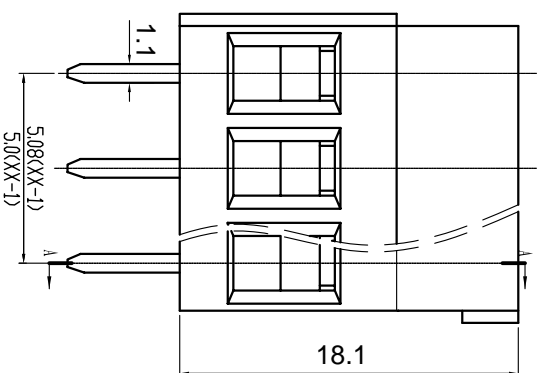

Cixi Dibo Electronics Co., LTD

产品规格书
THE SPEC SHEET

SECTION A-A

	linear dimension(Tolerances Standard GB/T 14486-2008)										≡	—	□	∥	⊥	
variable range	over 6 to 10	over 10 to 18	over 18 to 30	over 30 to 50	over 50 to 80	over 80 to 120	over 120 to 160	over 160 to 200	over 200 to 250	over 250 to 500	all	to 5	over 5 to 30	over 30 to 120	over 120 to 500	
tolerance	±0.1	±0.14	±0.19	±0.25	±0.32	±0.43	±0.57	±0.72	±0.88	±1.05	±1.25	0.5	0.025	0.06	0.12	0.4

电气性能/Electrical

参考标准/Standard	UL	IEC
额定电压/Rated voltage	300V	250V
额定电流/Rated current	16A	24A
接触电阻/Contact resistance	20mΩ	
绝缘电阻/Insulation resistance	500MΩ/DC500V	
使用线径/Wire range	26~12AWG	2.5mm ²
耐电压/With standing voltage	AC 2000V/1 Min	

机械性能/Mechanical

扭矩/Torque	0.5Nm(4.5Lb.in)
剥线长度/Strip Length	6-7mm
温度范围/Temp.Range	-40°C~+105°C
瞬时温度/MAX Soldering	+250°C, for 5 Sec

尺寸/Dimensions

间距/Pitch	5.0mm, 5.08mm
极数/Poles	2-24p

材质及电镀/Material

塑件/Housing	PA66, UL94V-0
螺丝/Screws	M3.0, Steel Zn plated
焊脚/Pin header	Brass, Tin plated
方块/Cage	Brass Ni plated

单位/UNITS mm 尺寸/SIZE A4 比例/SCALE 5:2

第三视角/THIRD ANGLE PROJECTION

Cixi Dibo Electronics Co., LTD

名称/TITLE DB129V-5.0/5.08

X-ON Electronics

Largest Supplier of Electrical and Electronic Components

Click to view similar products for [Fixed Terminal Blocks](#) category: