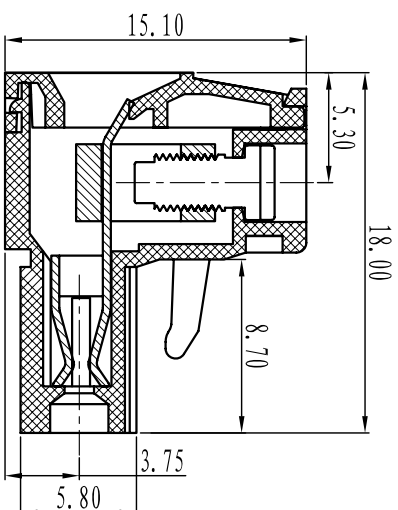

Cixi Dibo Electronics Co., LTD

产品规格书
product specification

电气性能/Electrical

参考标准/Standard: UL IEC

额定电压/Rated voltage: 300V 320V

额定电流/Rated current: 15A 20A

接触电阻/Contact resistance: 20mΩ

使用线径/Wire range: 28-14AWG 2.5mm²

耐电压/Withstanding voltage: AC2000V/1Min

绝缘电阻/Insulation resistance: 500MΩ/DC500V

机械性能/Mechanical

温度范围/Temp Range: -40°C+105°C

扭矩/Torque: 0.5Nm (4.5lb·in)

剥线长度/Strip length: 7-8mm

尺寸/Dimensions

间距/Pitch: 7.5mm, 7.62mm

极数/Poles: 2P-24P

材质及电镀/Material

塑件/Housing: PA66, UL94V-0

螺丝/Screws: M3, 0, steel Zinc plated

方块/Wire guard: Brass, Ni plated

簧片/Clamp: Phosphor bronze, Ni plated

TOLERANCES EXCEPT AS NOTED

	linear dimension	fillet	chamfer	short angle sid				
variable range	over 6 to 30	over 30 to 120	over 120 to 480	all to 6	over 6 to 10	over 10 to 50	over 50 to 120	all to 5
tolerance	±0.1 to 6	±0.2 to 30	±0.3 to 120	±0.5 to 480	±0.9 to 6	±0.2 to 10	±0.5 to 50	±1 to 120

订购方式 : HOW TO ORDER

单位/UNITS: mm 尺寸/SIZE: A4 比例/SCALE: 比例

第一视角/FIRST ANGLE PROJECTION

Cixi Dibo Electronics Co., LTD

名称/NAME: DB2EK-7.5/7.62

X-ON Electronics

Largest Supplier of Electrical and Electronic Components