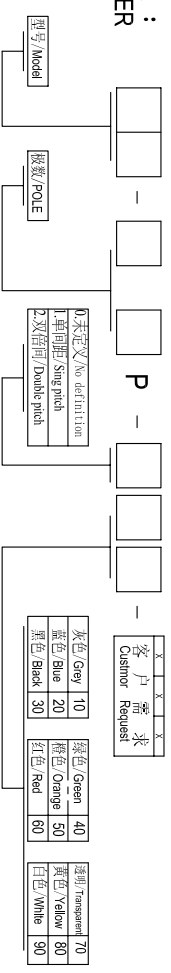

Cixi Dibo Electronics Co., LTD

产品规格书
product specification

电气性能/Electrical

参考标准/Standard: UL IEC

额定电压/Rated voltage: 300V 320V

额定电流/Rated current: 15A 20A

接触电阻/Contact resistance: 20mΩ

使用线径/Wire range: 28-14AWG 2.5mm²

耐电压/Withstanding voltage: AC2000V/1Min

绝缘电阻/Insulation resistance: 500MΩ/DC500V

机械性能/Mechanical

温度范围/Temp Range: -40°C+105°C

扭矩/Torque: 0.5Nm (4.5lb·in)

剥线长度/Strip length: 7-8mm

尺寸/Dimensions

间距/Pitch: 7.5mm, 7.62mm

极数/Poles: 2P-24P

材质及电镀/Material

塑件/Housing: PA66, UL94V-0

螺丝/Screws: M3, 0, steel Zinc plated

方块/Wire guard: Brass, Ni plated

簧片/Clamp: Phosphor bronze, Ni plated

TOLERANCES EXCEPT AS NOTED

	linear dimension	fillet	chamfer	short angle sid				
variable range	over 6 to 30	over 30 to 120	over 120 to 480	all to 6	over 6 to 10	over 10 to 50	over 50 to 120	all to 5
tolerance	±0.1 to 6	±0.2 to 30	±0.3 to 120	±0.5 to 480	±0.9 to 6	±0.2 to 10	±0.5 to 50	±1 to 120

订购方式 : HOW TO ORDER

单位/UNITS: mm 尺寸/SIZE: A4 比例/SCALE: 比例

第一视角/FIRST ANGLE PROJECTION

Cixi Dibo Electronics Co., LTD

名称/NAME: DB2EK-7.5/7.62

X-ON Electronics

Largest Supplier of Electrical and Electronic Components