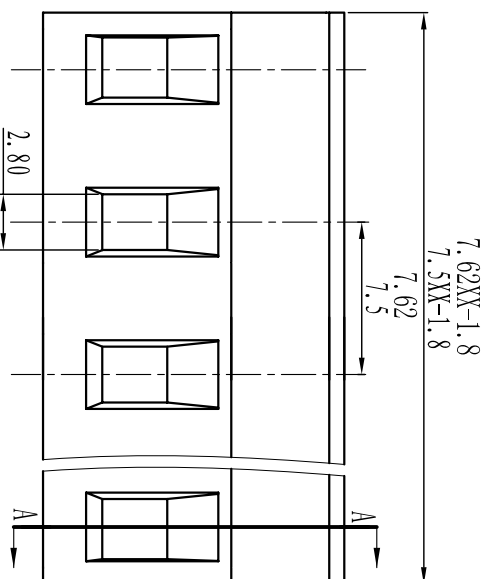

Cixi Dibo Electronics Co., LTD

产品规格书
product specification

电气性能/Electrical

参考标准/Standard: UL IEC

额定电压/Rated voltage: 300V 320V

额定电流/Rated current: 15A 20A

接触电阻/Contact resistance: 20mΩ

使用线径/Wire range: 28-14AWG 2.5mm²

耐电压/Withstanding voltage: AC2000V/1Min

绝缘电阻/Insulation resistance: 500MΩ/DC500V

机械性能/Mechanical

温度范围/Temp Range: -40°C+105°C

扭矩/Torque: 0.5Nm (4.5lb·in)

剥线长度/Strip length: 7-8mm

尺寸/Dimensions

间距/Pitch: 7.5mm, 7.62mm

极数/Poles: 2P-24P

材质及电镀/Material

塑件/Housing: PA66, UL94V-0

螺丝/Screws: M3, 0, steel Zinc plated

方块/Wire guard: Brass, Ni plated

簧片/Clamp: Phosphor bronze, Ni plated

TOLERANCES EXCEPT AS NOTED

	linear dimension	fillet	chamfer	short angle sid				
variable range	over 6 to 30	over 30 to 120	over 120 to 480	all to 6	over 6 to 10	over 10 to 50	over 50 to 120	all to 5
tolerance	±0.1 to 6	±0.2 to 30	±0.3 to 120	±0.5 to 480	±0.9 to 6	±0.2 to 10	±0.5 to 50	±1 to 120