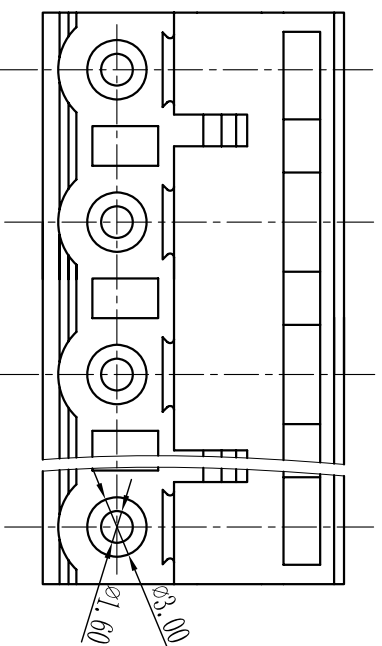

Cixi Dibo Electronics Co., LTD

产品规格书
product specification

电气性能/Electrical

参考标准/Standard: UL IEC

额定电压/Rated voltage: 300V 320V

额定电流/Rated current: 15A 20A

接触电阻/Contact resistance: 20mΩ

使用线径/Wire range: 28-14AWG 2.5mm²

耐电压/Withstanding voltage: AC2000V/1Min

绝缘电阻/Insulation resistance: 500MΩ/DC500V

机械性能/Mechanical

温度范围/Temp Range: -40°C+105°C

扭矩/Torque: 0.5Nm (4.5lb·in)

剥线长度/Strip length: 7-8mm

尺寸/Dimensions

间距/Pitch: 7.5mm, 7.62mm

极数/Poles: 2P-24P

材质及电镀/Material

塑件/Housing: PA66, UL94V-0

螺丝/Screws: M3, 0, steel Zinc plated

方块/Wire guard: Brass, Ni plated

簧片/Clamp: Phosphor bronze, Ni plated

TOLERANCES EXCEPT AS NOTED

	linear dimension	fillet	chamfer	short angle sid				
variable range	over 6 to 30	over 30 to 120	over 120 to 480	all to 6	over 6 to 10	over 10 to 50	over 50 to 120	all to 5
tolerance	±0.1 to 6	±0.2 to 30	±0.3 to 120	±0.5 to 480	±0.9 to 6	±0.2 to 10	±0.5 to 50	±1 to 120